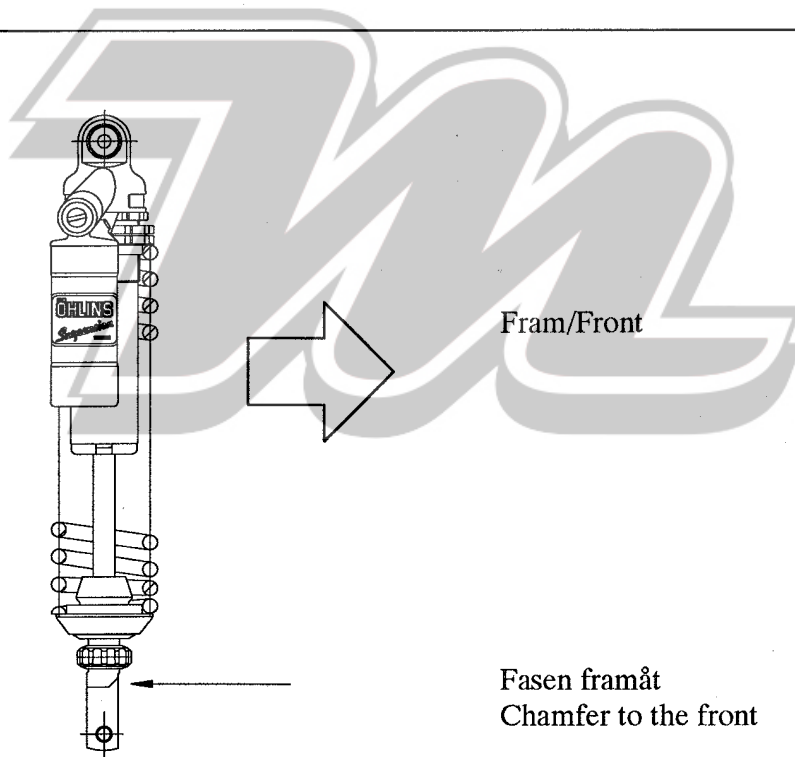

MOUNTING INSTRUCTION

Brand	Type	Year	Code No	
SUZUKI	RM 250	1991-92	SU 2251	
Total length	Stroke	Rebound click	Compr. click	Preload
443 MM	126 MM	18	20	12 MM
Supplementary parts	192-01 Sticker/Dekal (2x) 420-01 Washer/Bricka (2x) 710-02 Hook spanner/Haknyckel			

Mounting instructions

Öhlins Racing AB fransäger sig allt ansvar för skada på stötdämpare, motorcykel eller person om inte monterings- och skötselinstruktionerna har följts till fullo. Ingen garanti kan ges på funktion eller livslängd om dessa instruktioner inte följts.

Öhlins Racing AB can not be responsible for any damage to shock absorber, motorcycle or person if the mounting- and maintaining instructions are not followed exactly. Also no guarantee can be given for the performance and reliability if these instructions are not followed.