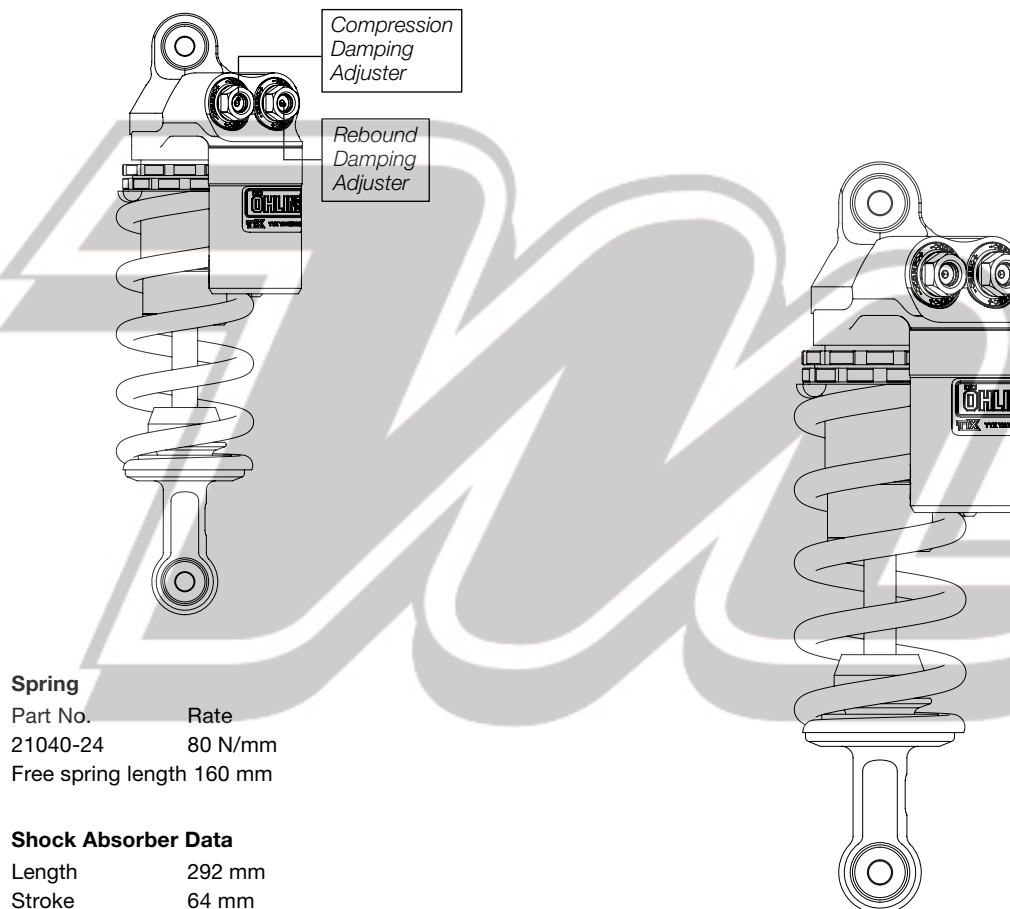

Compression and Rebound Adjuster

Use a 3mm Allen key to adjust.

Set-up Data

Recommended set-up

Spring Preload	14 mm
Compression	14 clicks
Rebound	16 clicks

During our test ride height adjuster was in highest position.

Spring

Part No.	Rate
21040-24	80 N/mm
Free spring length	160 mm

Shock Absorber Data

Length	292 mm
Stroke	64 mm

Before installing this product, check the contents of the kit. If anything is missing, please contact your nearest Öhlins dealer.

Kit Contents

	Part No.	Pcs.
Shock absorber	KT 931	1
Öhlins Sticker	00192-01	2
C-Spanner	00710-05	2
Memo Notes Sticker	01180-01	1
Owner's Manual	07242-01	1

Please note that during storage and transportation, especially at high ambient temperature, some of the oil and grease used for assembling may leak and stain the packaging. This is in no way detrimental to the product, wipe off the excessive oil/grease with a cloth.