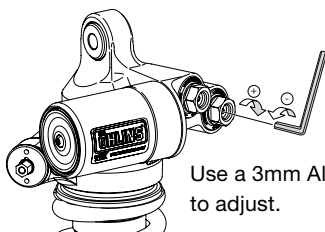

Compression and Rebound Adjuster

Use a 3mm Allen key to adjust.

Set-up Data

Recommended set-up

Spring Preload	14 mm
Compression	14 clicks
Rebound	16 clicks

During our test ride height adjuster was in highest position.