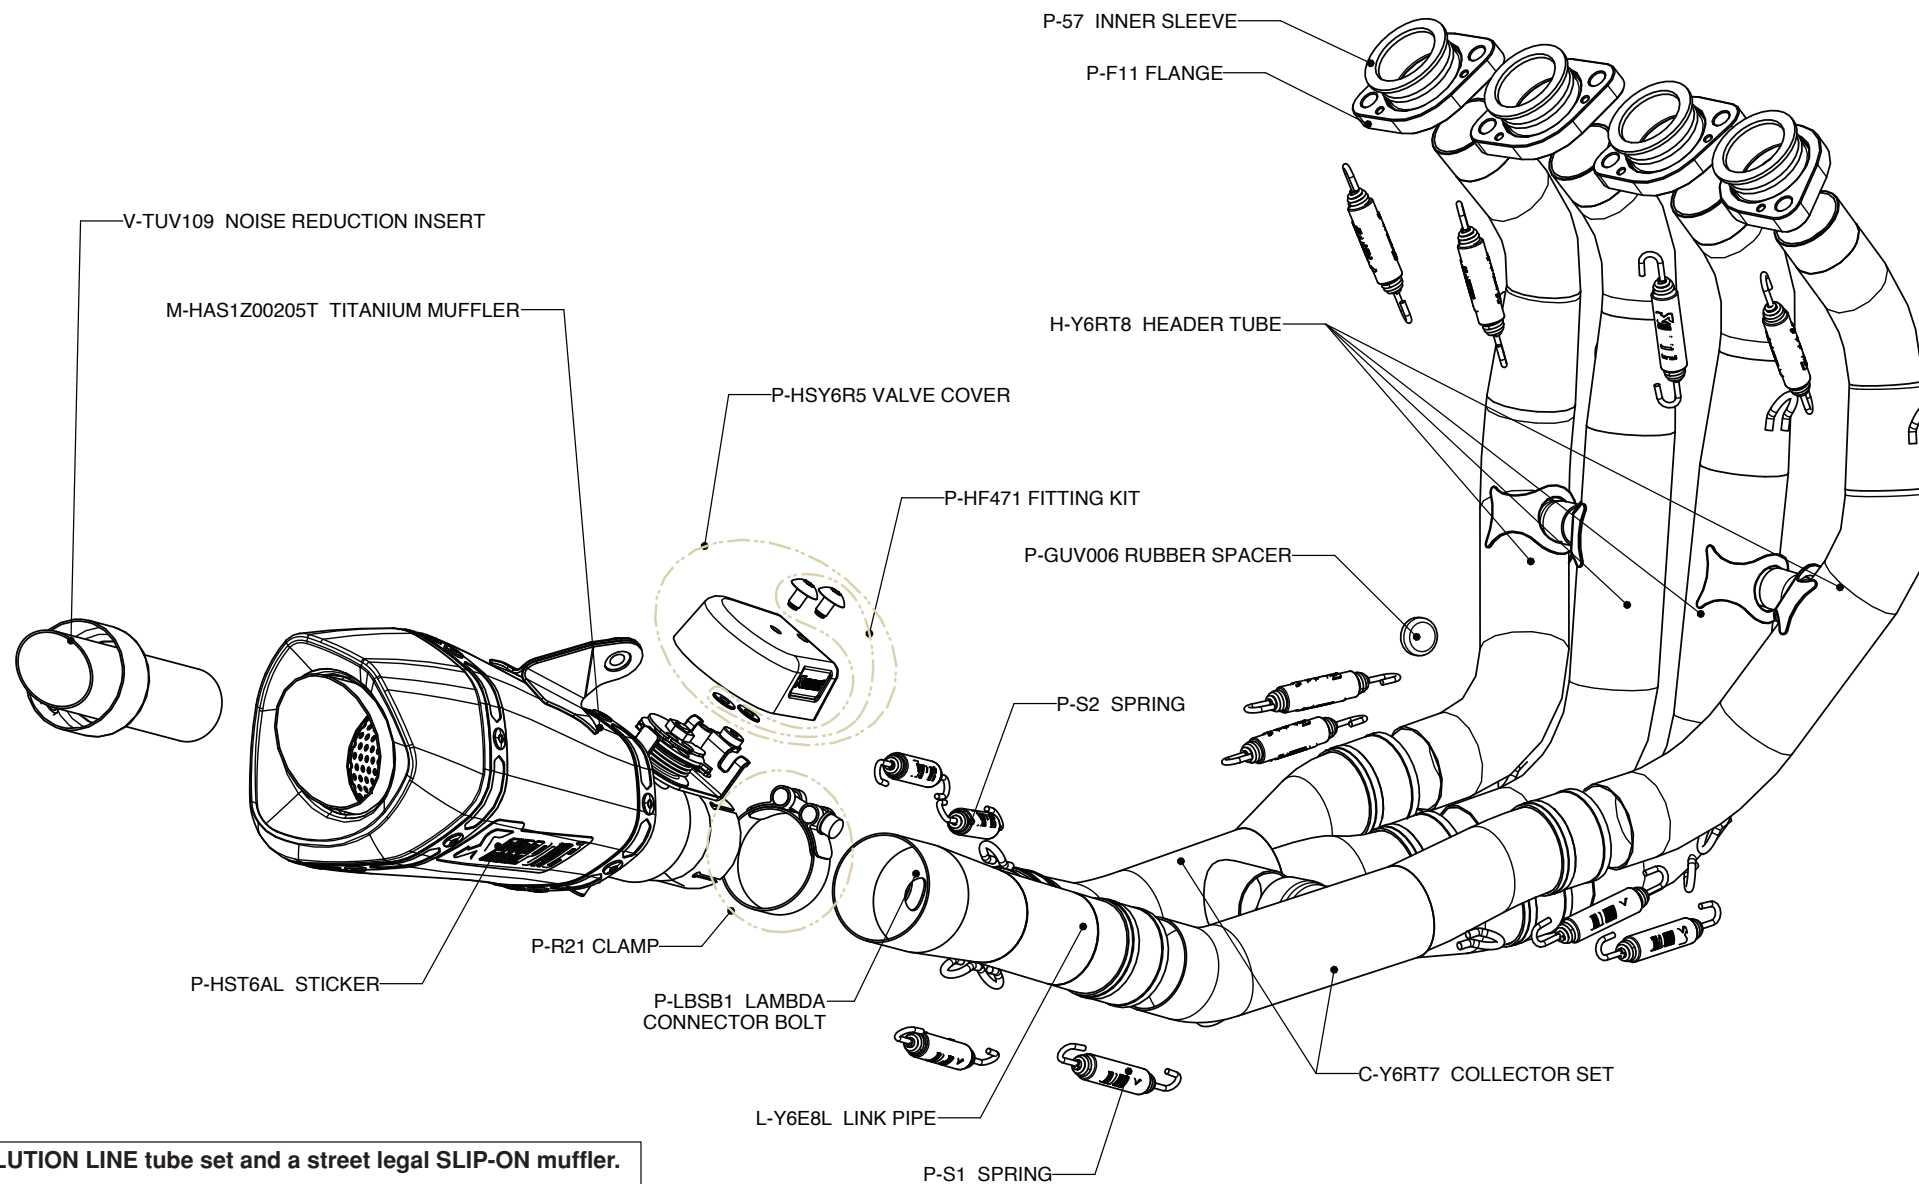

Product code: S-Y6R8-ASZ/1

www.akrapovic.com

Akrapović d.d. 2010 all rights reserved

23.09.2010

YAMAHA YZF-R6 (2010)

SLIP-ON OPEN & SLIP-ON STREET LEGAL EXHAUST SYSTEM WITH CONICAL SHAPE MUFLER

SHEMATIC

EVOLUTION LINE tube set and a street legal SLIP-ON muffler.
Warning! This combination is not homologated!