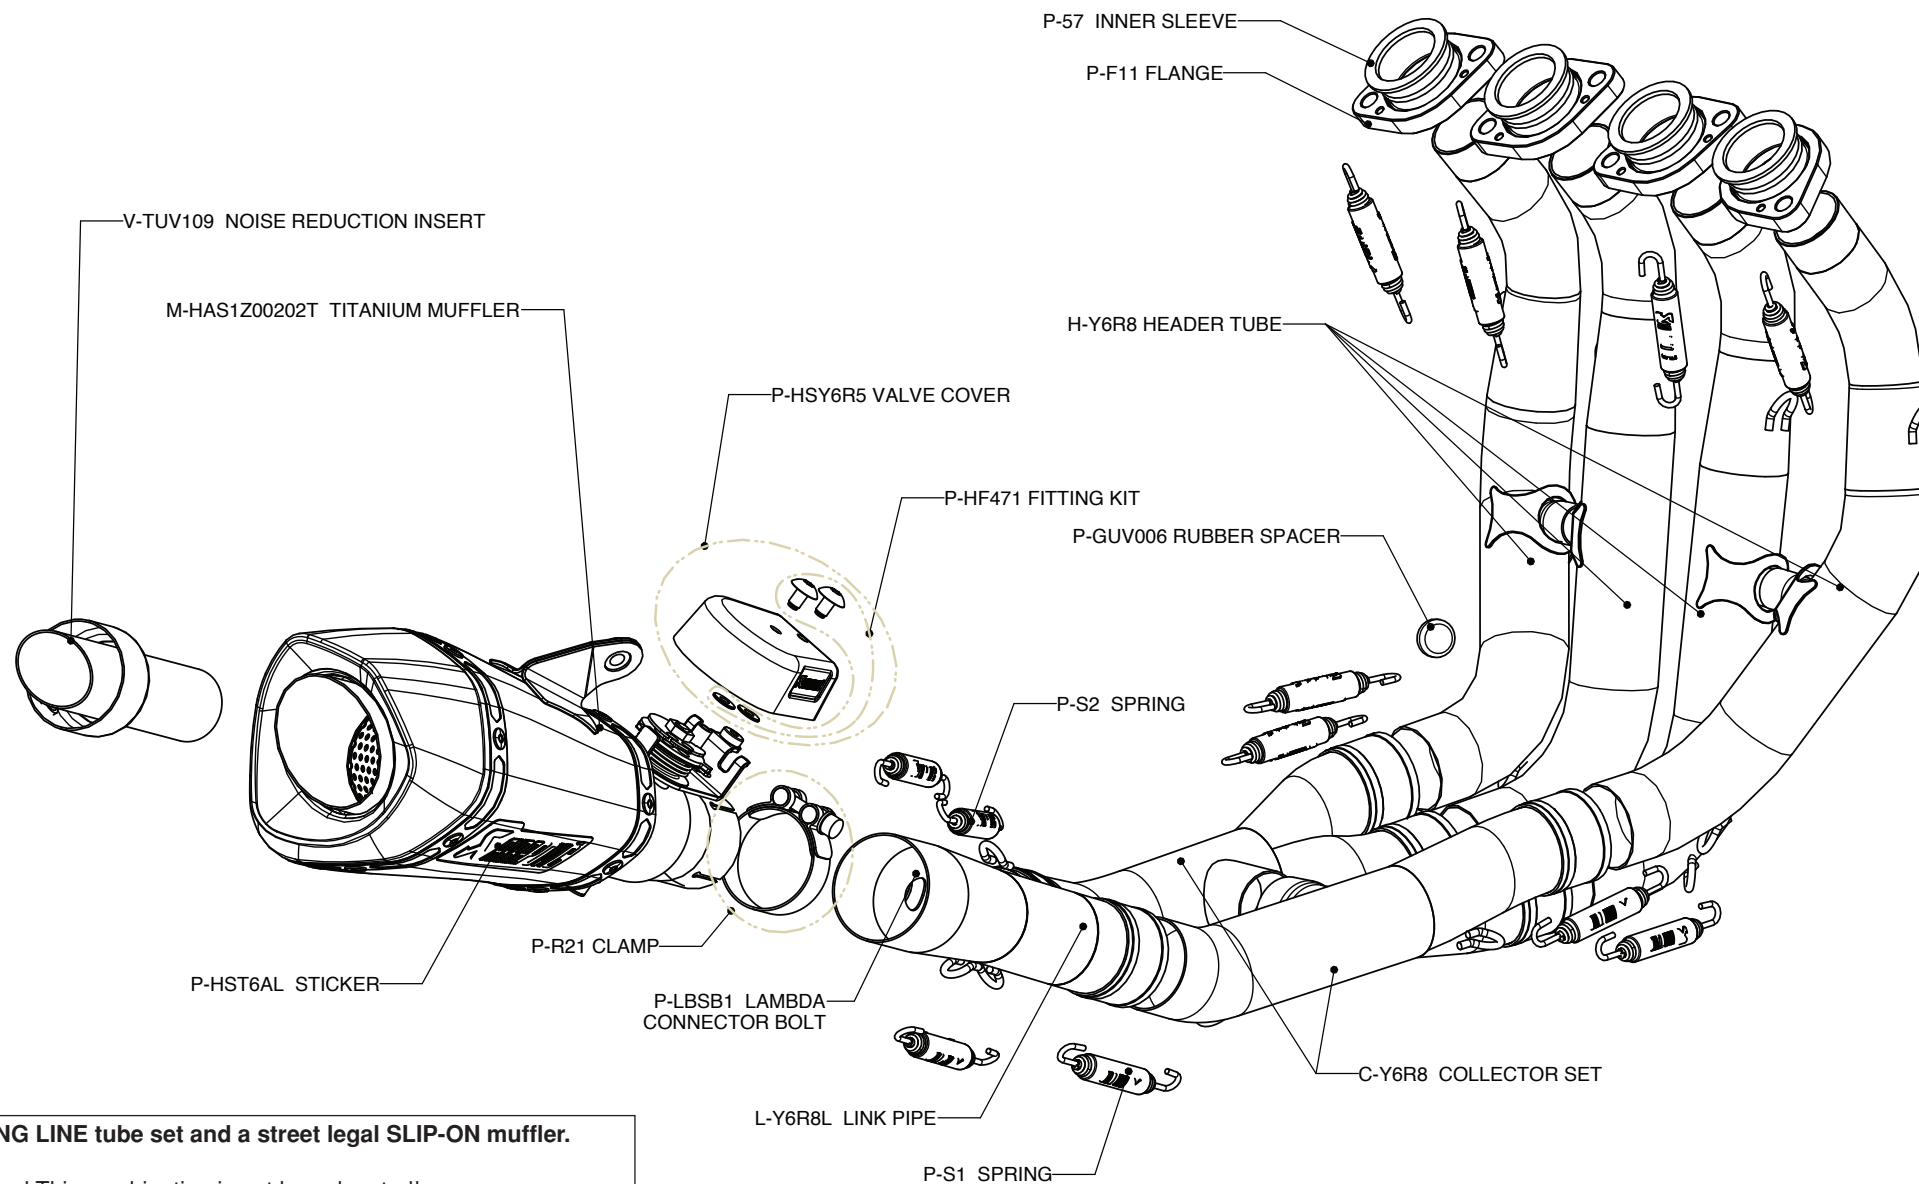

YAMAHA YZF-R6 (2010)

SLIP-ON OPEN & SLIP-ON STREET LEGAL EXHAUST SYSTEM WITH CONICAL SHAPE MUFLER

SHEMATIC

RACING LINE tube set and a street legal SLIP-ON muffler.

Warning! This combination is not homologated!

Product code: S-Y6R8-ASZ/1

www.akrapovic.com

Akrapović d.d. 2010 all rights reserved

23.09.2010

YAMAHA YZF-R6 (2010)

SLIP-ON OPEN & SLIP-ON STREET LEGAL EXHAUST SYSTEM WITH CONICAL SHAPE MUFLER

SHEMATIC

EVOLUTION LINE tube set and a street legal SLIP-ON muffler.
Warning! This combination is not homologated!