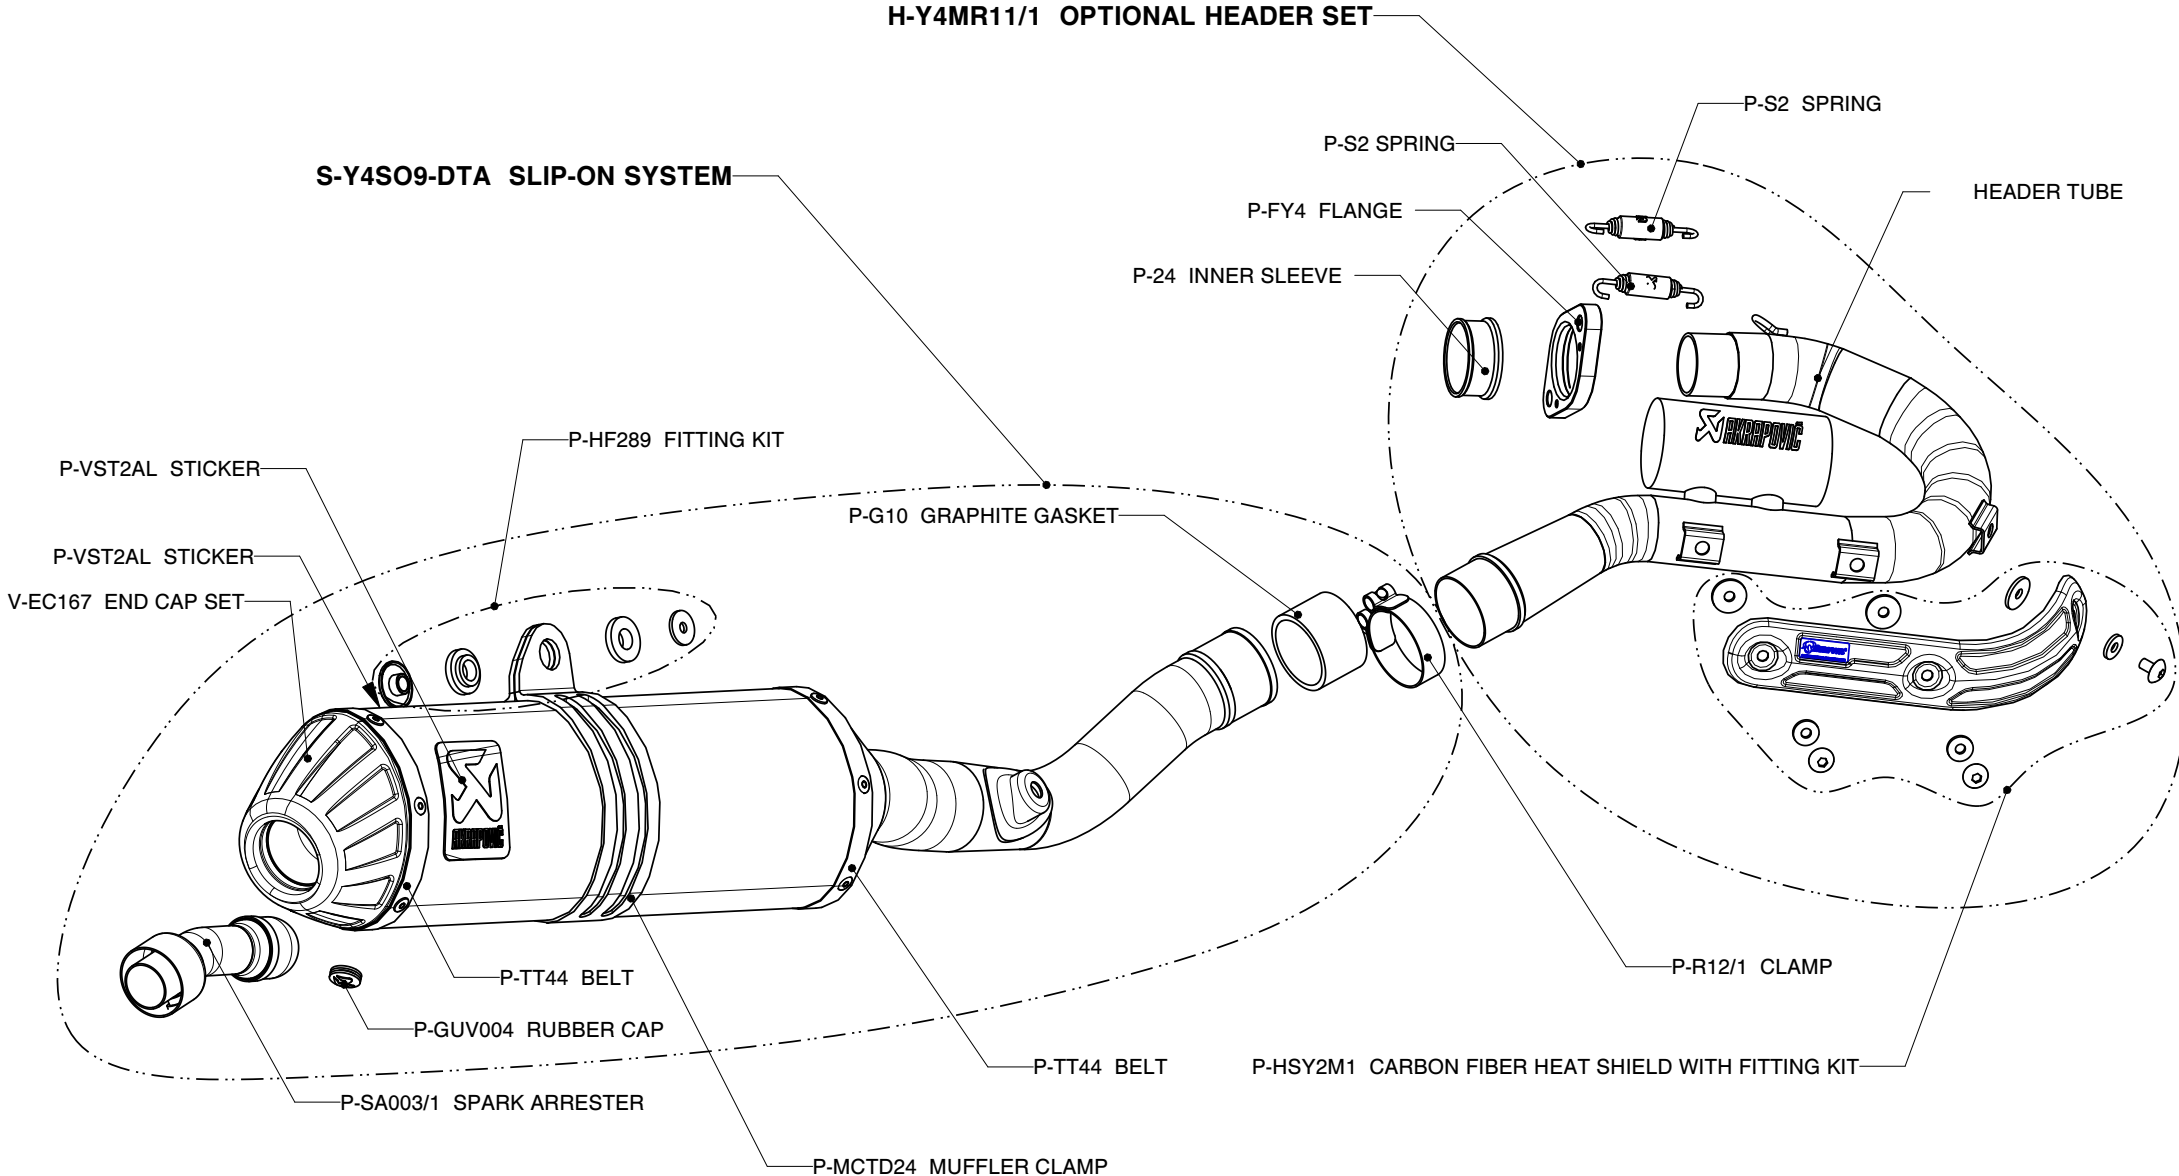

**YAMAHA WR 450F, Partial exhaust system / Slip-ON line with optional header set**

**Product code: S-Y4S09-DTA**

MUFFLER REPAIR KITS	
REPACK	P-RPCK12
SLEEVE	P-RKS316DT420