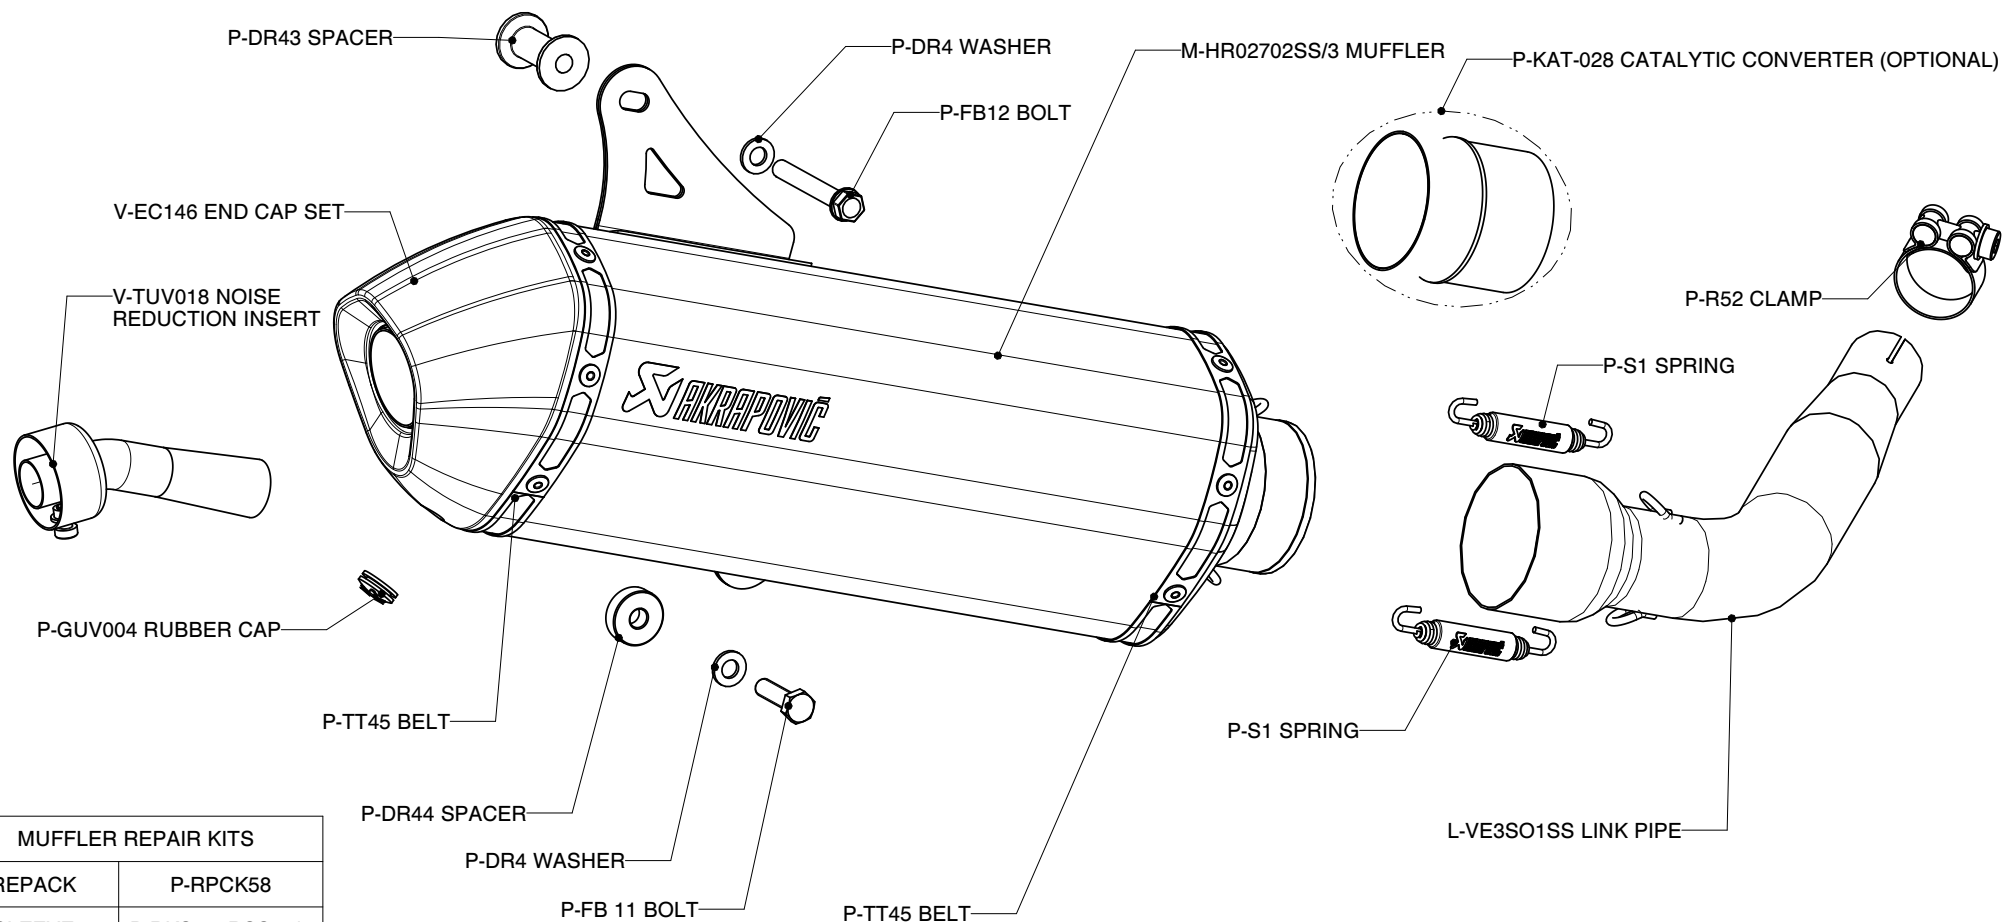

**PIAGGIO VESPA GTS 300 SUPER SPORT, Partial exhaust system / Slip-ON line / EC Type approval**  
**PIAGGIO VESPA GTS 300 SUPER, Partial exhaust system / Slip-ON line / EC Type approval**  
**PIAGGIO VESPA GTS 250, Partial exhaust system / Slip-ON line / EC Type approval**  
**PIAGGIO VESPA GTS 125, Partial exhaust system / Slip-ON line / EC Type approval**  
**PIAGGIO VESPA GTV 250, Partial exhaust system / Slip-ON line / EC Type approval**  
**Product code: S-VE3SO2-HRSS**

**WARNING! EC TYPE APPROVAL IS VALID ONLY WHEN OPTIONAL CATALYTIC CONVERTER IS INSTALLED!**

MUFFLER REPAIR KITS	
REPACK	P-RPCK58
SLEEVE	P-RKS308RSS35/1