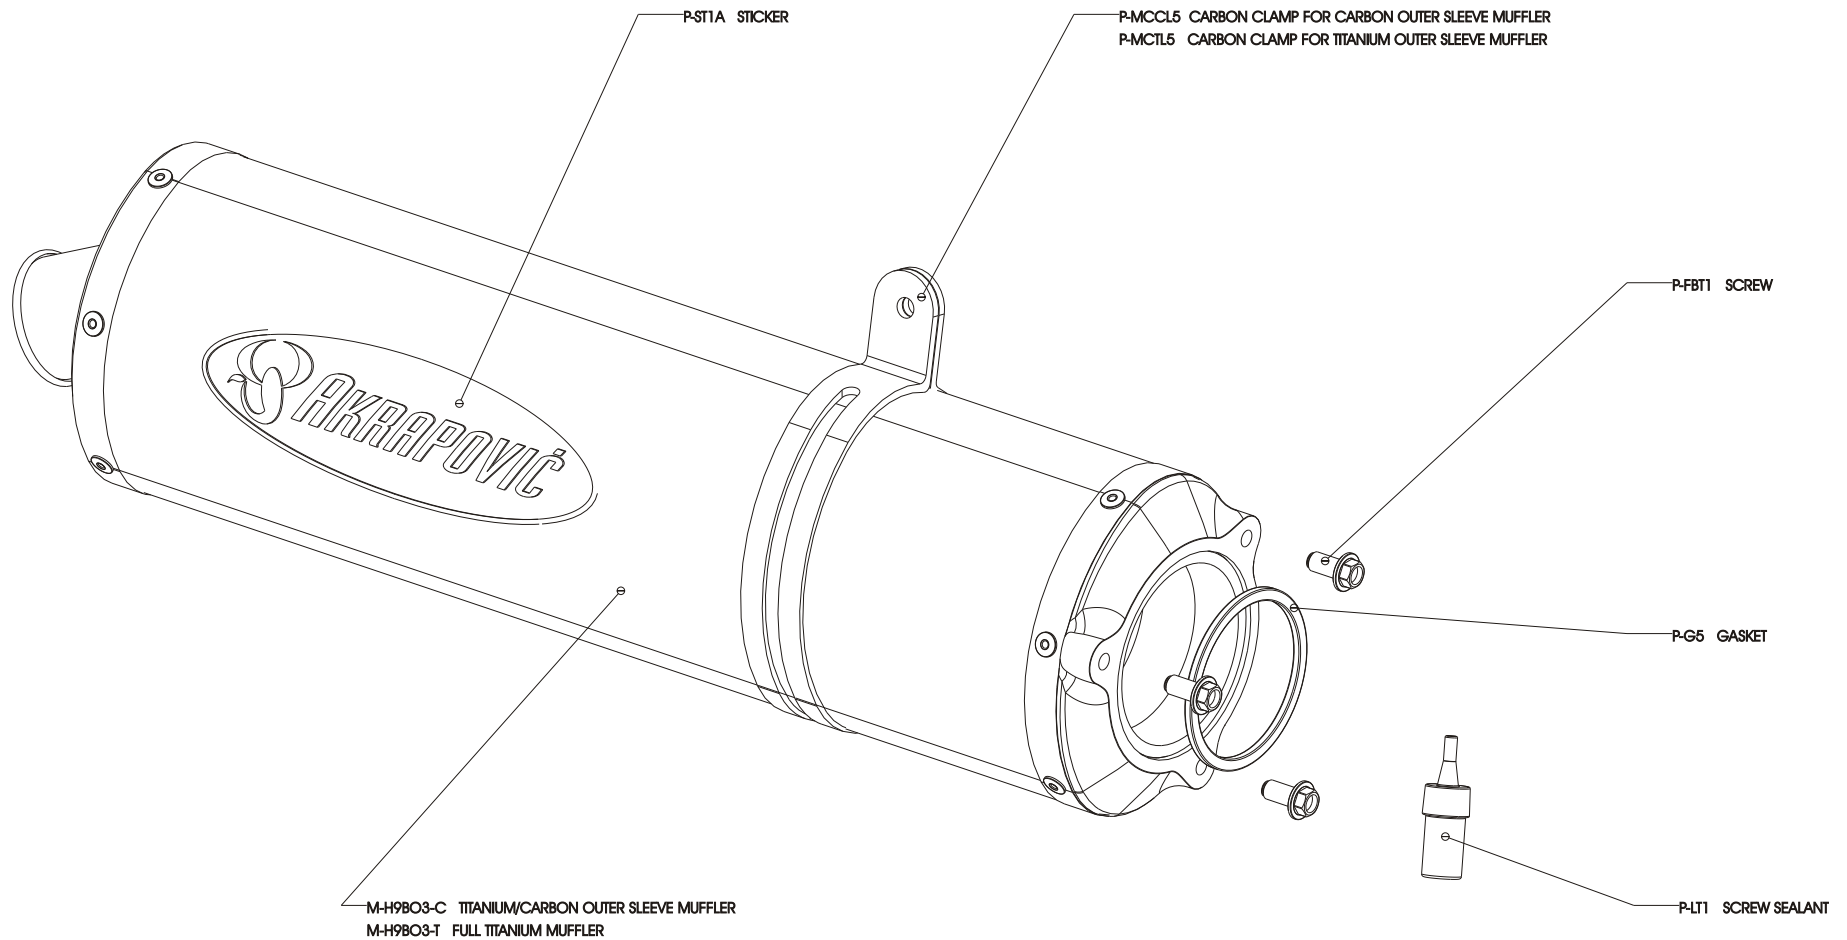

HONDA CBR 900 RR Bolt-on system, model year: 1995, 1996, 1997, 1998, 1999

Product code: S-H9BO3-C

S-H9BO3-T

HONDA CBR900RR L97

AKRAPOVIC BOLTON EXHAUST

STOCK EXHAUST

WhIPwr

EngTrq