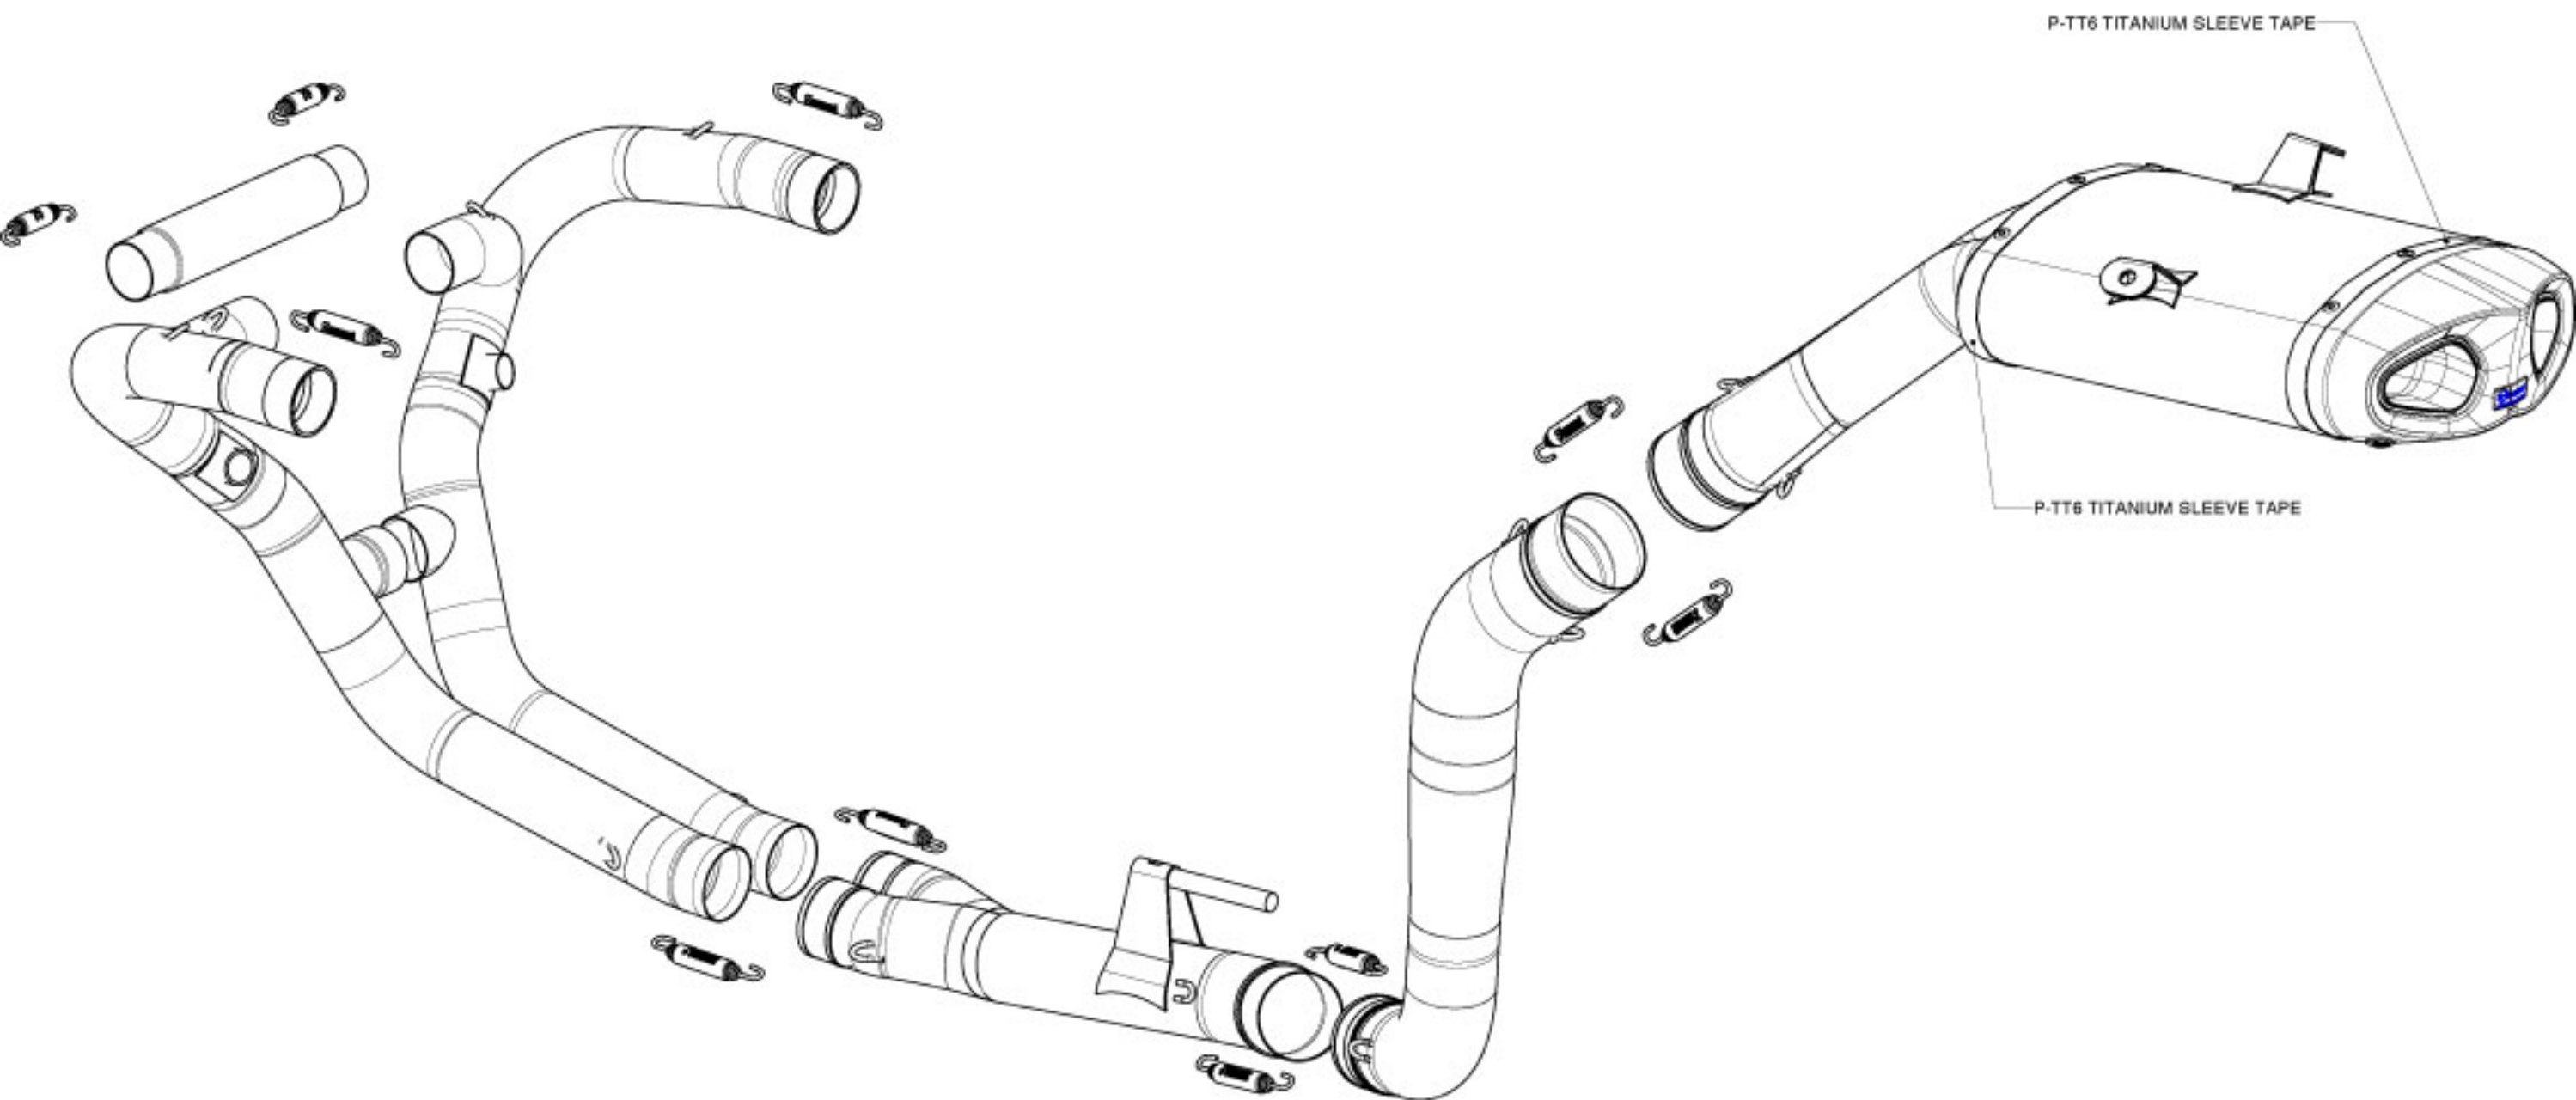

# BMW HP2 Sport / Complete Exhaust System, Evolution Line, Model Year: 2007-2009/ OPEN

Product code: S-B12RFT4T-UT

MUFFLER REPAIR KITS	
KIT	Part Nr.
REPACK	P-RPCK4
SLEEVE	P-RKS304UT28

# BMW HP2SPORT

STOCK EXHAUST

AKRAPOVIC COMPLETE EXHAUST