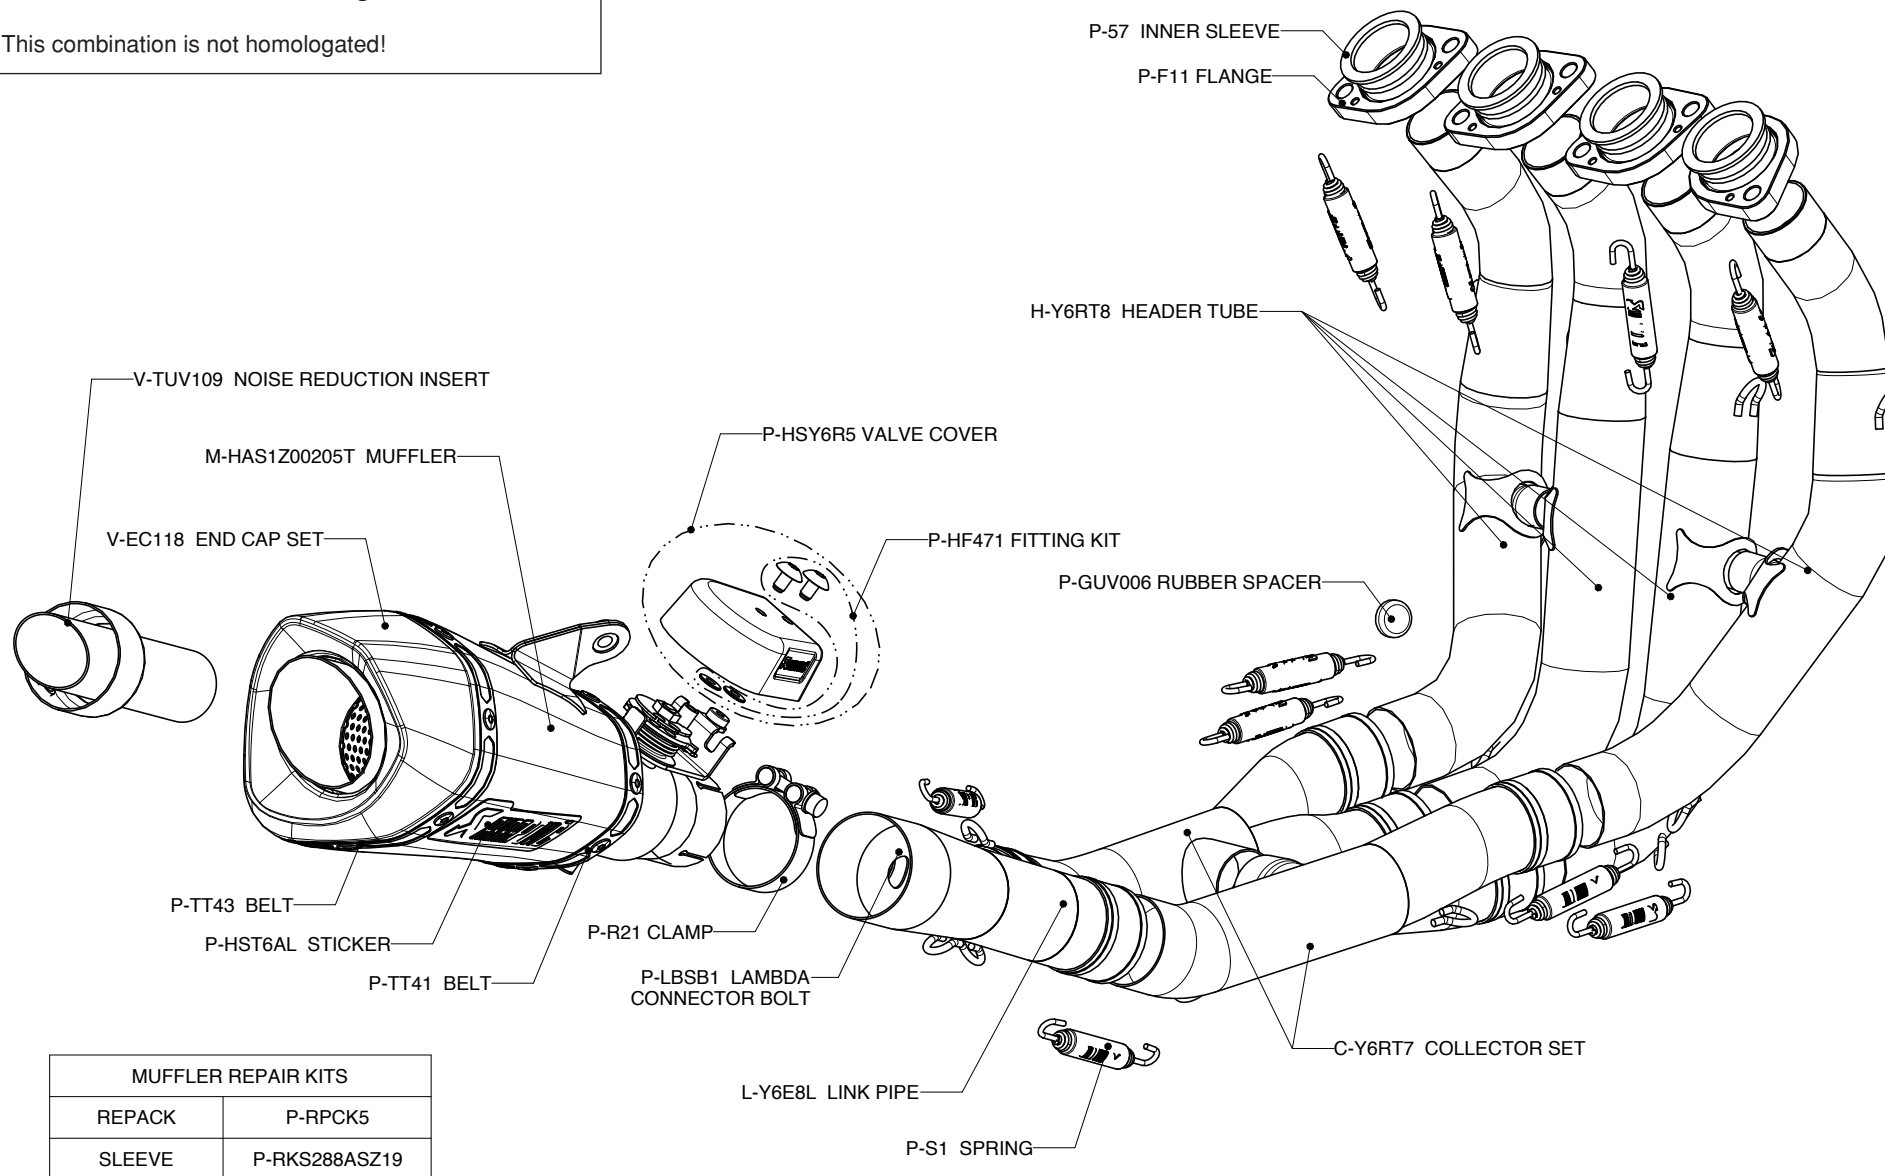

www.akrapovic.com

Akrapovic d.d. 2010 all rights reserved

04.09.2011

MUFFLER REPAIR KITS	
REPACK	P-RPCK5
SLEEVE	P-RKS288ASZ19

RACING LINE tube set and a street legal SLIP-ON muffler.

Warning! This combination is not homologated!

MUFFLER REPAIR KITS

REPACK	P-RPCK5
SLEEVE	P-RKS288ASZ19

EVOLUTION LINE tube set and a street legal SLIP-ON muffler.

Warning! This combination is not homologated!

MUFFLER REPAIR KITS	
REPACK	P-RPCK5
SLEEVE	P-RKS288ASZ19