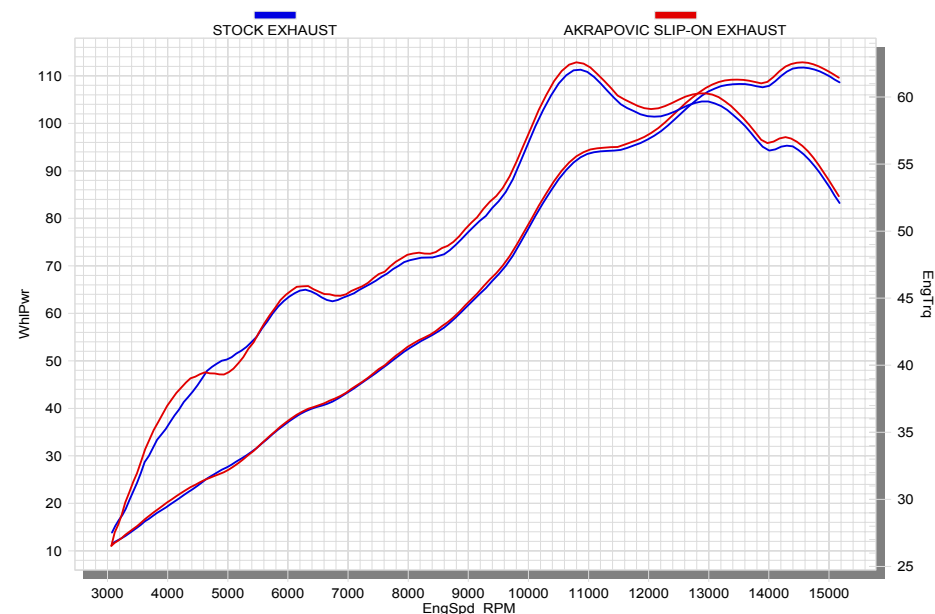

www.akrapovic.com

Akrapovic d.d. 2010 all rights reserved

04.09.2011