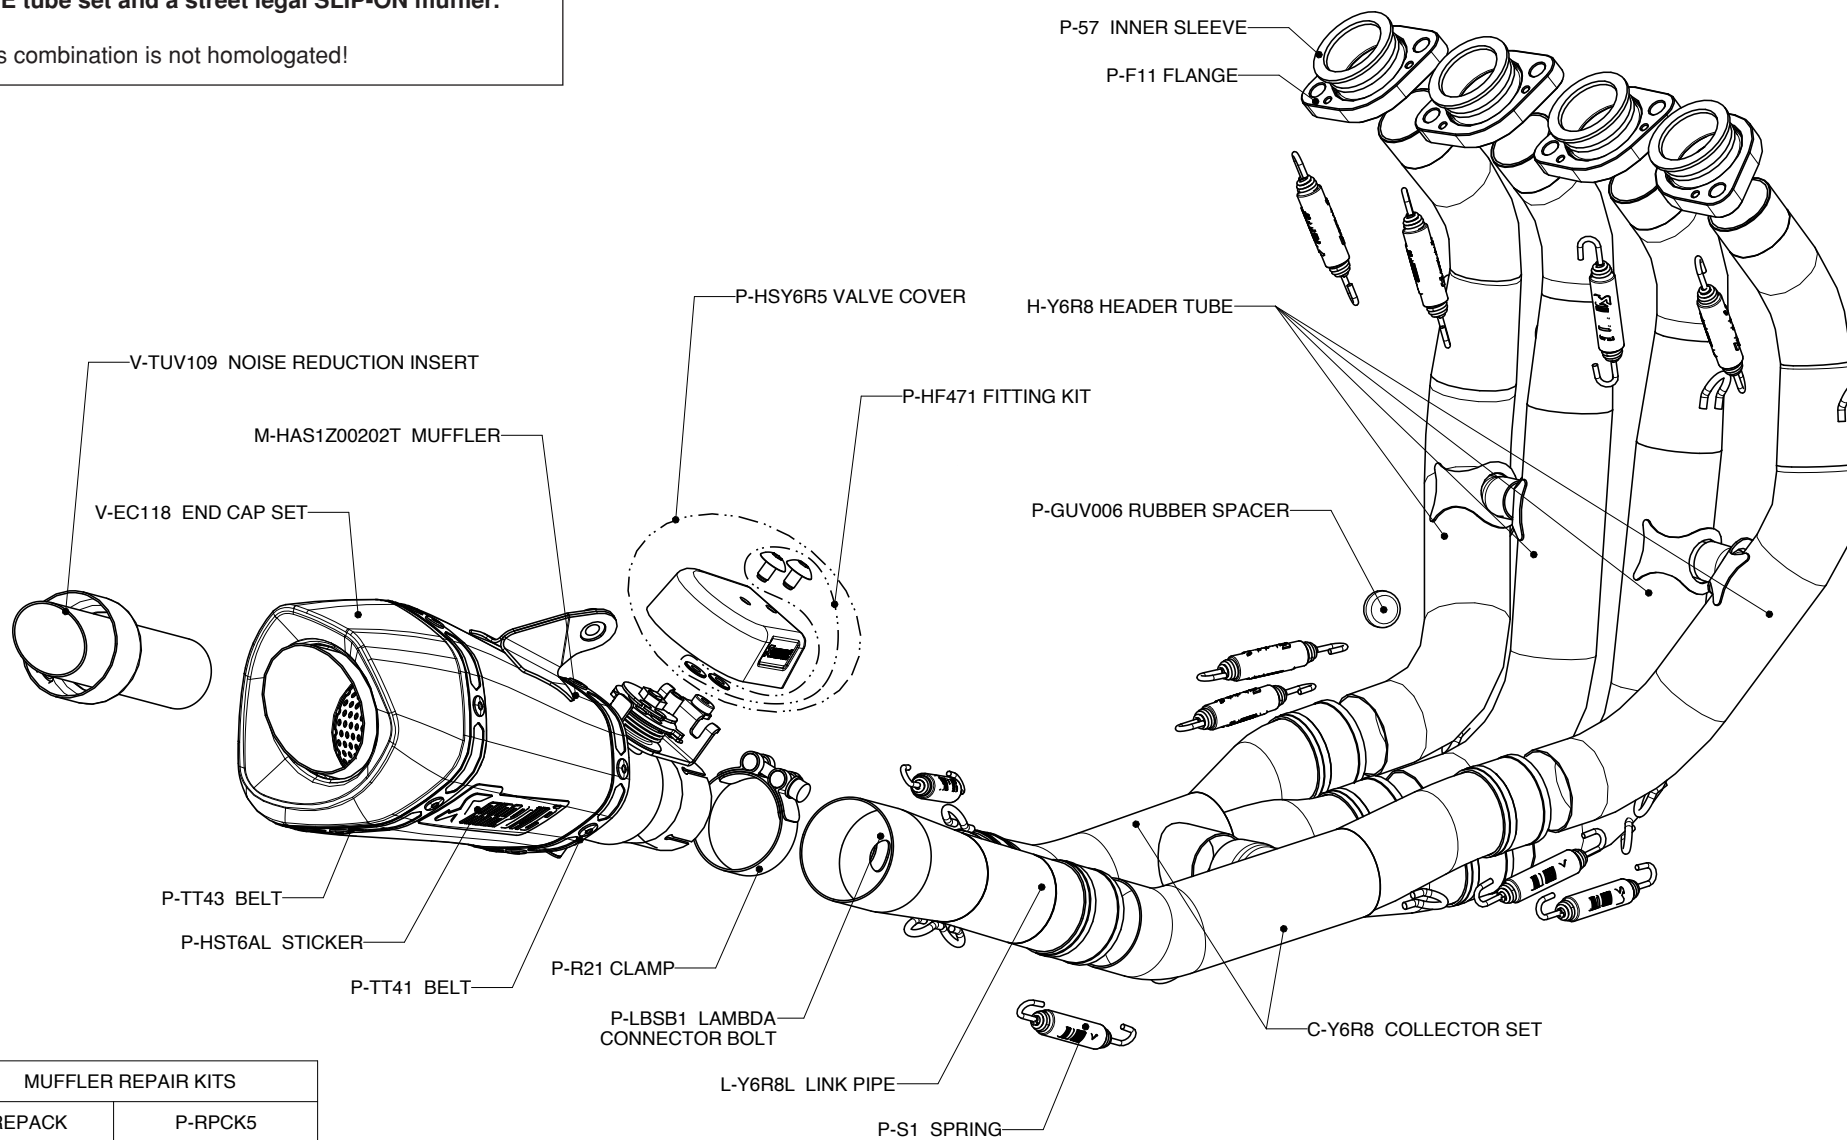

The muffler outer sleeve is made of titanium which gives a special hi-tech touch in combination with carbon-fiber end cap to our SLIP-ON system. We offer street legal version with titanium valve and open system for race track use only.

www.akrapovic.com

Akrapovic d.d. 2010 all rights reserved

04.09.2011

MUFFLER REPAIR KITS	
REPACK	P-RPCK5
SLEEVE	P-RKS288ASZ19

RACING LINE tube set and a street legal SLIP-ON muffler.

Warning! This combination is not homologated!

MUFFLER REPAIR KITS

REPACK	P-RPCK5
SLEEVE	P-RKS288ASZ19

EVOLUTION LINE tube set and a street legal SLIP-ON muffler.

Warning! This combination is not homologated!

MUFFLER REPAIR KITS	
REPACK	P-RPCK5
SLEEVE	P-RKS288ASZ19