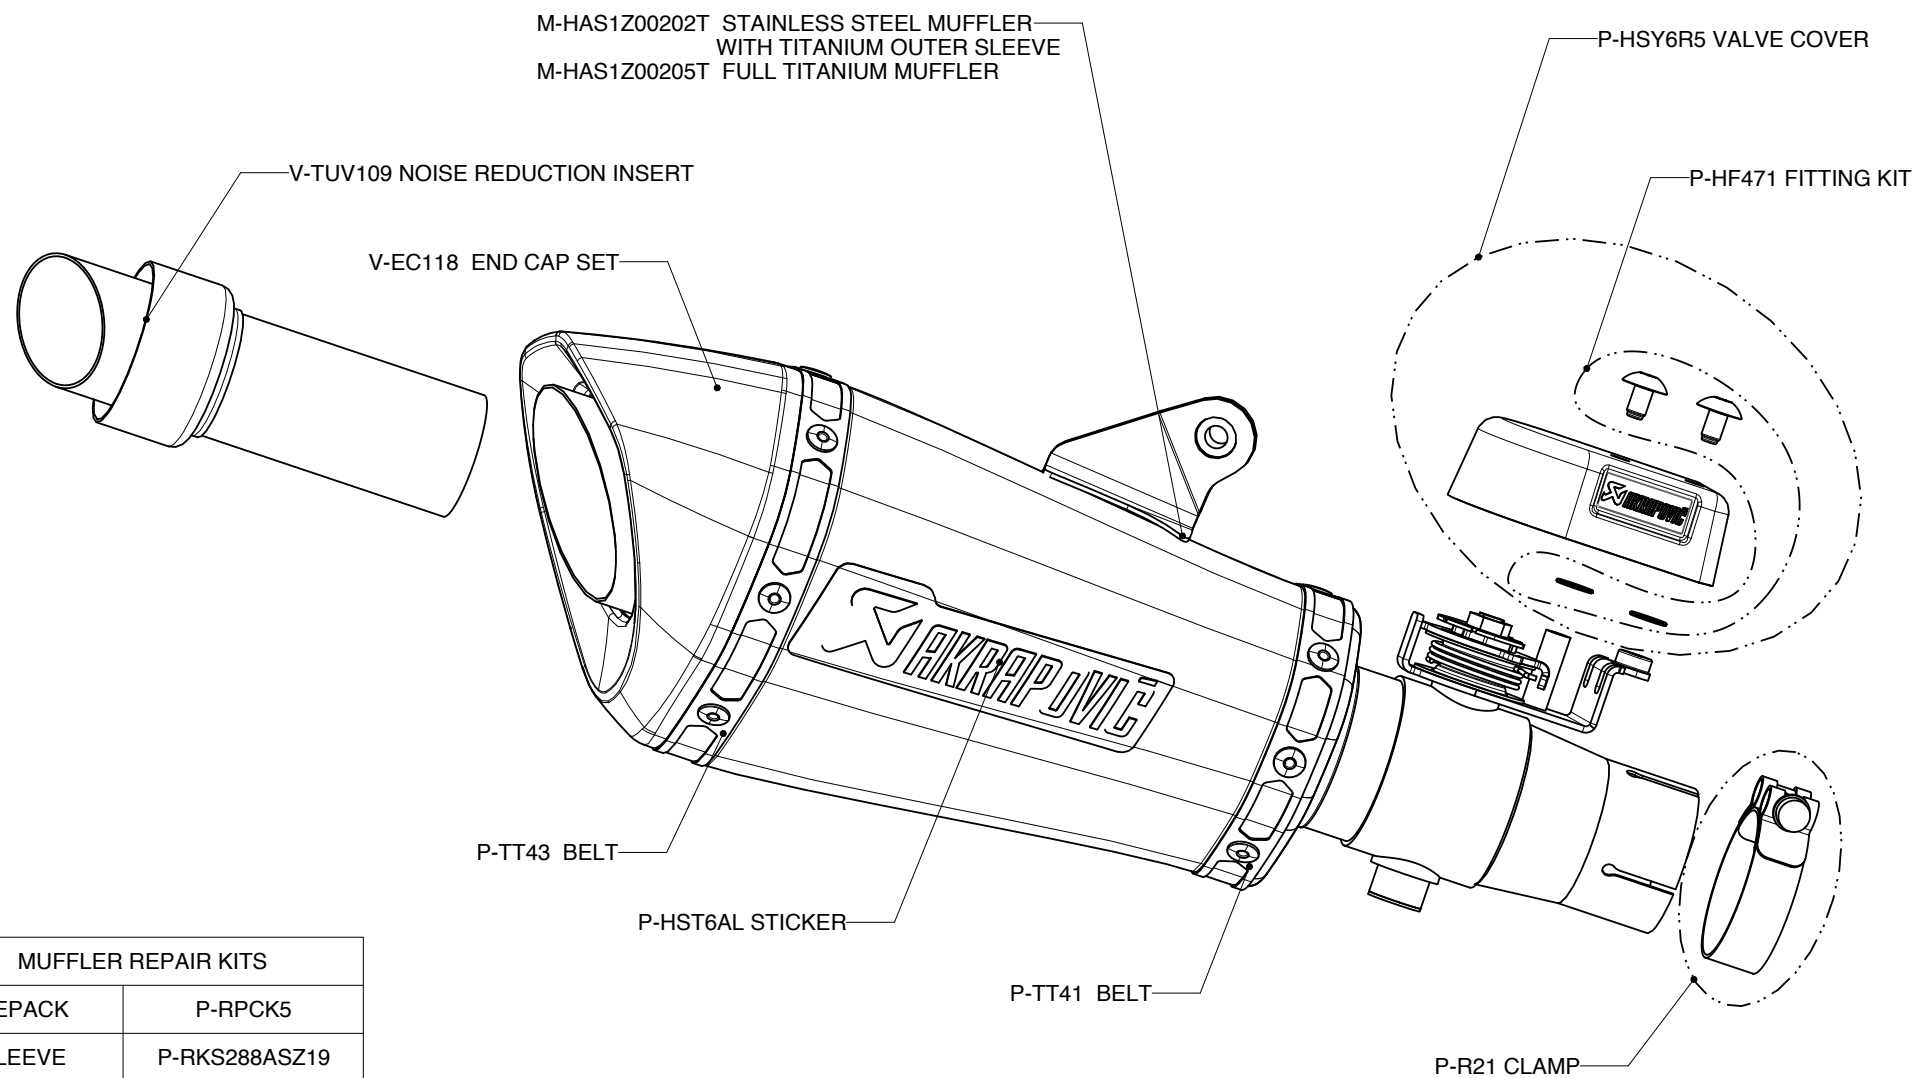

MUFFLER REPAIR KITS	
REPACK	P-RPCK5
SLEEVE	P-RKS288ASZ19