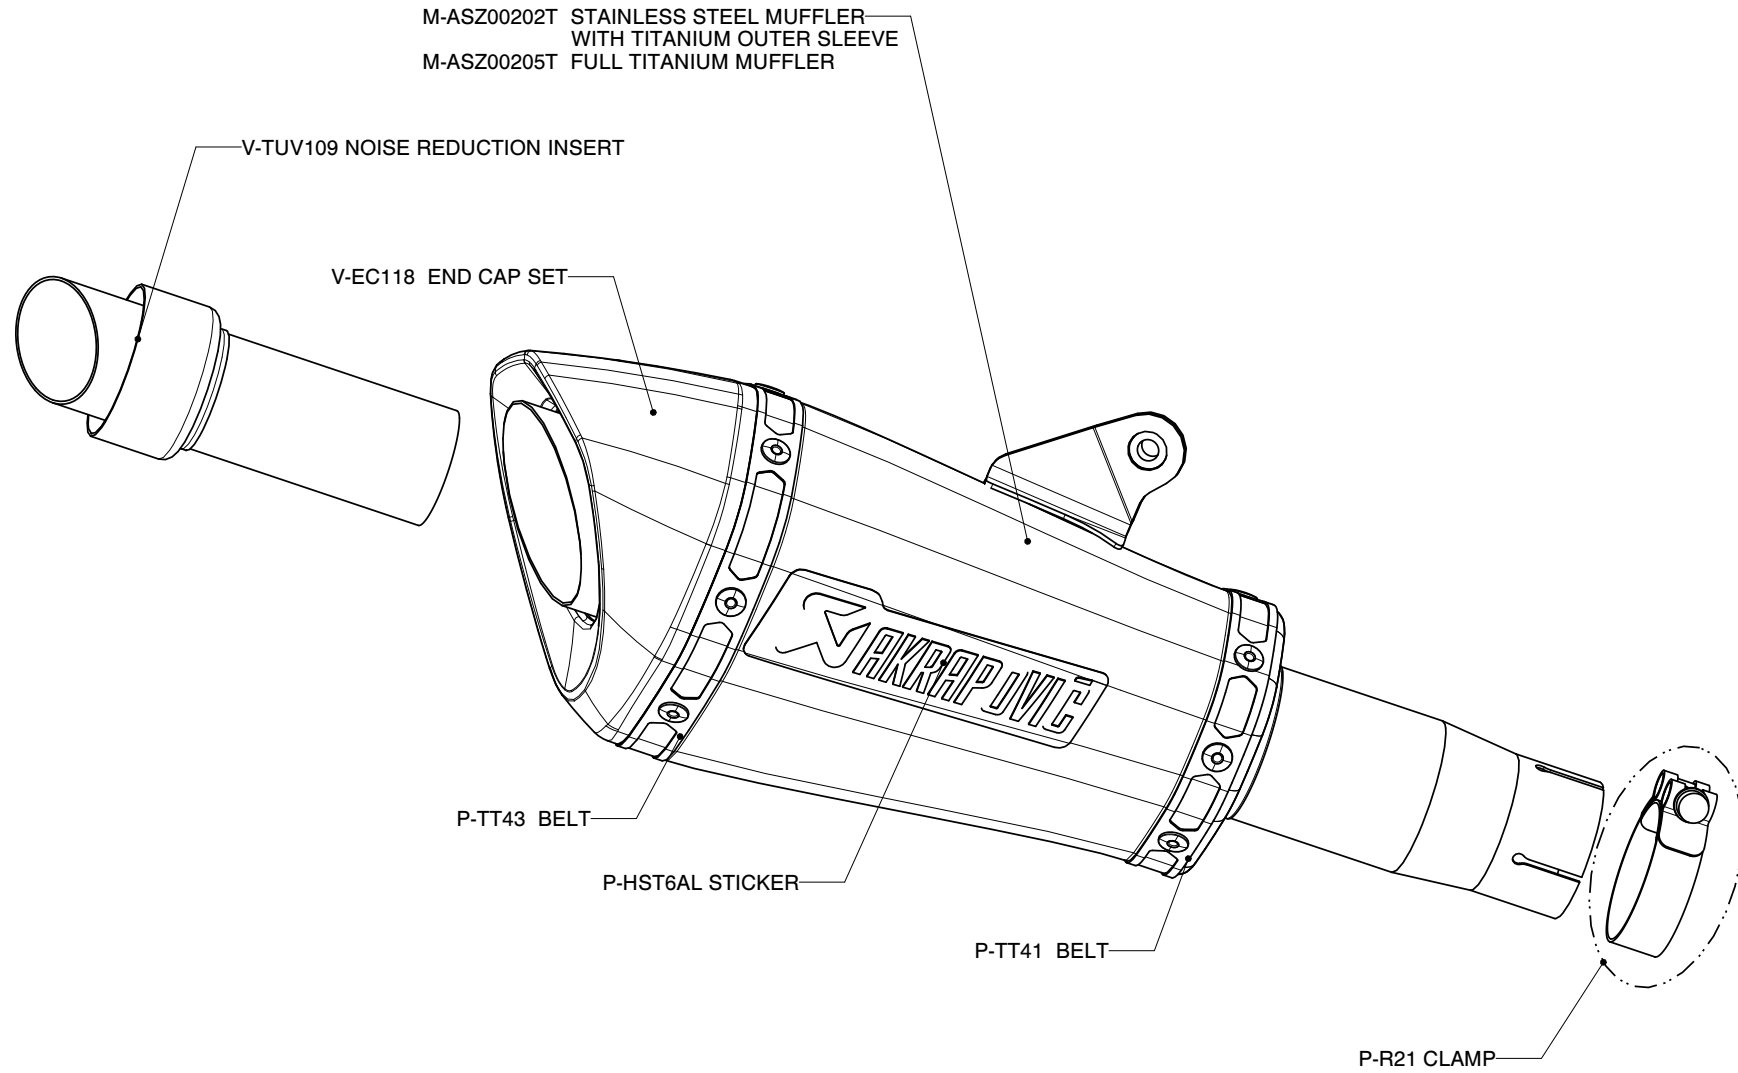

# Yamaha YZF R6, SLIP-ON exhaust system

Product code: S-Y6SO9-ASZ

S-Y6SO9T-ASZ

## MUFFLER REPAIR KITS

REPACK

P-RPCK5

SLEEVE

P-RKS288ASZ19