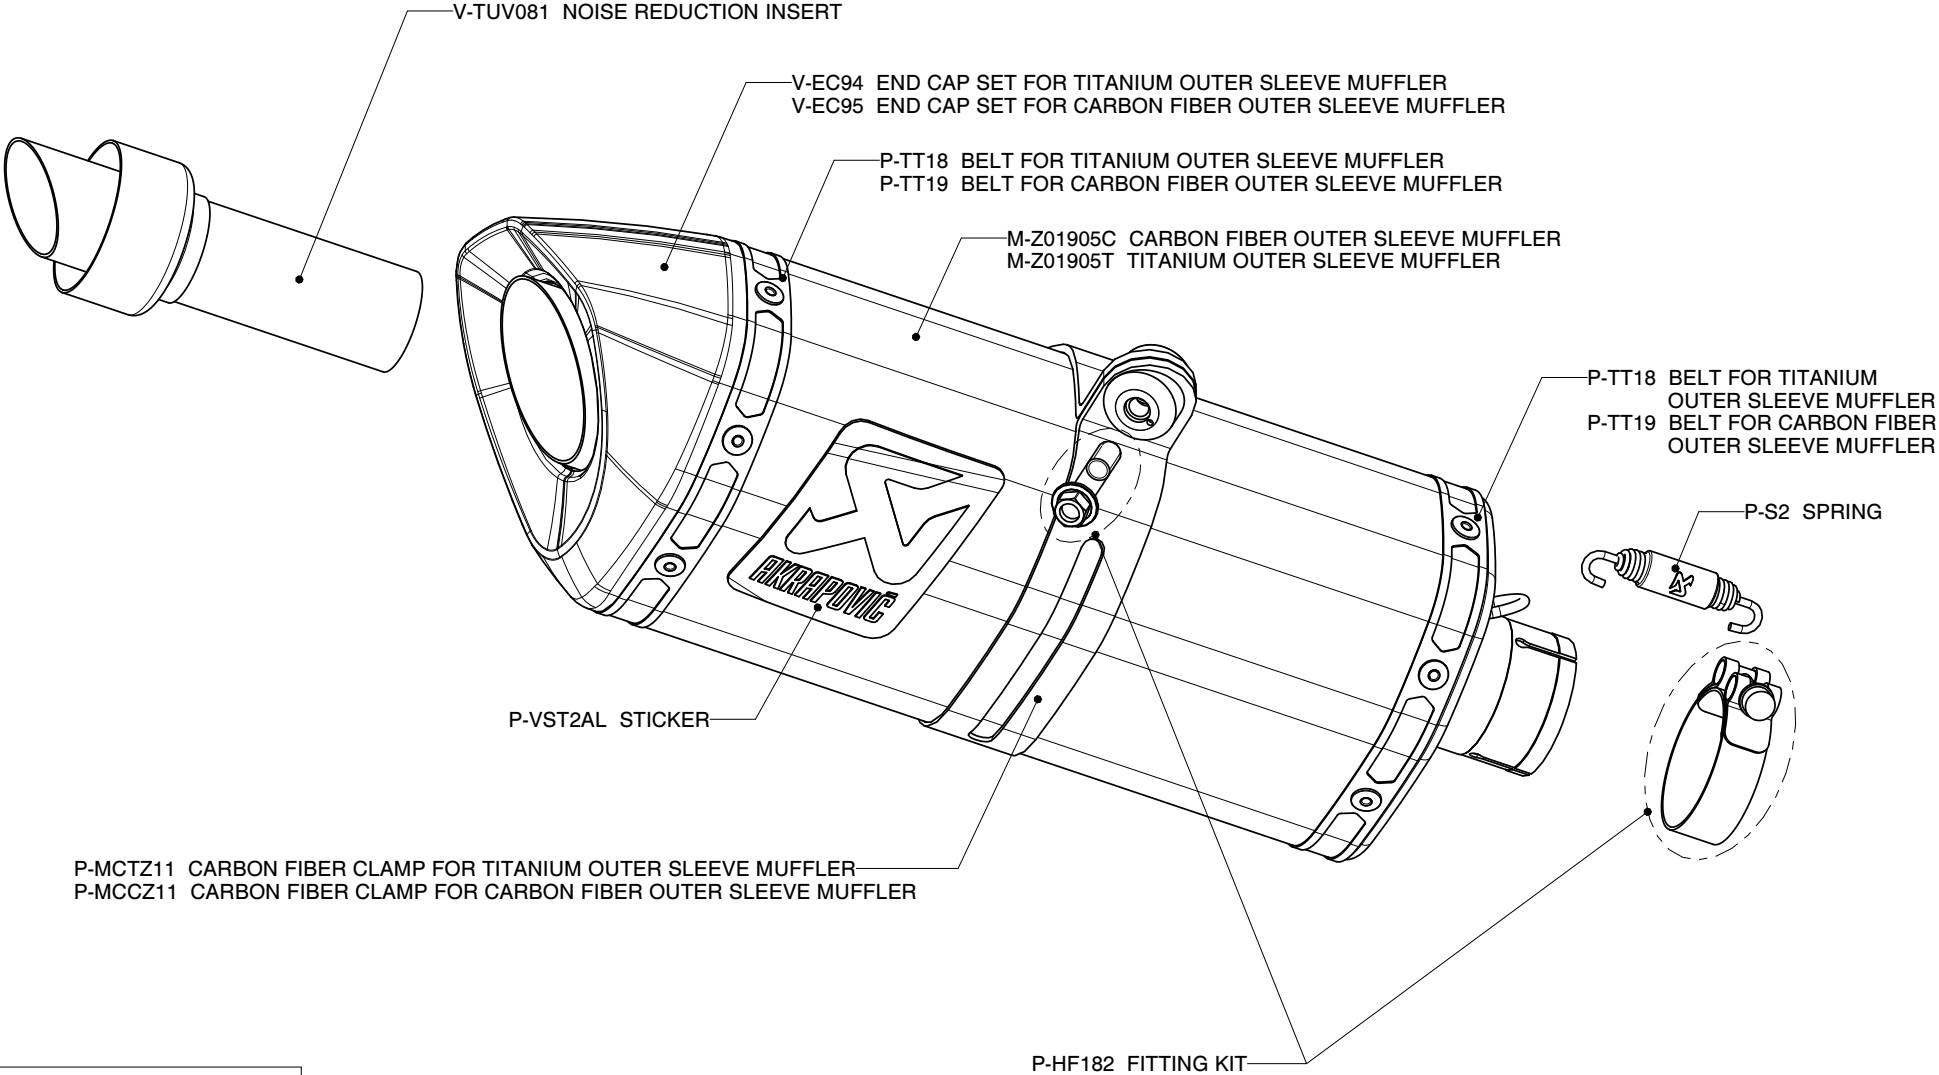

YAMAHA R6, SLIP-ON exhaust system

Product code: S-Y6SO7-ZC

S-Y6SO7-ZT

MUFFLER REPAIR KITS	
REPACK	P-RPCK38
SLEEVE	P-RKS196ZT27 - TITANIUM
	P-RKS195ZC27 - CARBON