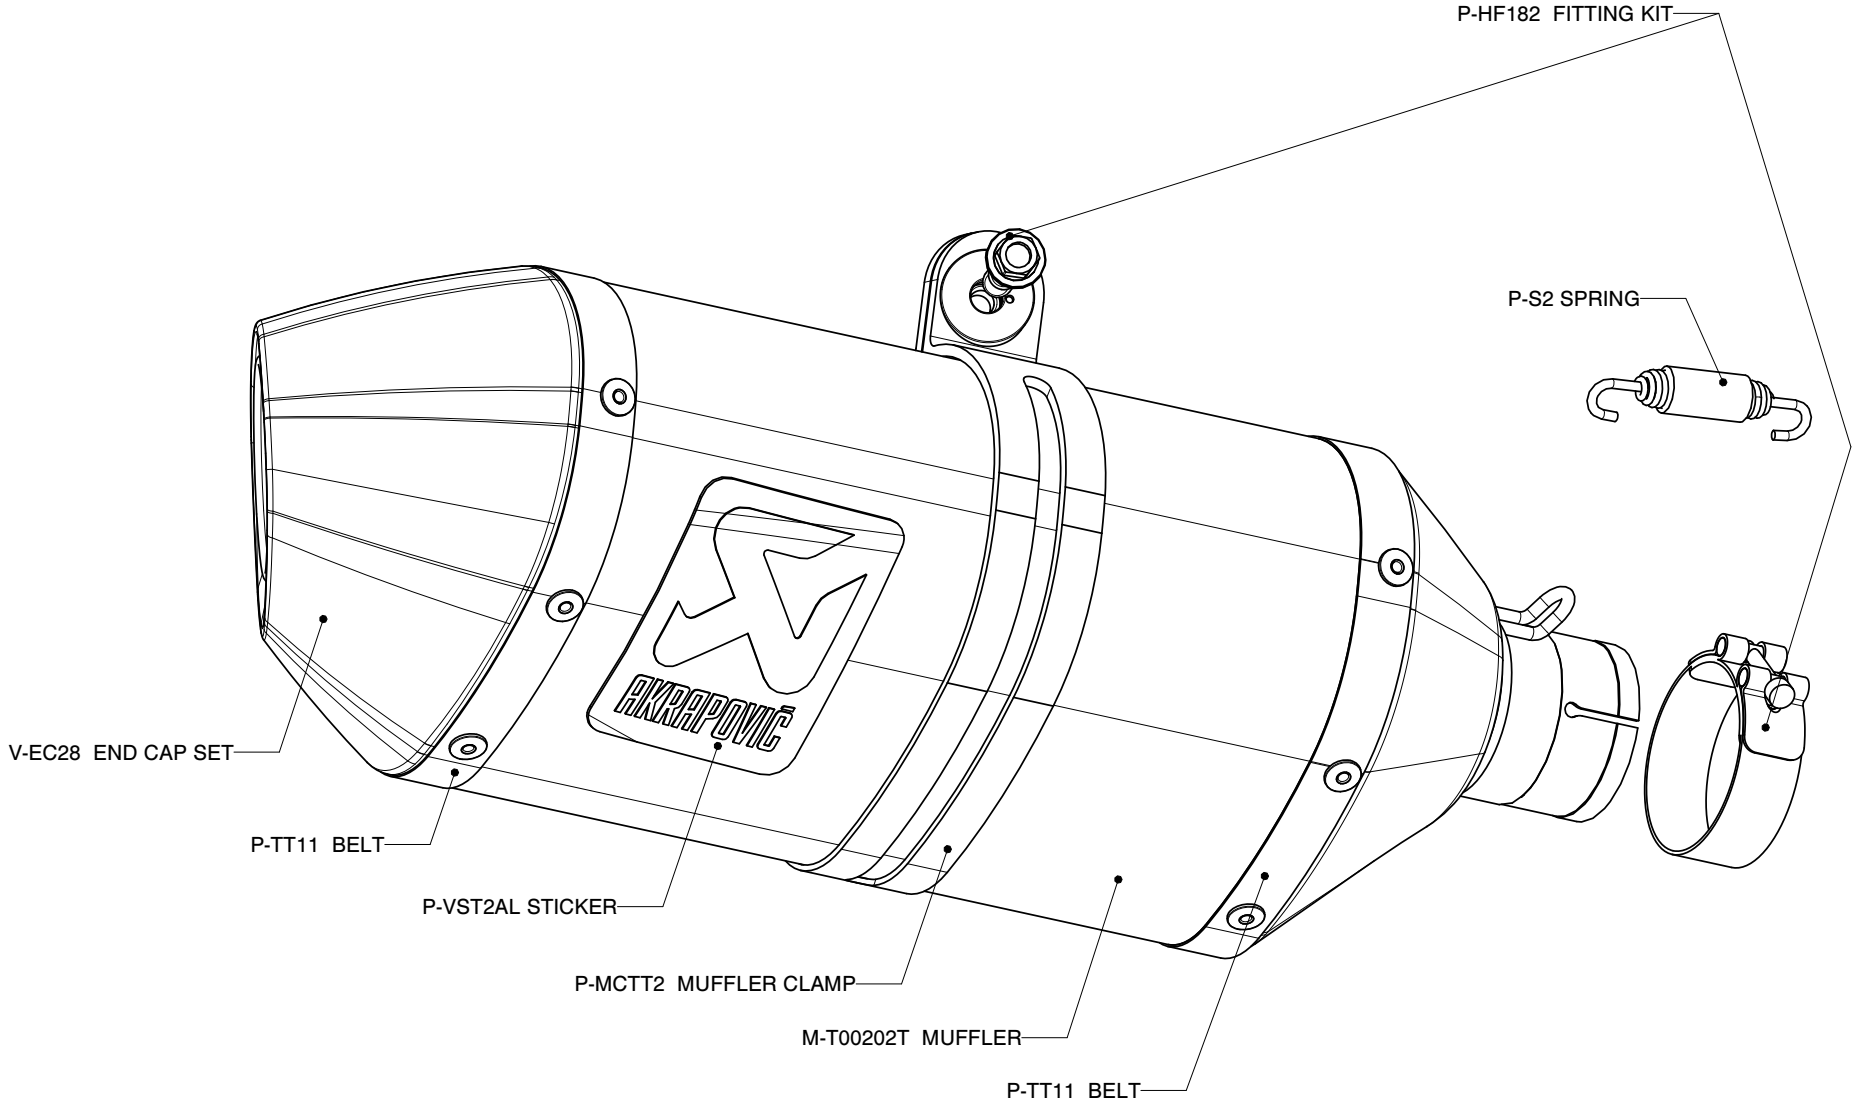

YAMAHA YZF R6, SLIP-ON exhaust system
Product code: S-Y6SO6-TT

MUFFLER REPAIR KITS	
REPACK	P-RPCK39
SLEEVE	P-RKS106TT25