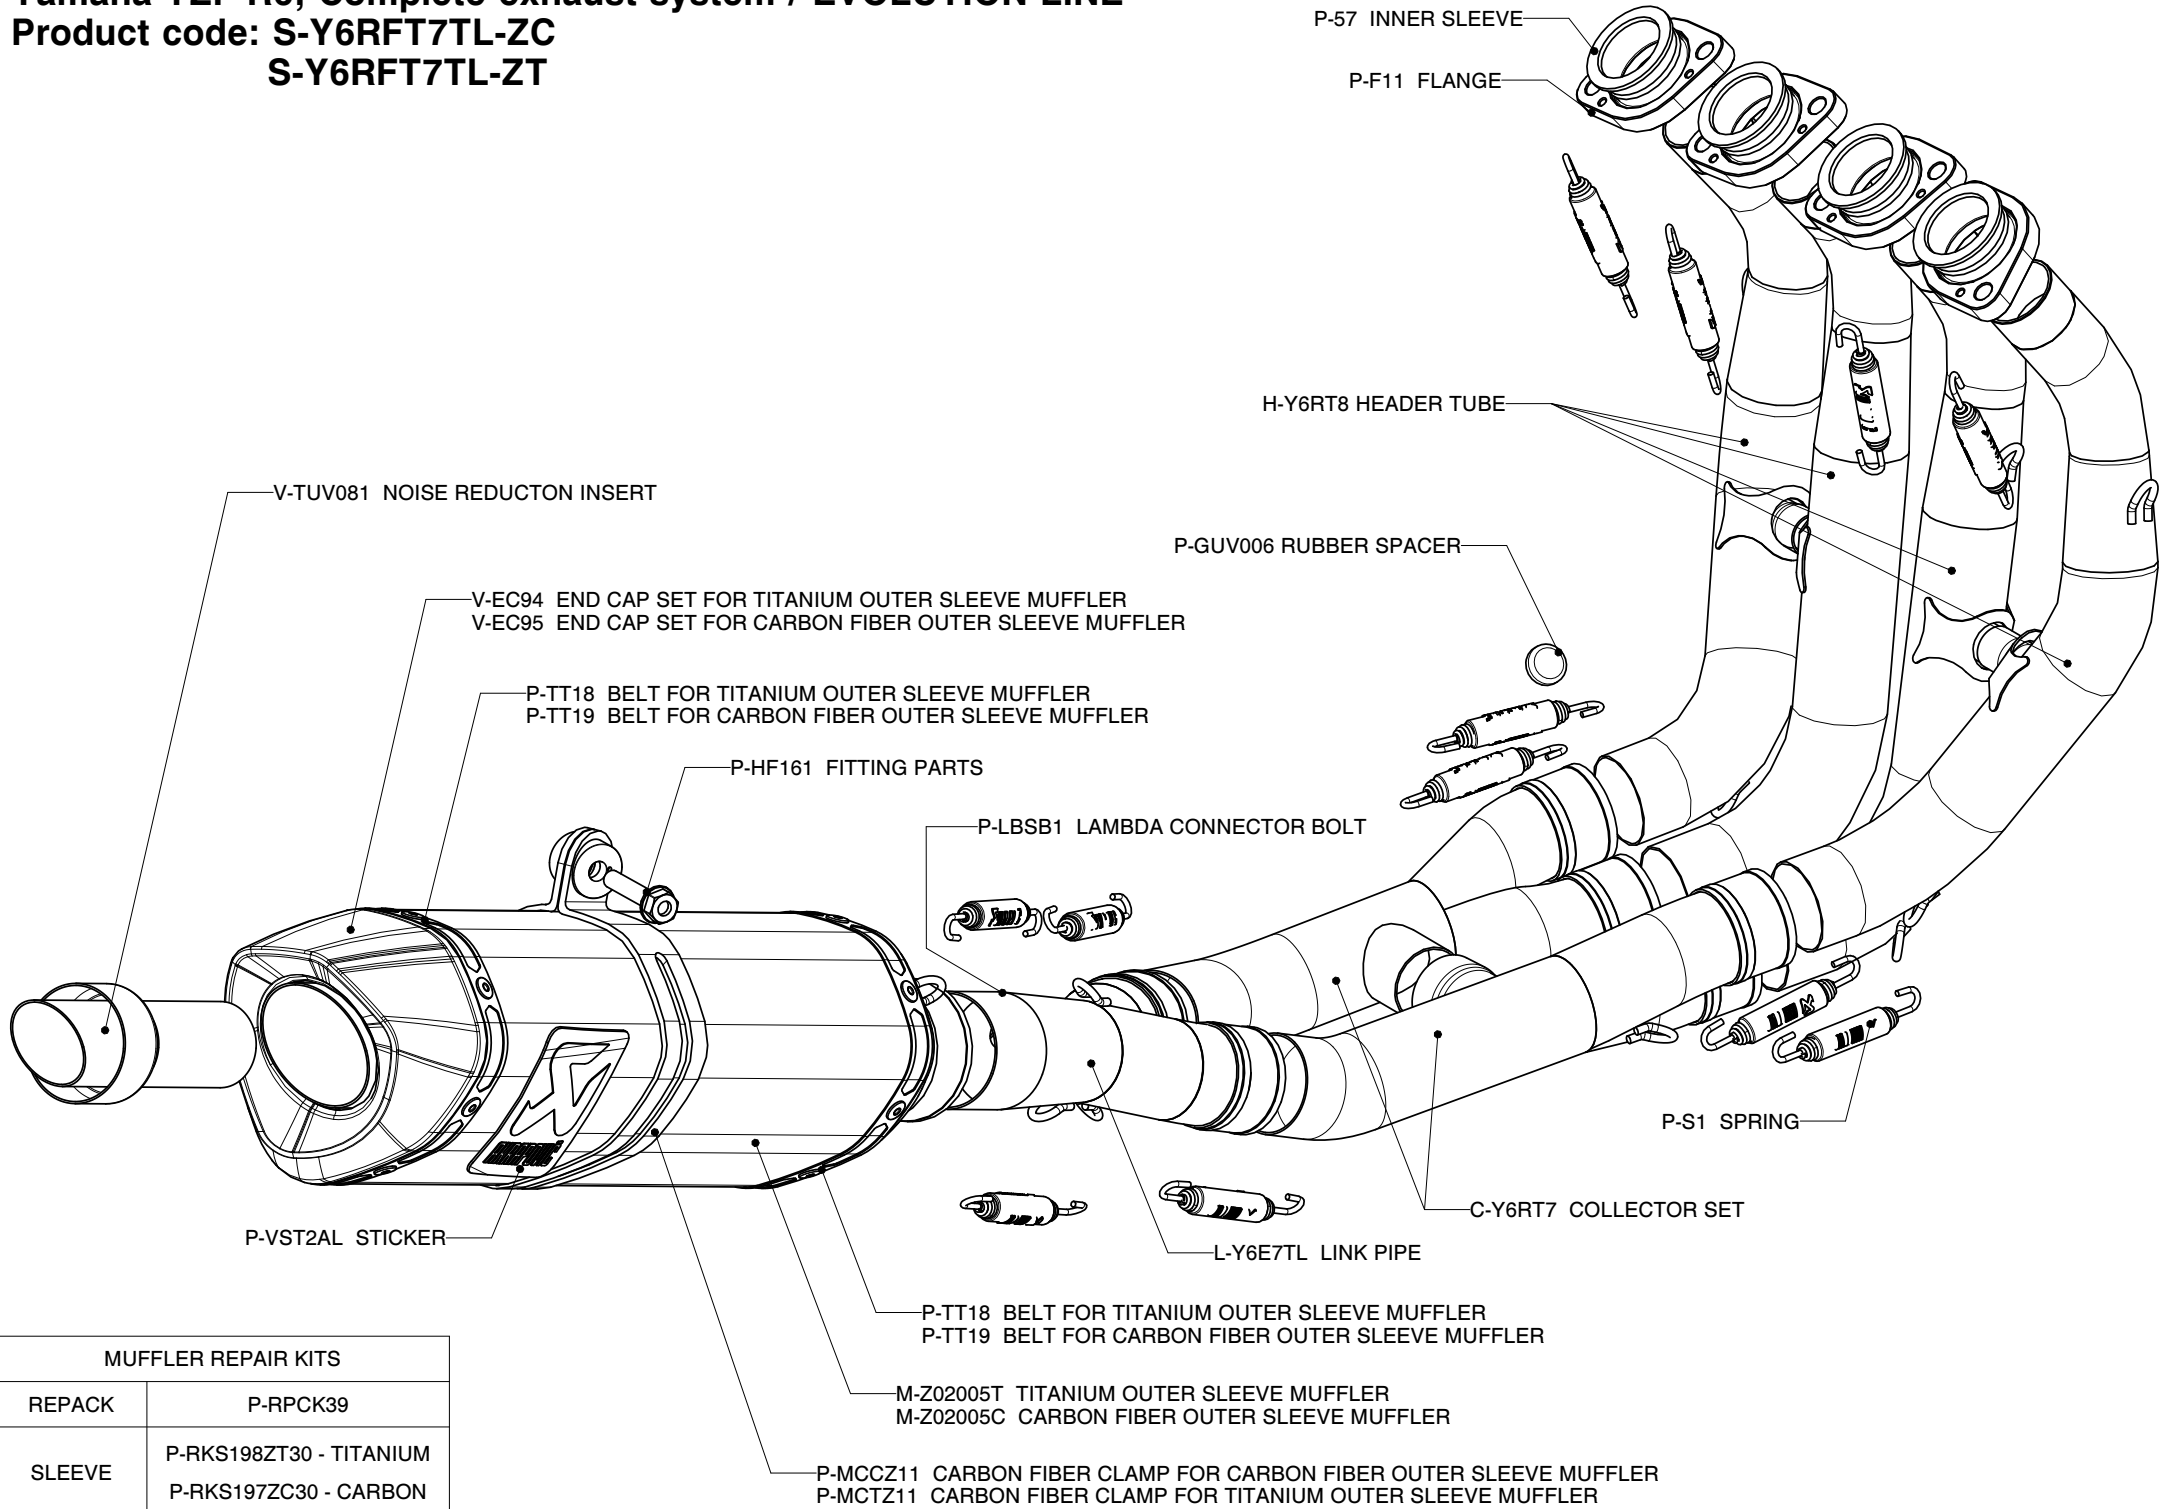

Yamaha YZF R6, Complete exhaust system / EVOLUTION LINE

Product code: S-Y6RFT7TL-ZC

S-Y6RFT7TL-ZT

MUFFLER REPAIR KITS

REPACK

P-RPCK39

SLEEVE

P-RKS198ZT30 - TITANIUM

P-RKS197ZC30 - CARBON