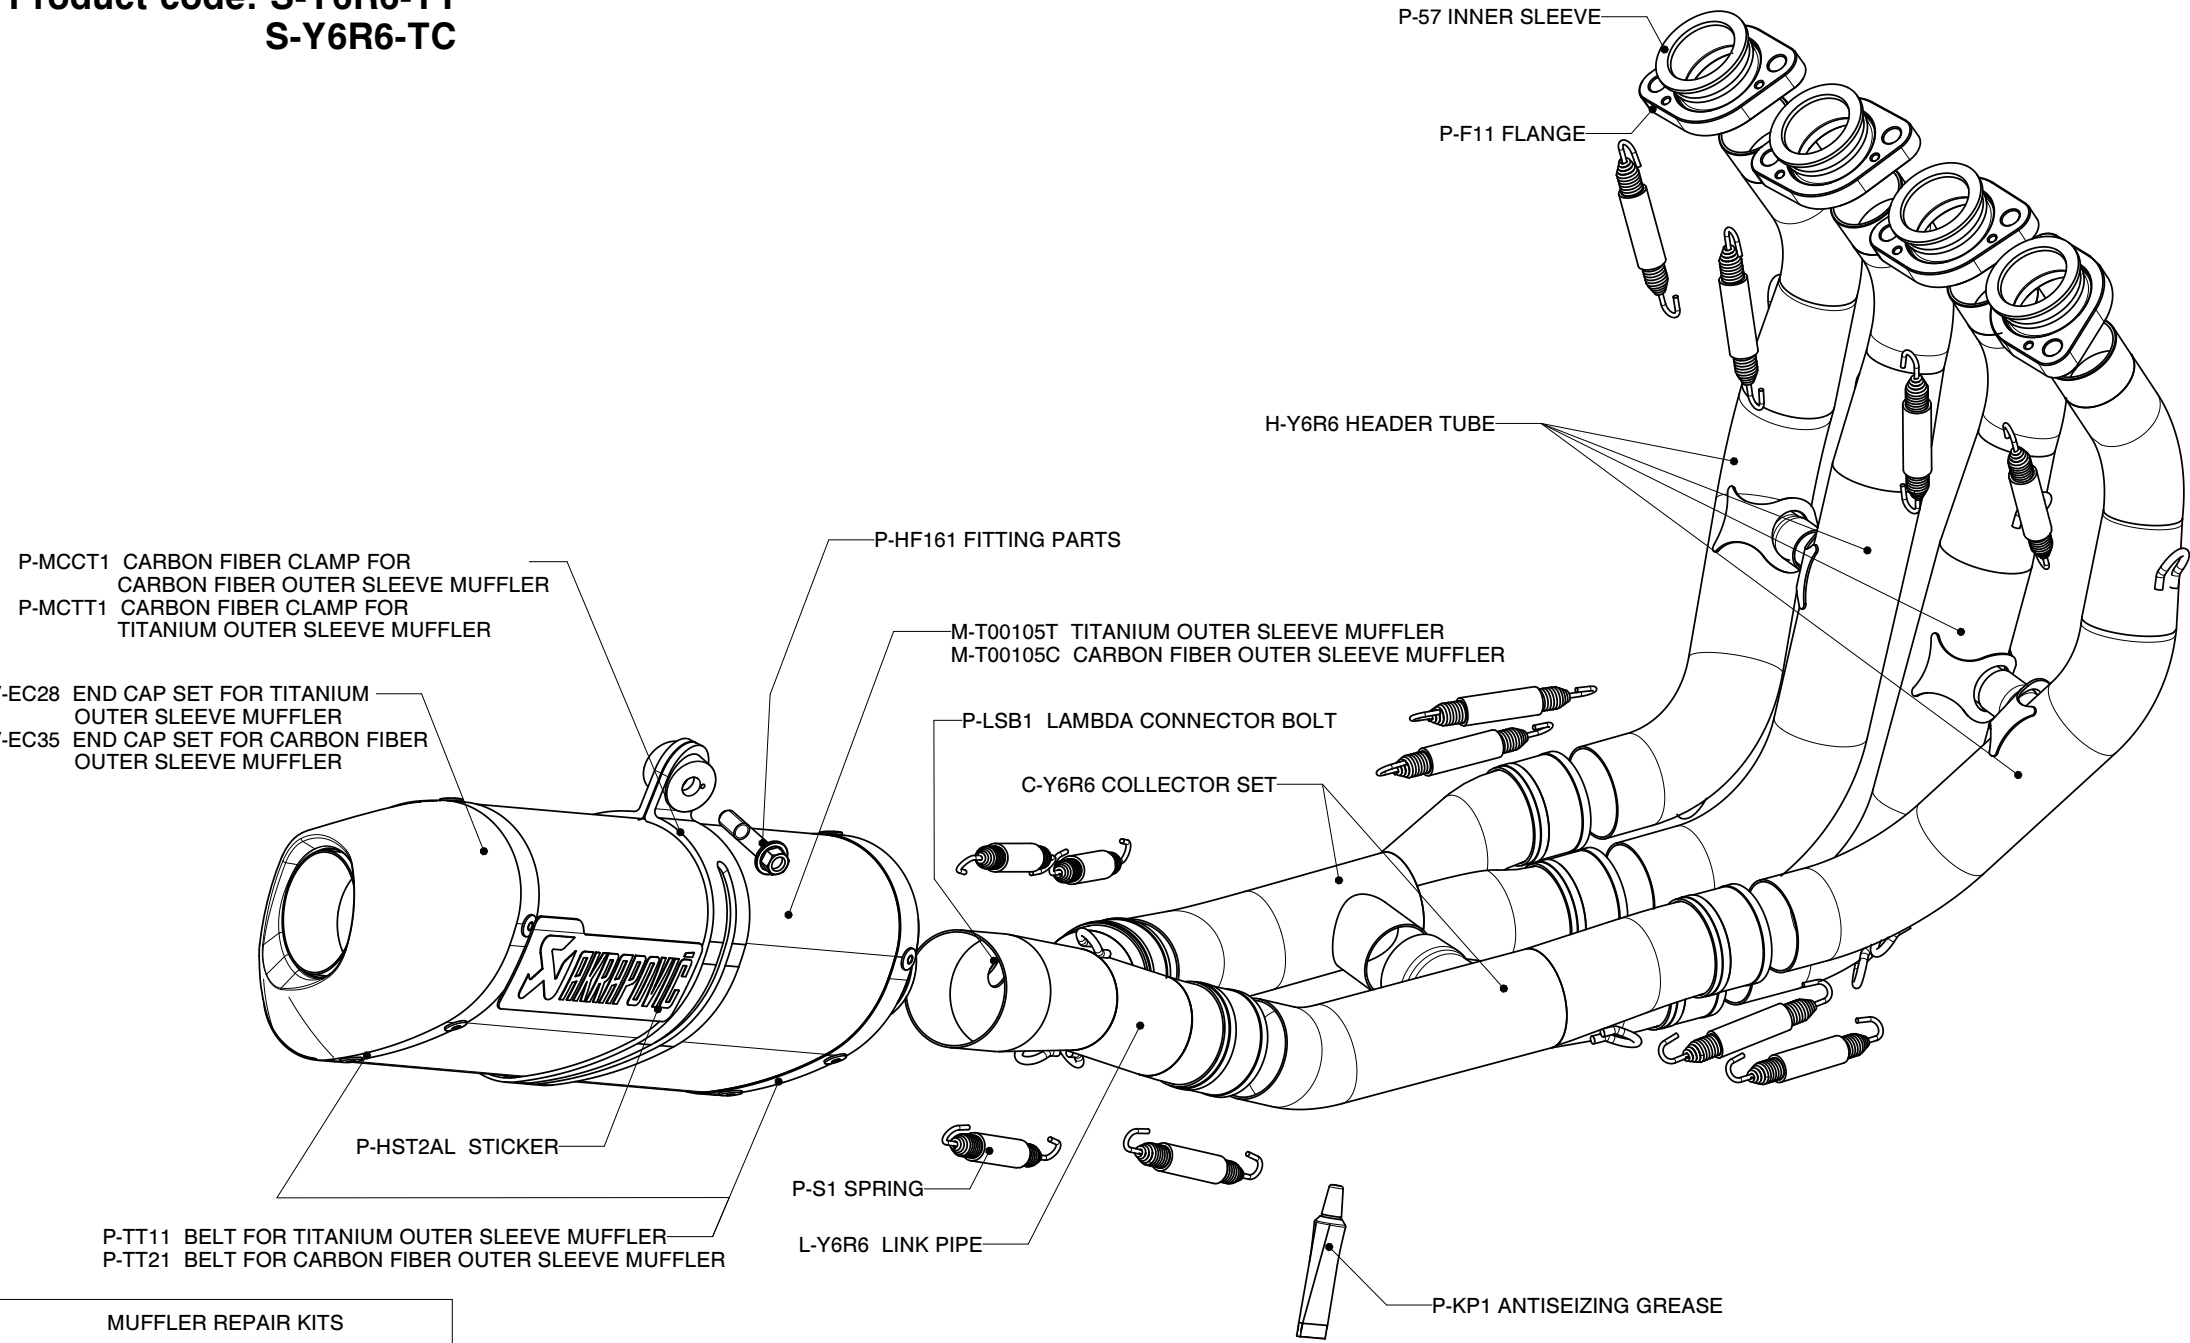

Yamaha YZF R6, Complete exhaust system / RACING LINE

Product code: S-Y6R6-TT

S-Y6R6-TC

MUFFLER REPAIR KITS

REPACK

P-RPCK39

SLEEVE

P-RKS93TT35 - TITANIUM

P-RKS110TC35 - CARBON