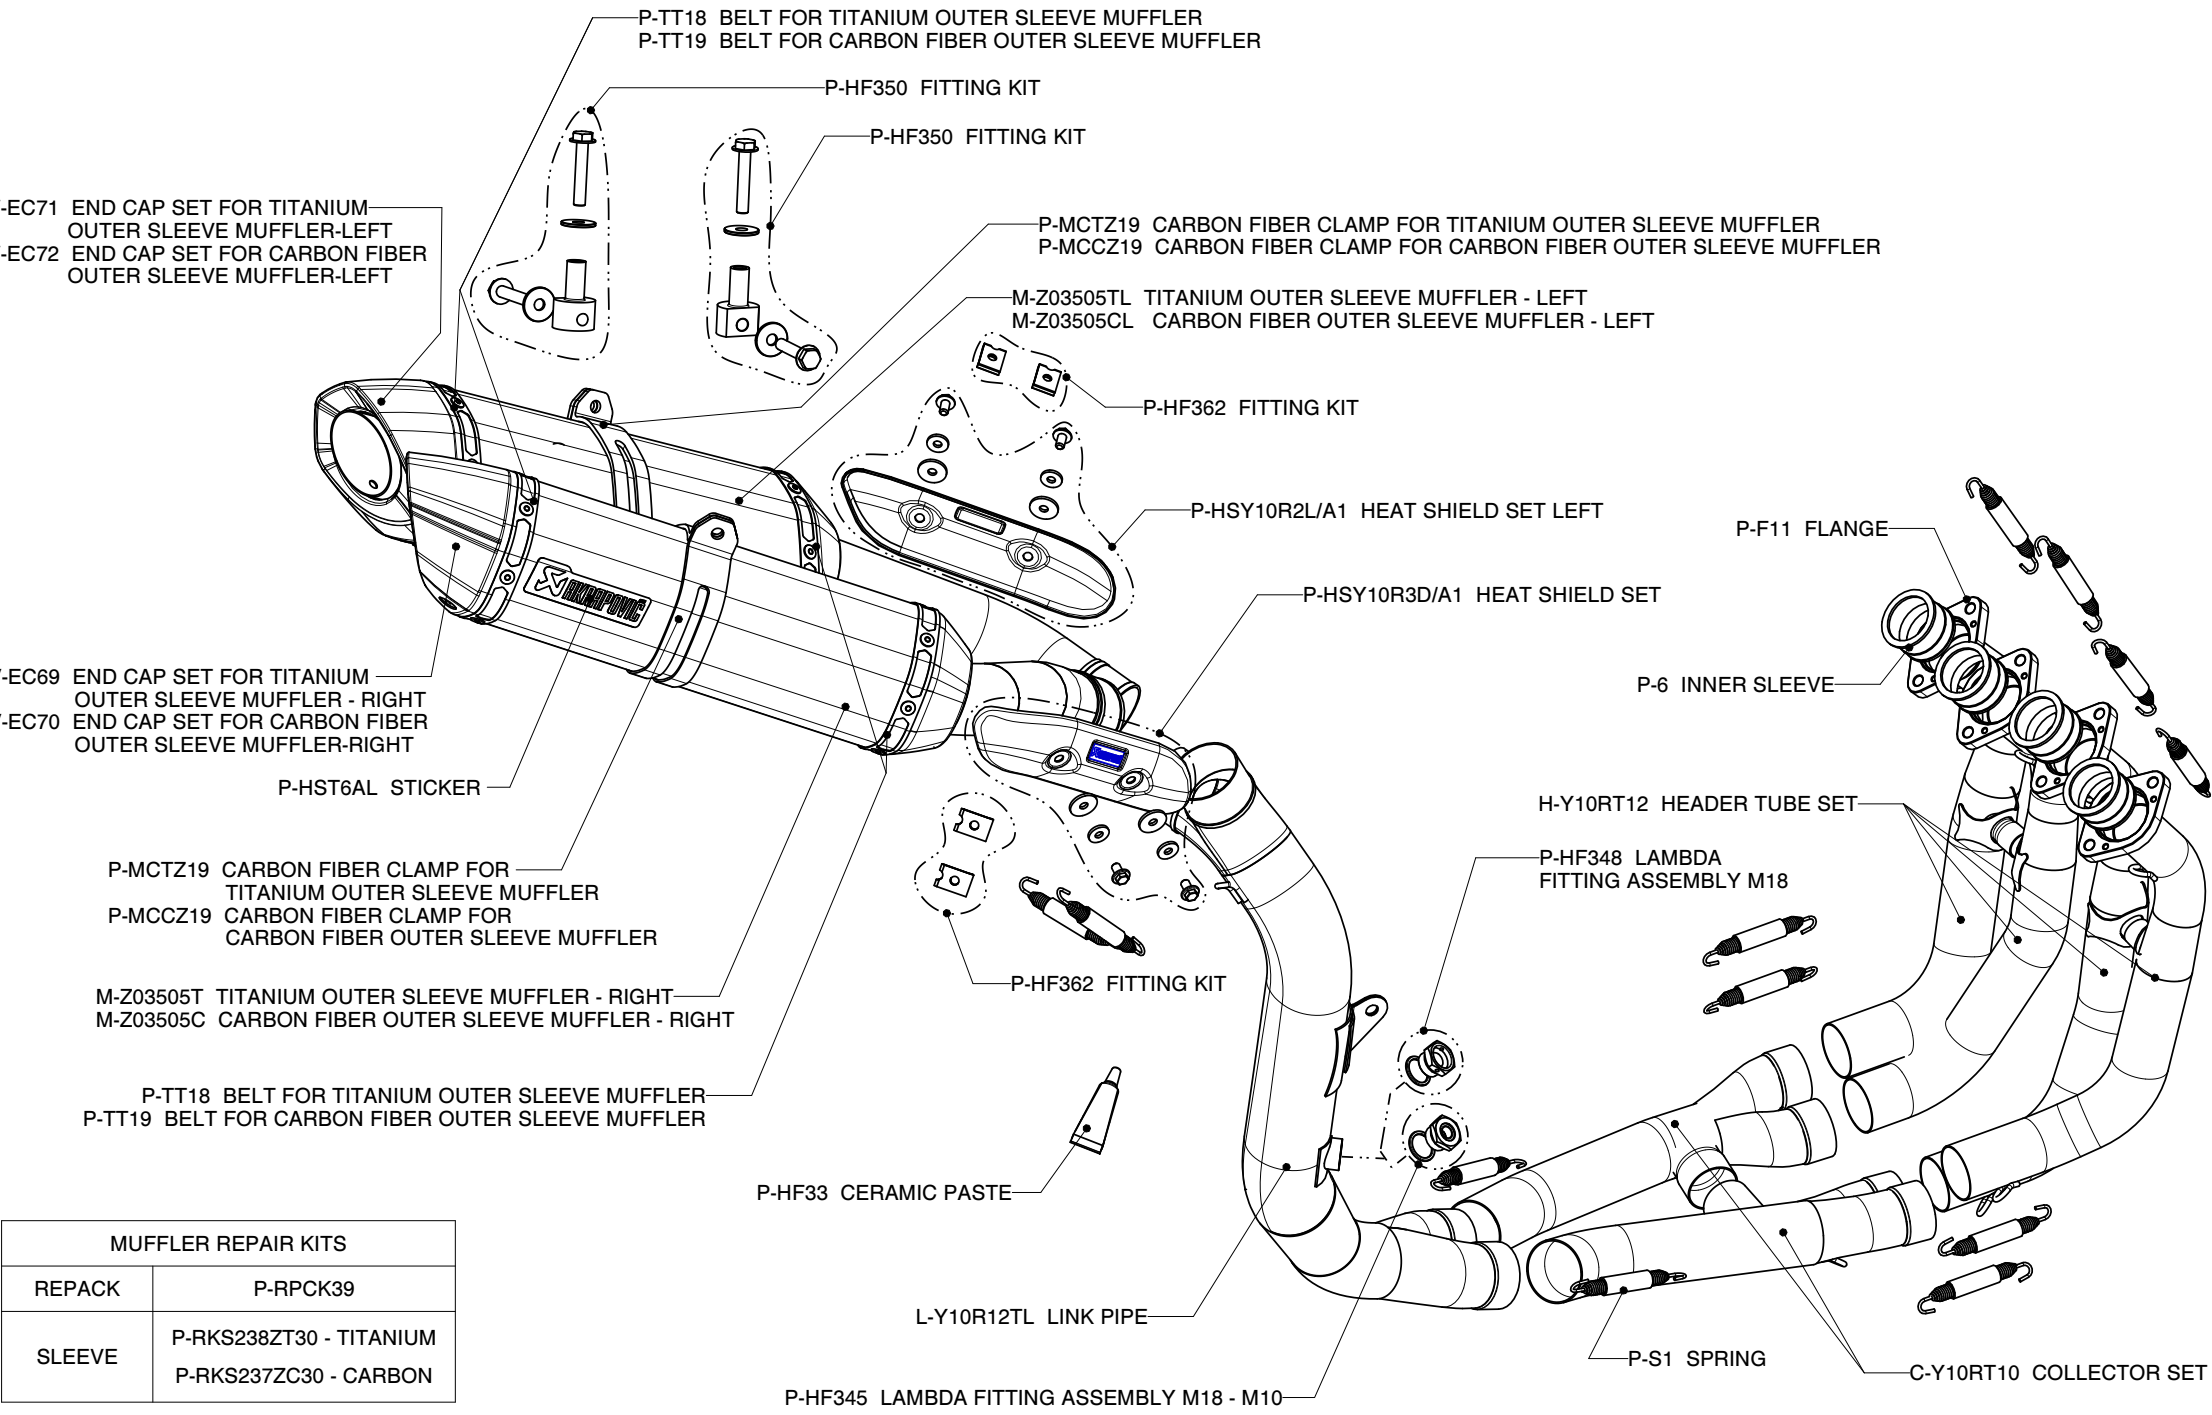

YAMAHA YZF - R1, Complete exhaust system / EVOLUTION KIT 2

Product code: S-Y10RFT10-ZC/5

S-Y10RFT10-ZT/5

MUFFLER REPAIR KITS	
REPACK	P-RPCK39
SLEEVE	P-RKS238ZT30 - TITANIUM
	P-RKS237ZC30 - CARBON