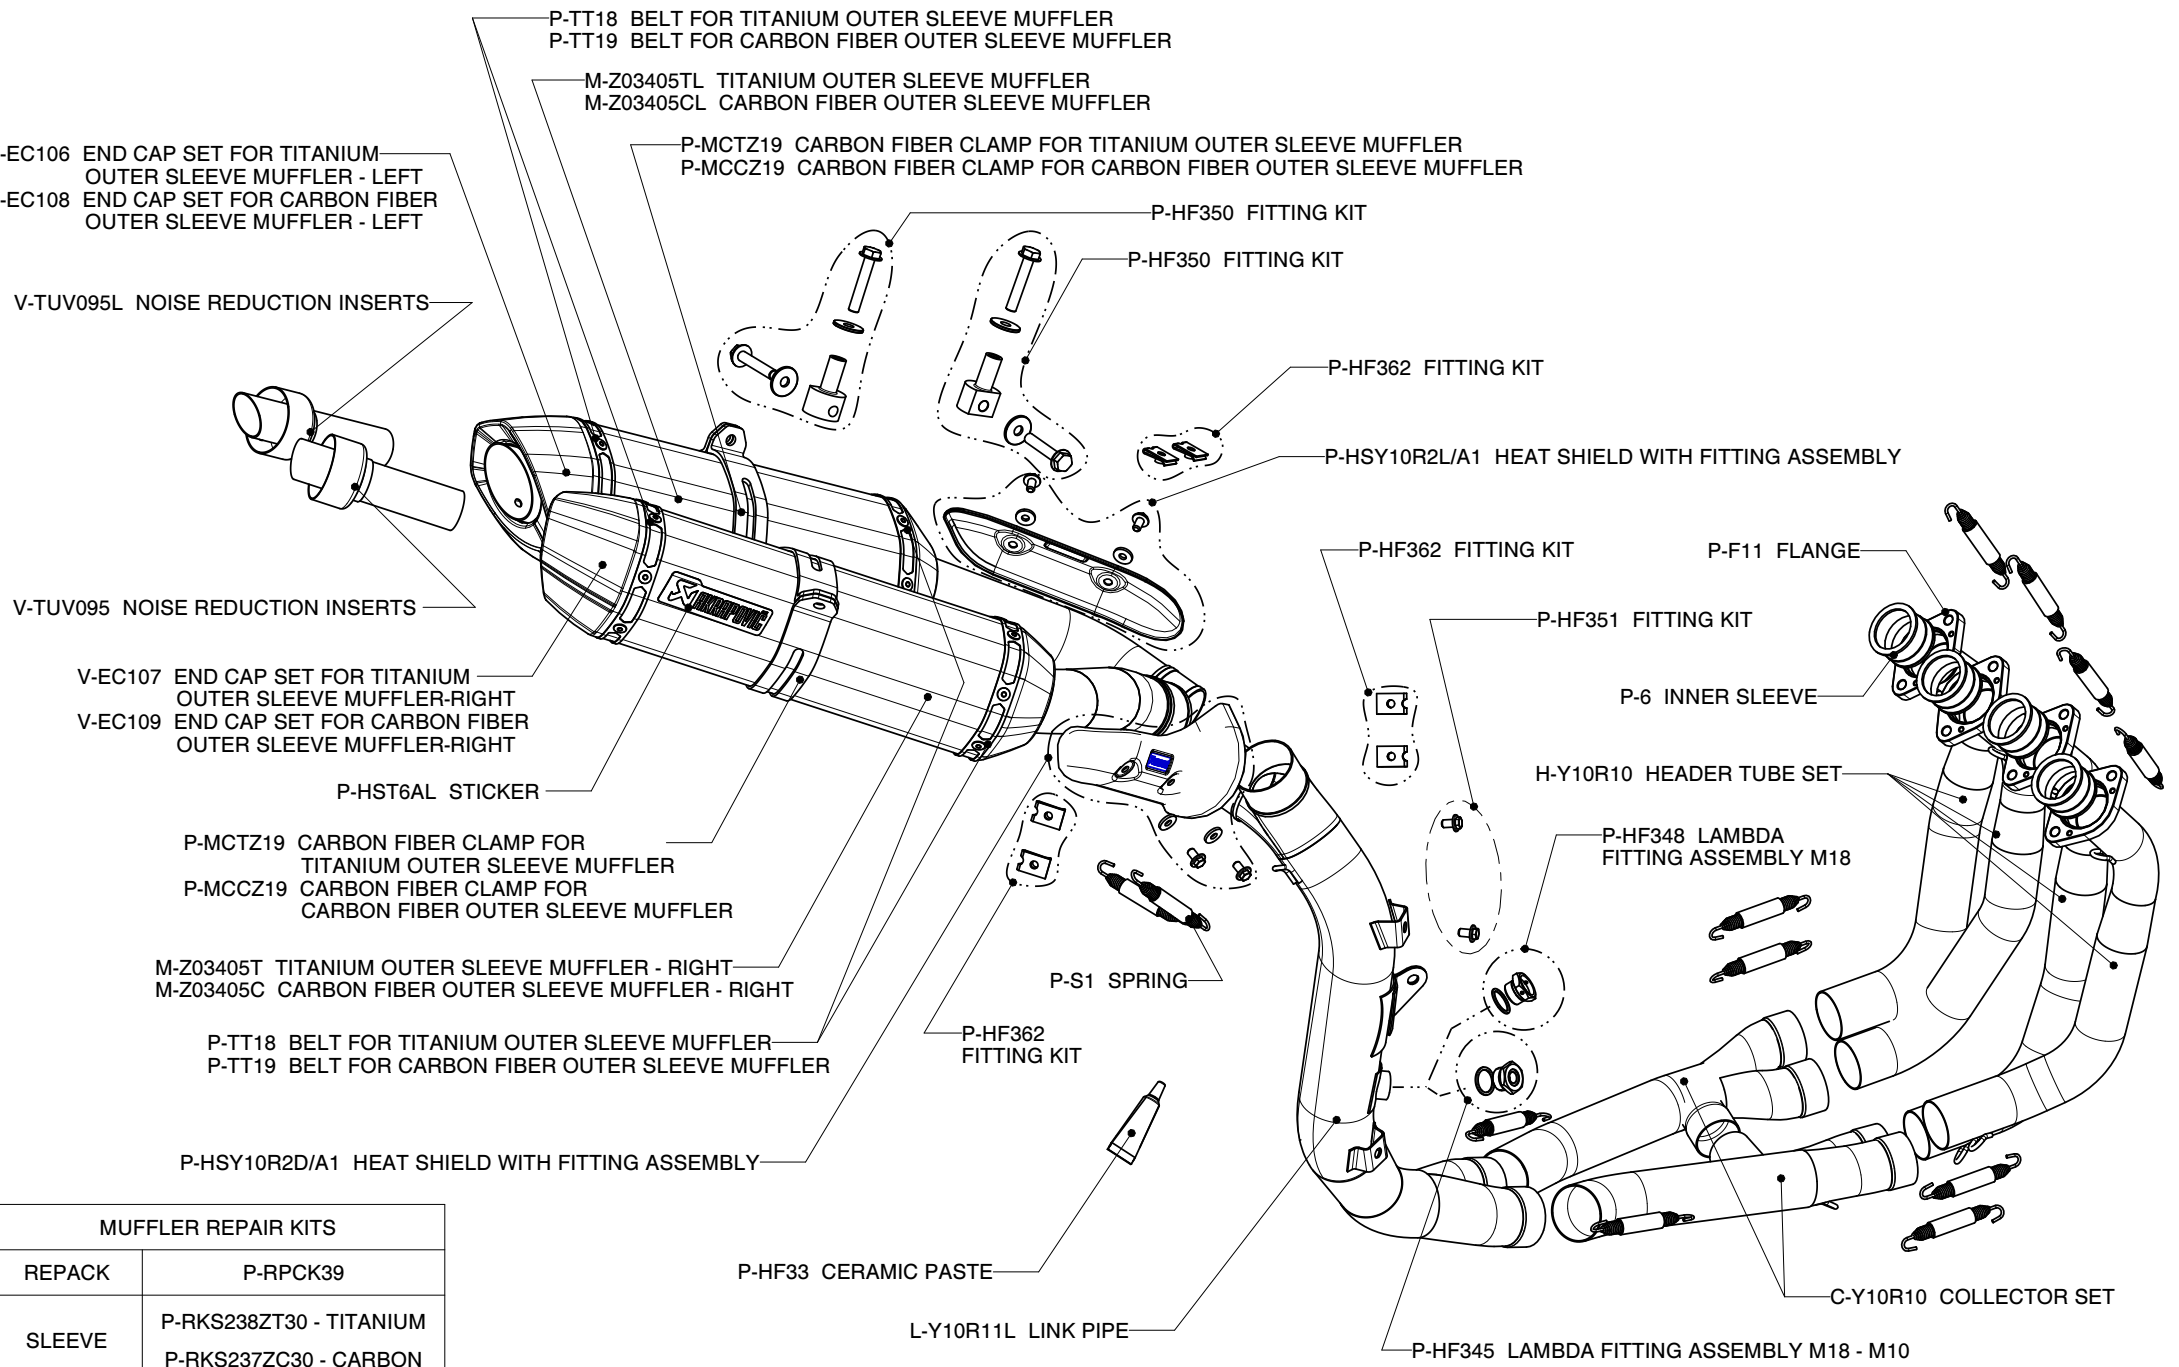

YAMAHA YZF R1, Complete exhaust system / RACING LINE

Product code: S-Y10R11-ZT
S-Y10R11-ZC

V-EC106 END CAP SET FOR TITANIUM OUTER SLEEVE MUFFLER - LEFT
V-EC108 END CAP SET FOR CARBON FIBER OUTER SLEEVE MUFFLER - LEFT

V-TUV095L NOISE REDUCTION INSERTS

V-TUV095 NOISE REDUCTION INSERTS

V-EC107 END CAP SET FOR TITANIUM OUTER SLEEVE MUFFLER-RIGHT
V-EC109 END CAP SET FOR CARBON FIBER OUTER SLEEVE MUFFLER-RIGHT

P-HST6AL STICKER