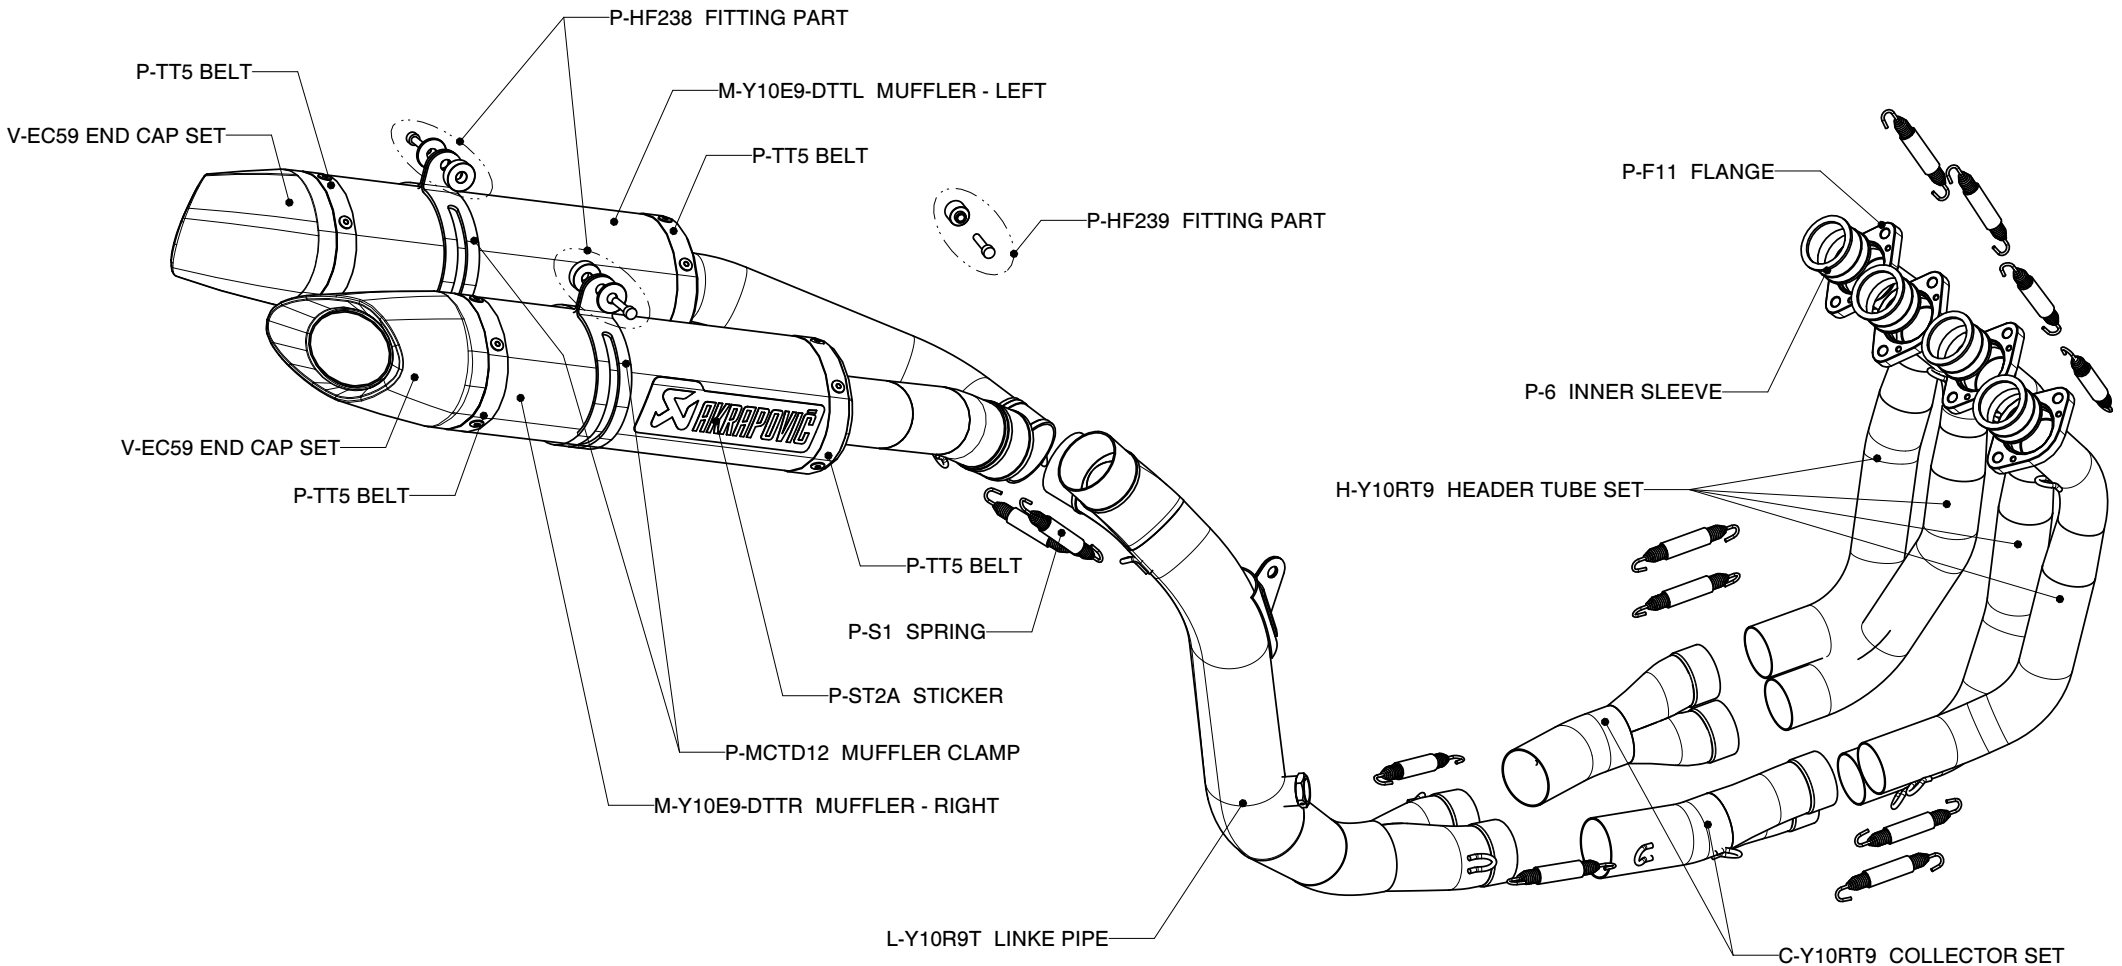

# YAMAHA YZF R1 / EVOLUTION KIT LINE

Product code:S-Y10EFT9T-DTT

## MUFFLER REPAIR KITS

REPACK	P-RPCK53
SLEEVE	P-RKS109TD30