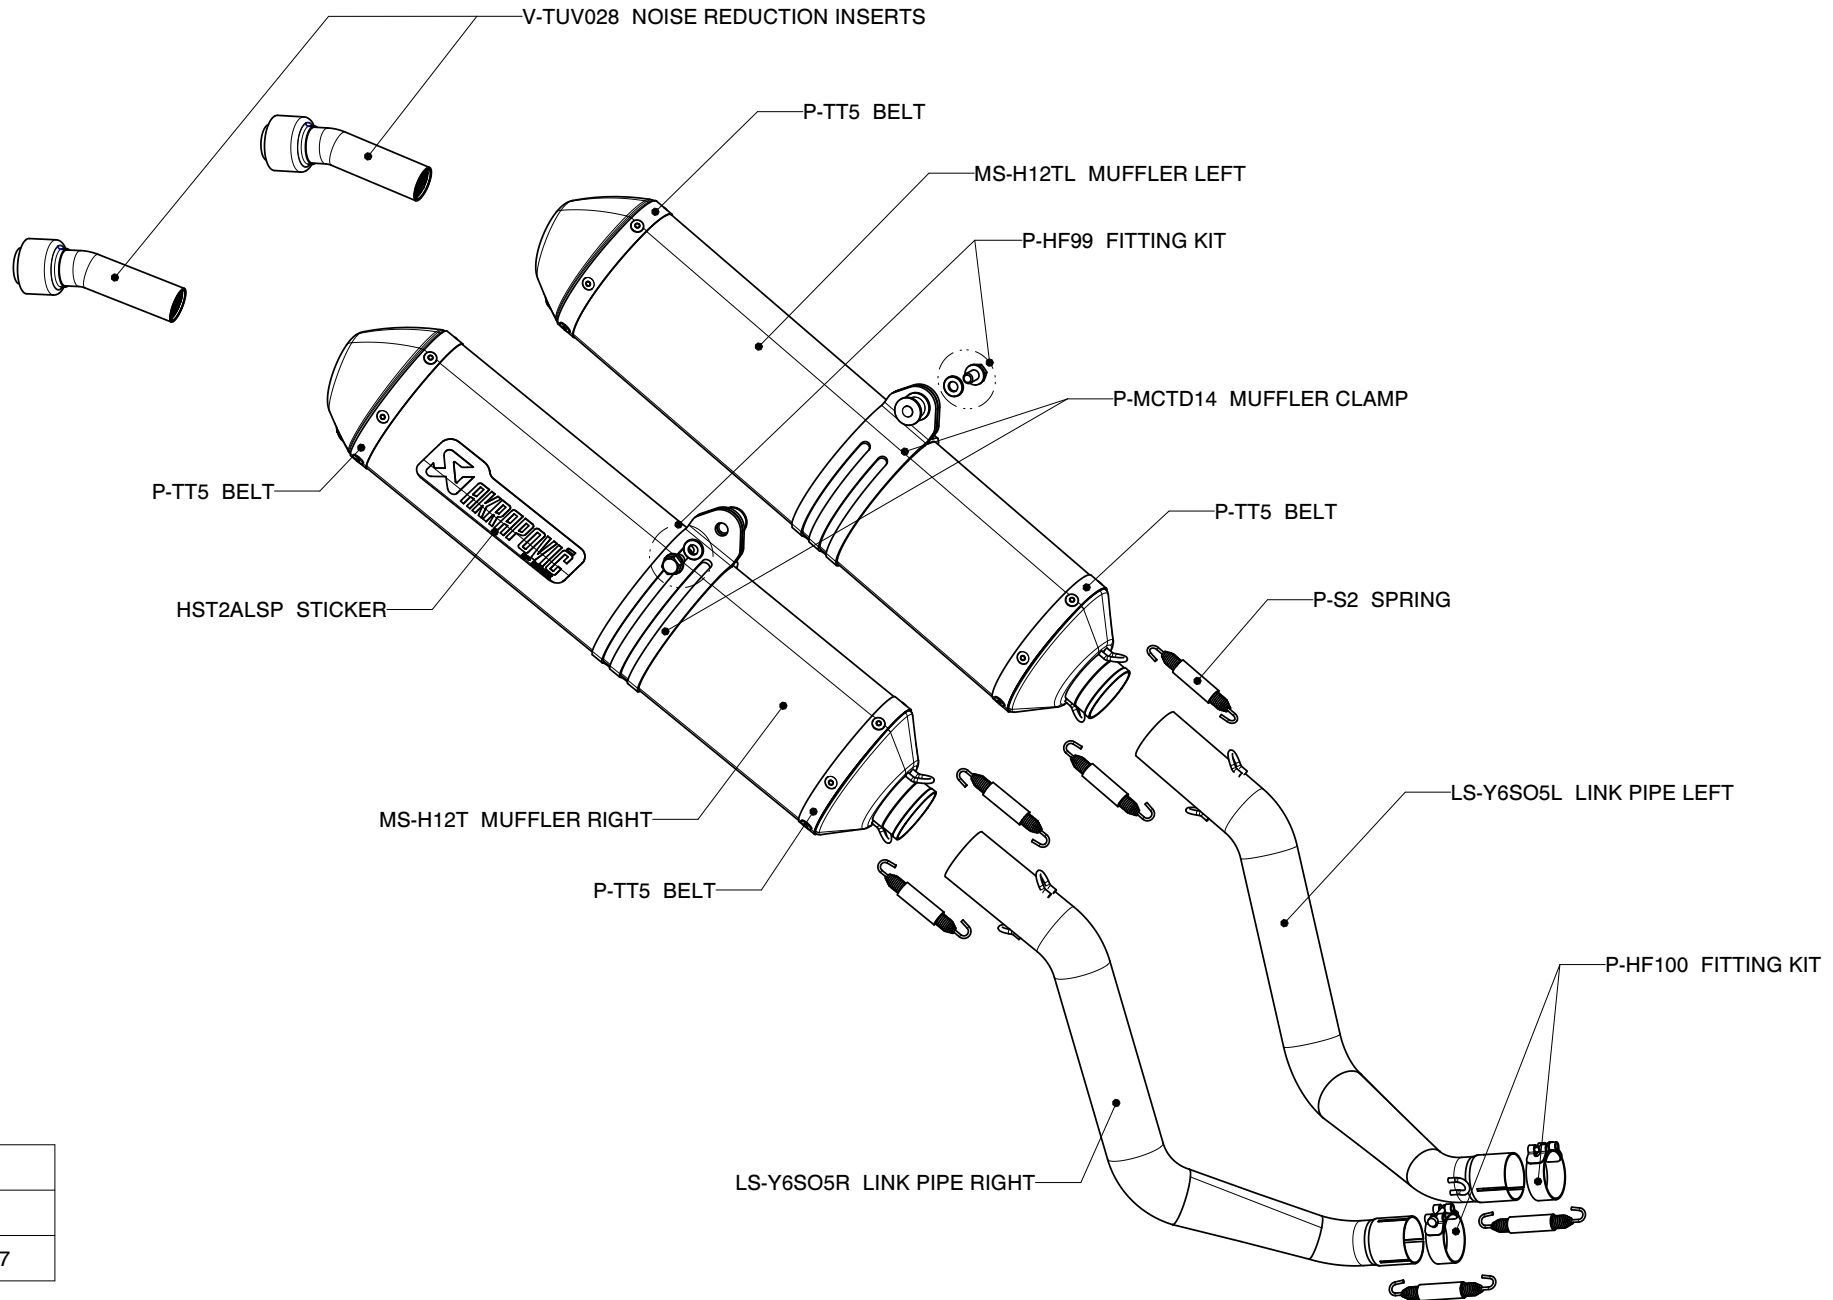

**YAMAHA XT 660R, SLIP-ON exhaust system / EC Type approval**  
**YAMAHA XT 660X , SLIP-ON exhaust system / EC Type approval**  
**Product code: SS-Y6SO5-HDT**

**WARNING! EC Type approval is valid only for model year 2004-2006**