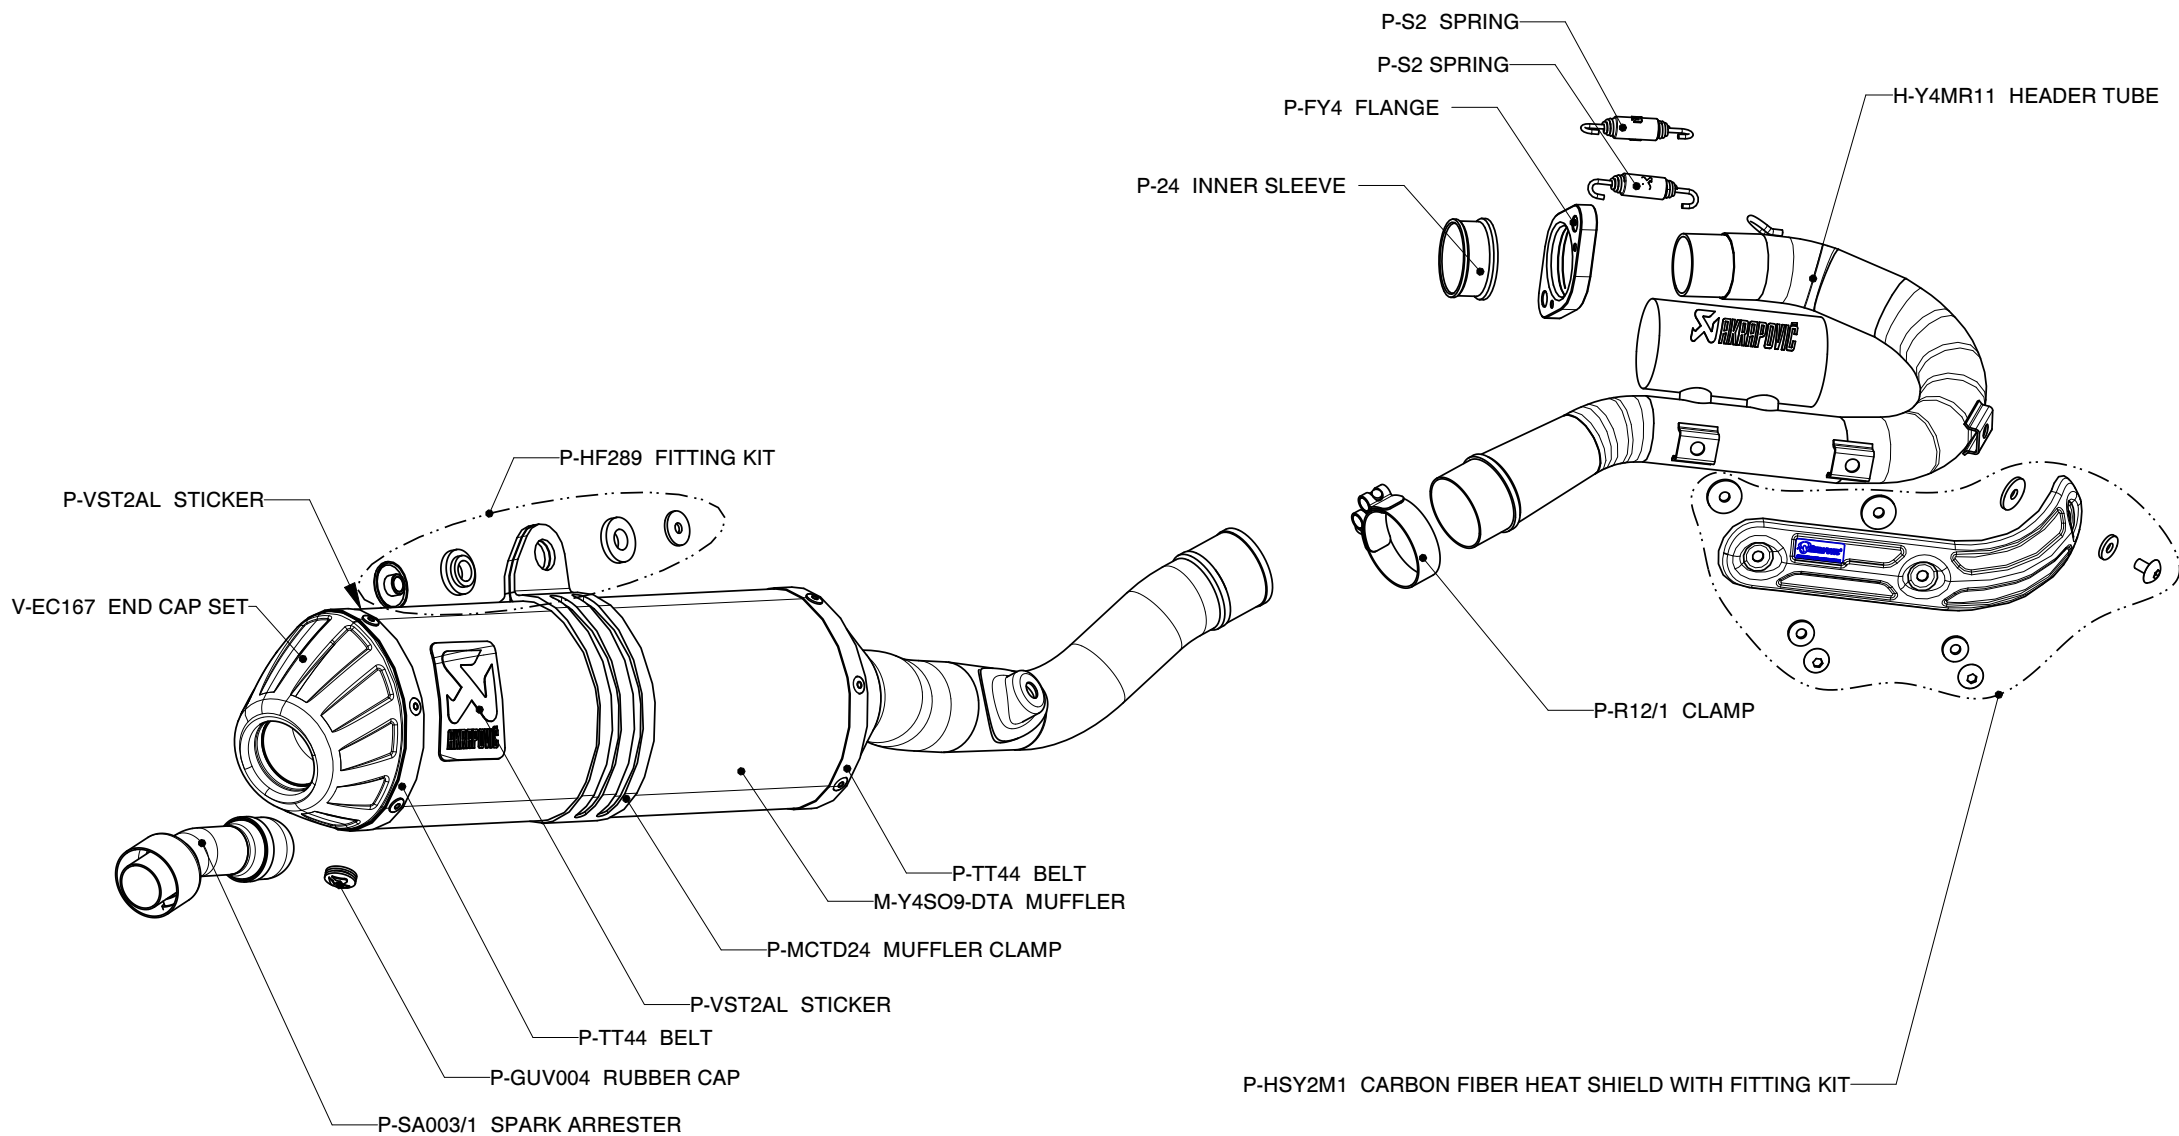

YAMAHA WR 450F, Complete exhaust system / Racing line

Product code: S-Y4MR12-DTA

MUFFLER REPAIR KITS	
REPACK	P-RPCK12
SLEEVE	P-RKS316DT420