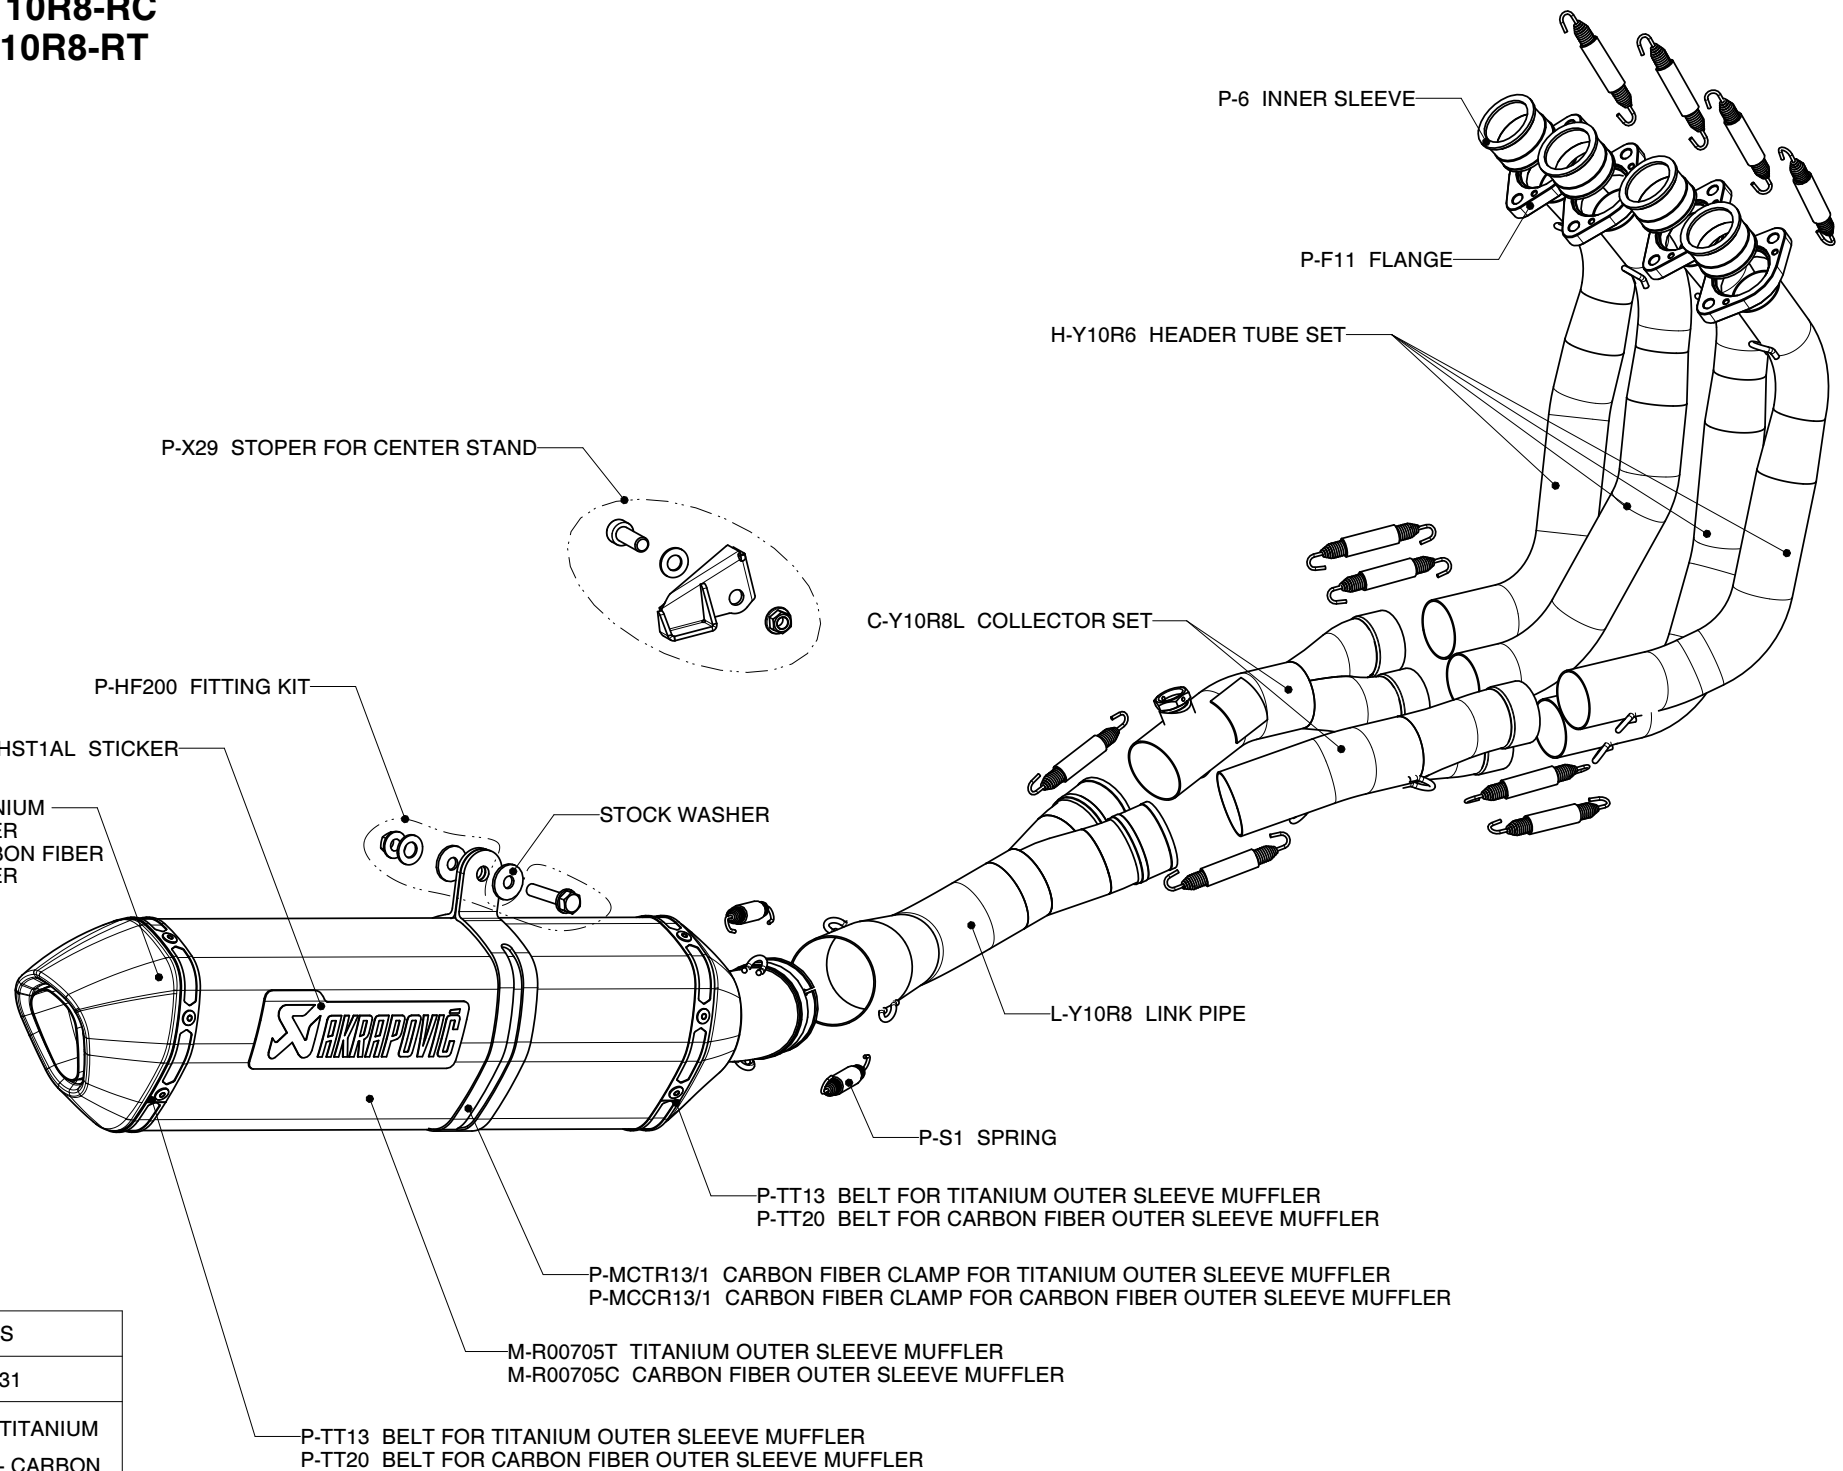

YAMAHA FZ1 FAZER, Complete exhaust system / RACING LINE

Product code: S-Y10R8-RC

S-Y10R8-RT

P-6 INNER SLEEVE

P-F11 FLANGE

H-Y10R6 HEADER TUBE SET

P-X29 STOPER FOR CENTER STAND

C-Y10R8L COLLECTOR SET