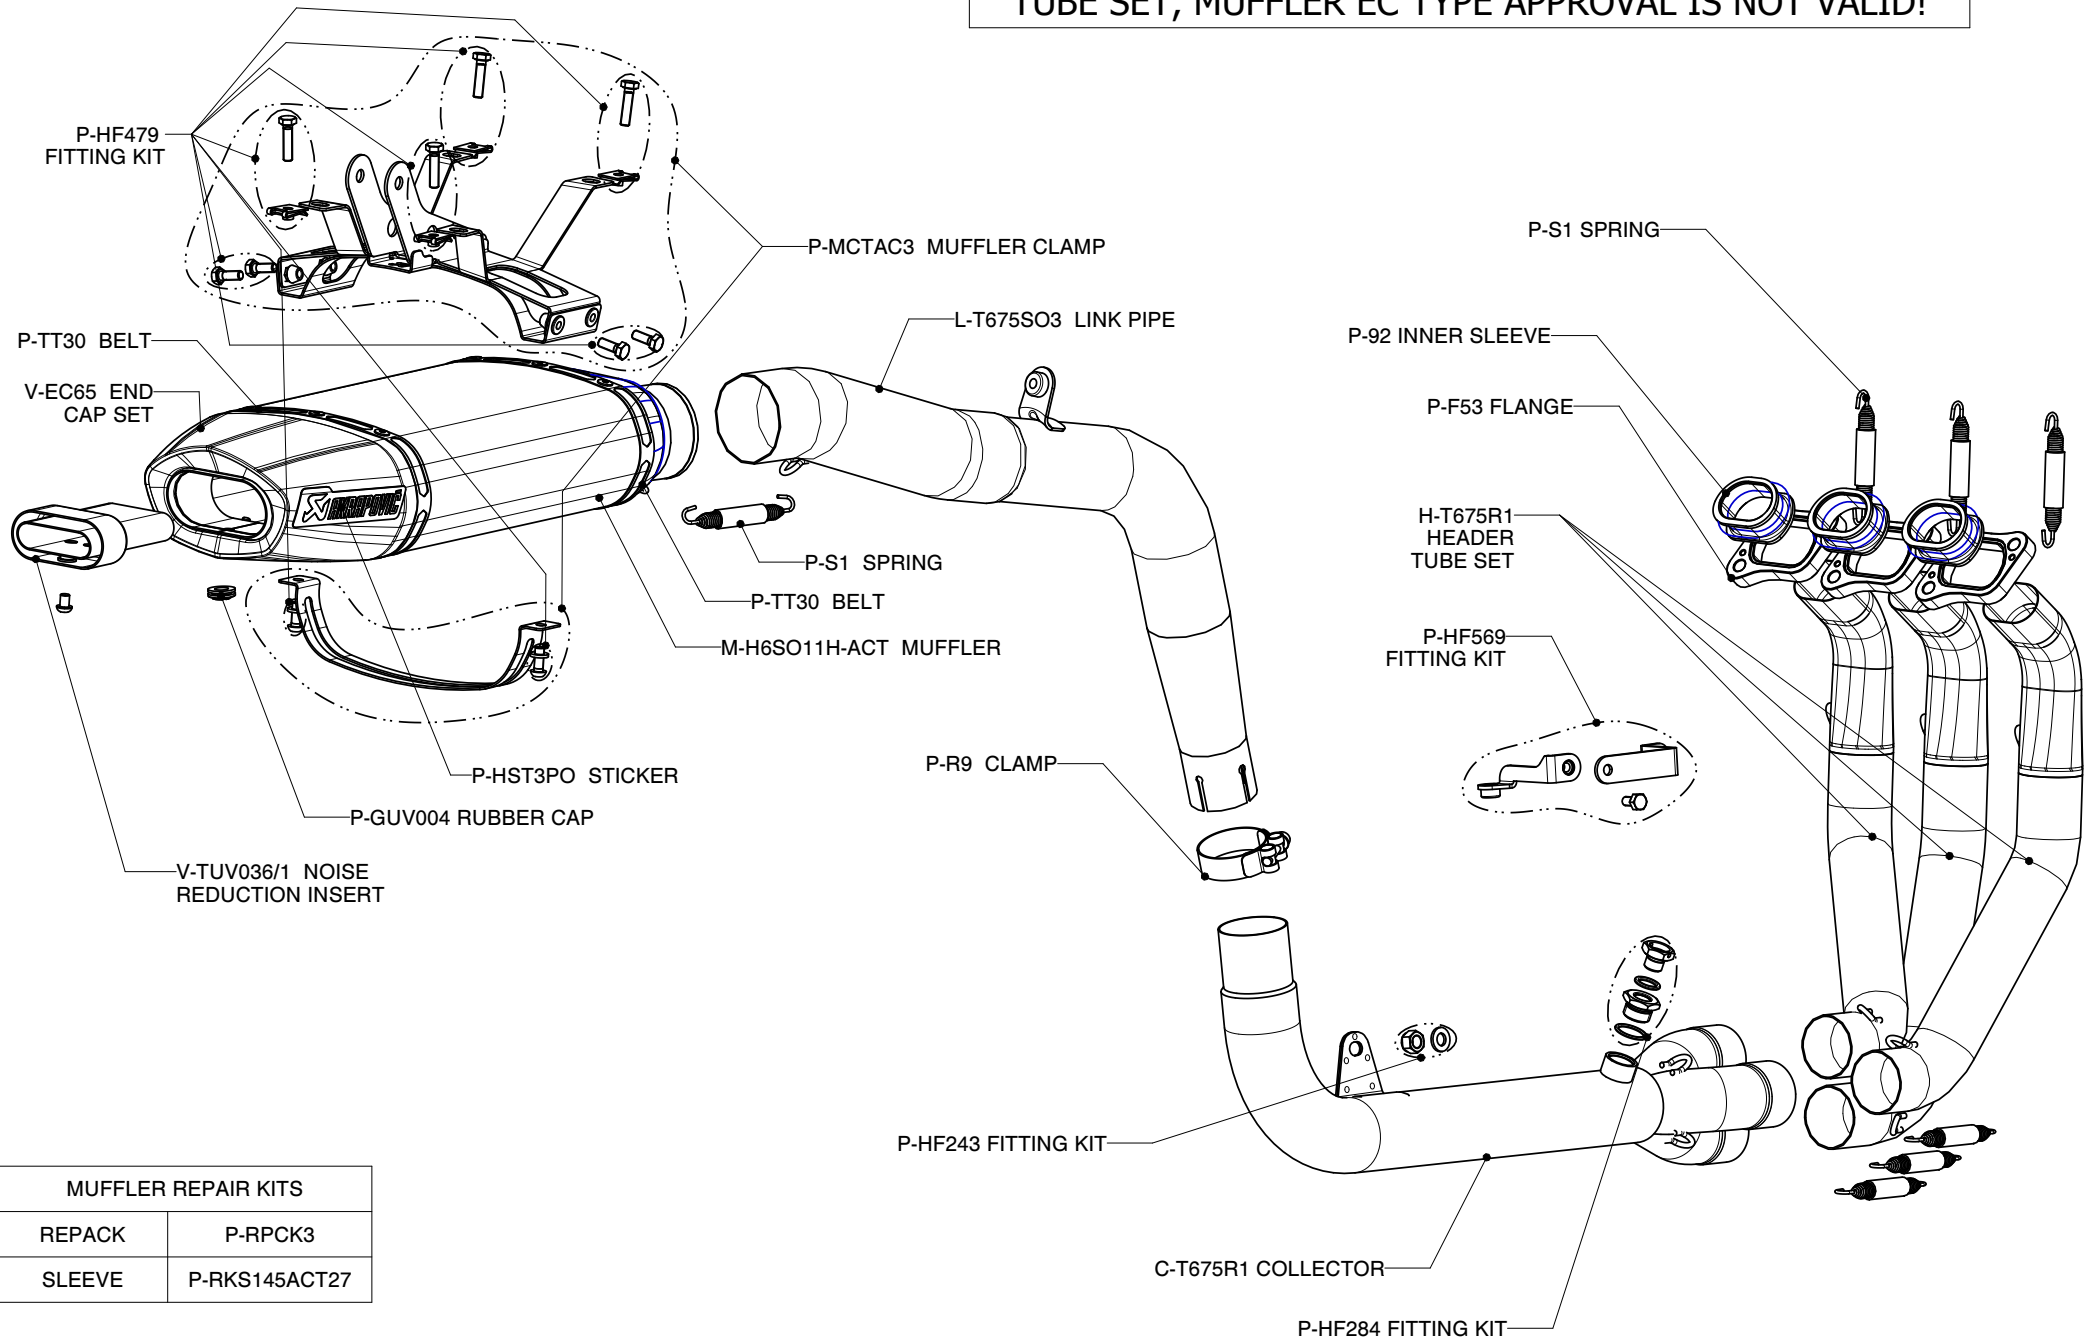

TRIUMPH 675 Daytona, Complete exhaust system / Racing line
TRIUMPH 675R Daytona, Complete exhaust system / Racing line
Product code: S-T675R1-ACT

WARNING! IN CASE OF COMBINATION WITH RACING LINE TUBE SET, MUFFLER EC TYPE APPROVAL IS NOT VALID!

MUFFLER REPAIR KITS	
REPACK	P-RPCK3
SLEEVE	P-RKS145ACT27