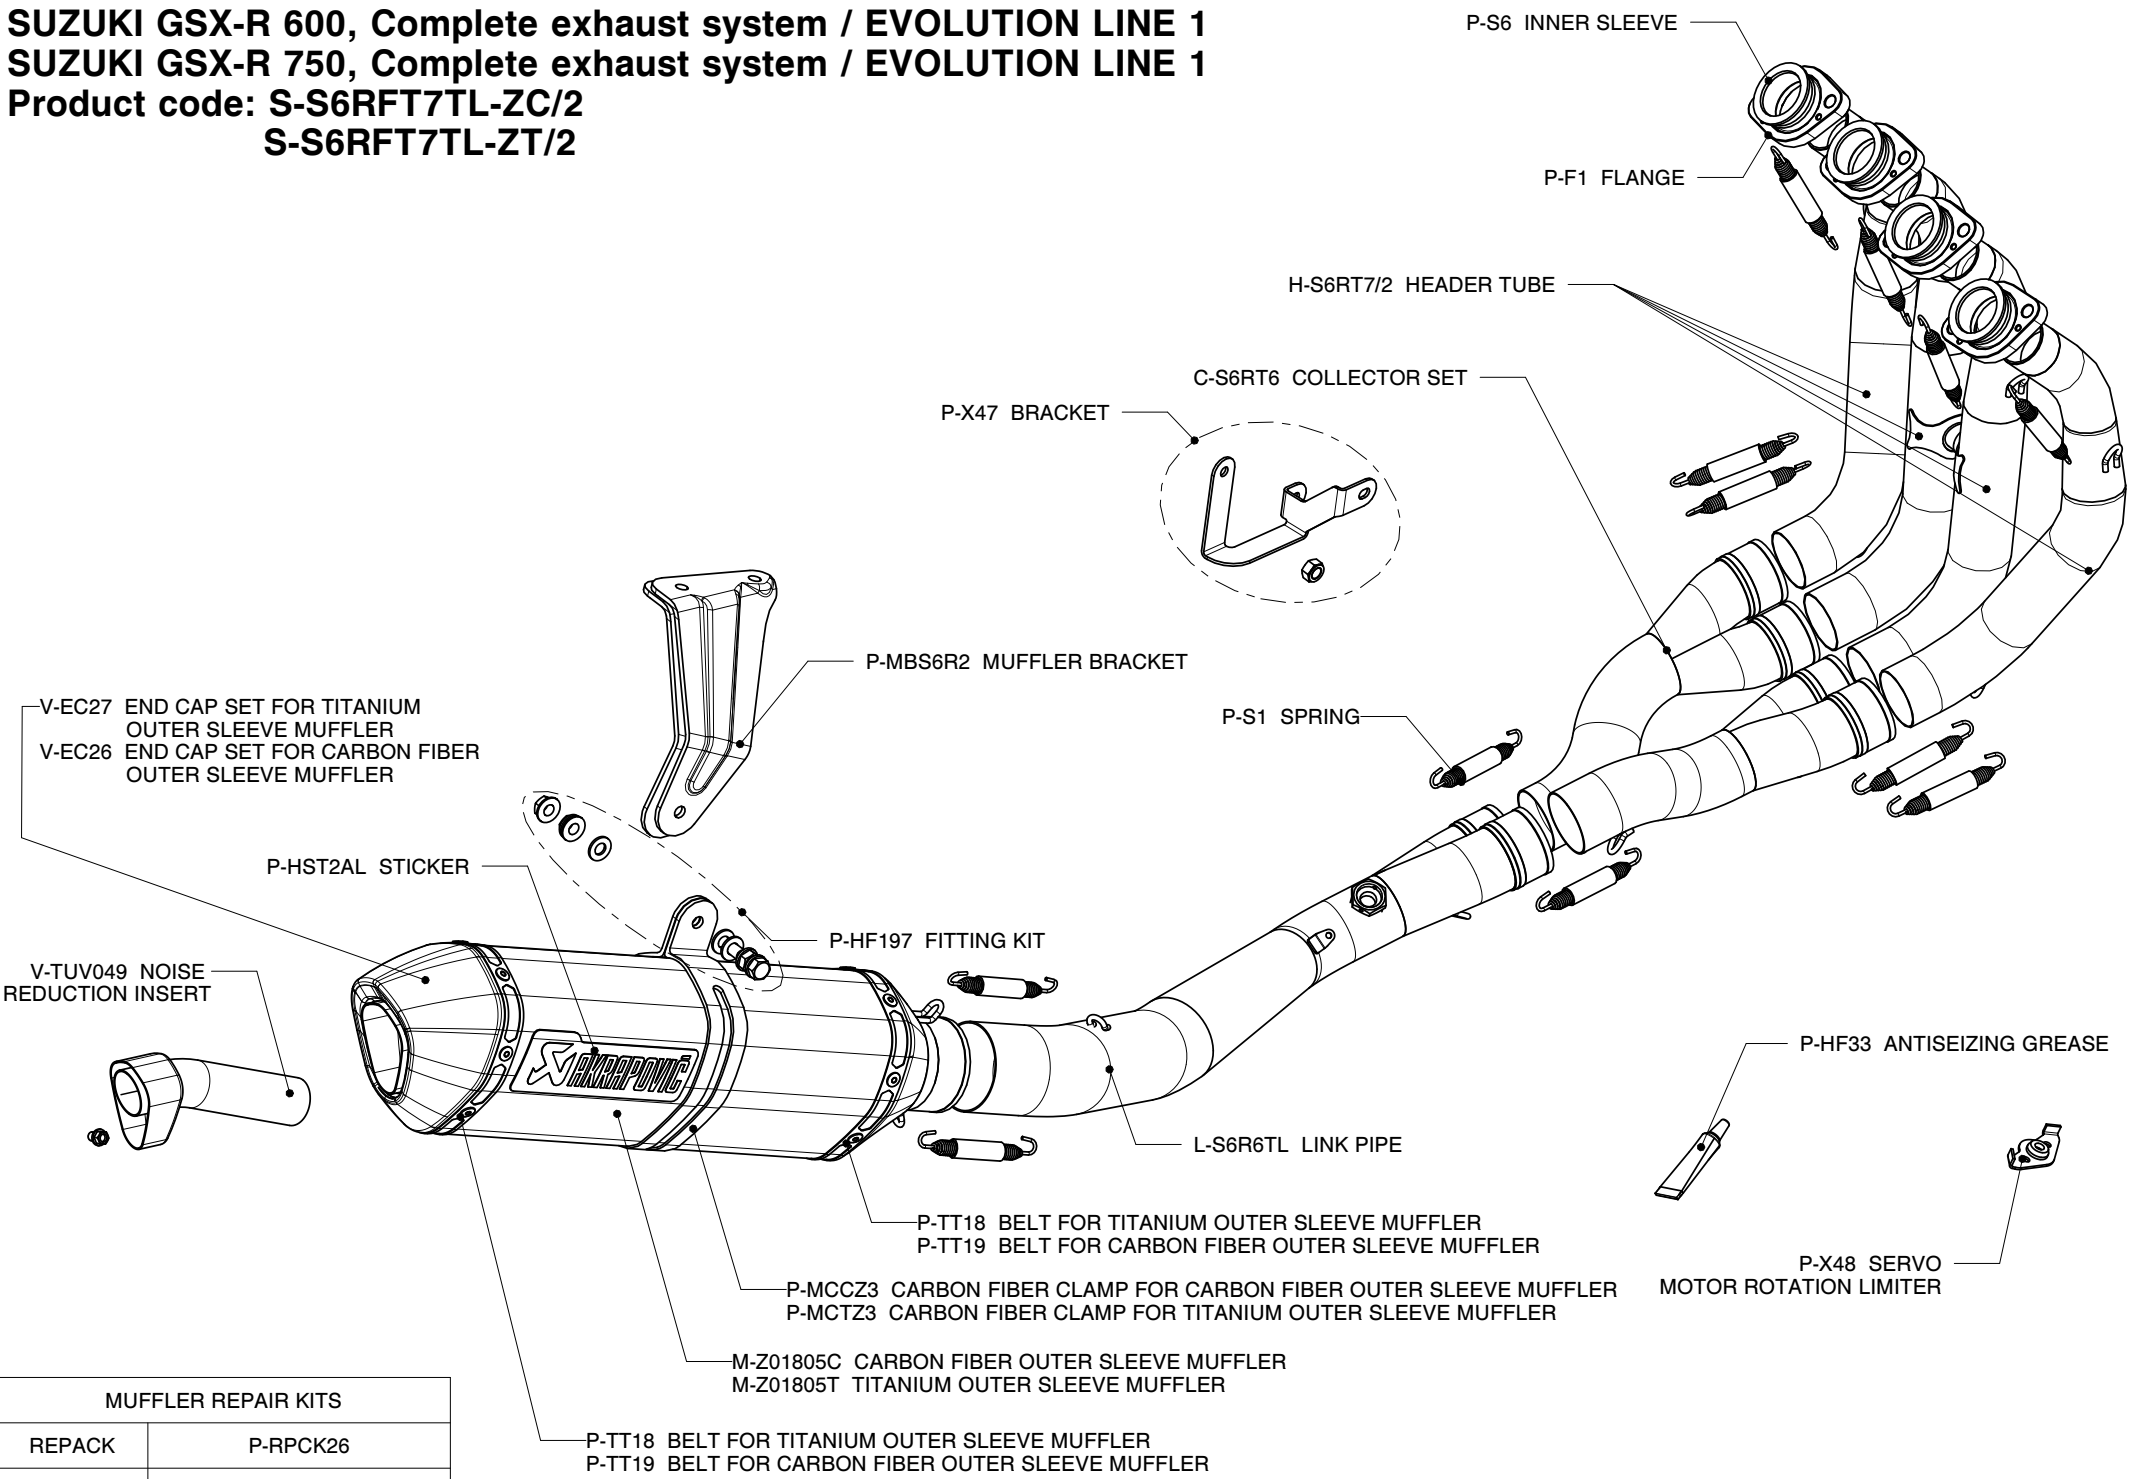

**SUZUKI GSX-R 600, Complete exhaust system / EVOLUTION LINE 1**  
**SUZUKI GSX-R 750, Complete exhaust system / EVOLUTION LINE 1**  
**Product code: S-S6RFT7TL-ZC/2**  
**S-S6RFT7TL-ZT/2**

P-S6 INNER SLEEVE

P-F1 FLANGE

H-S6RT7/2 HEADER TUBE

C-S6RT6 COLLECTOR SET

P-X47 BRACKET

P-MBS6R2 MUFFLER BRACKET

P-S1 SPRING

V-EC27 END CAP SET FOR TITANIUM OUTER SLEEVE MUFFLER  
 V-EC26 END CAP SET FOR CARBON FIBER OUTER SLEEVE MUFFLER