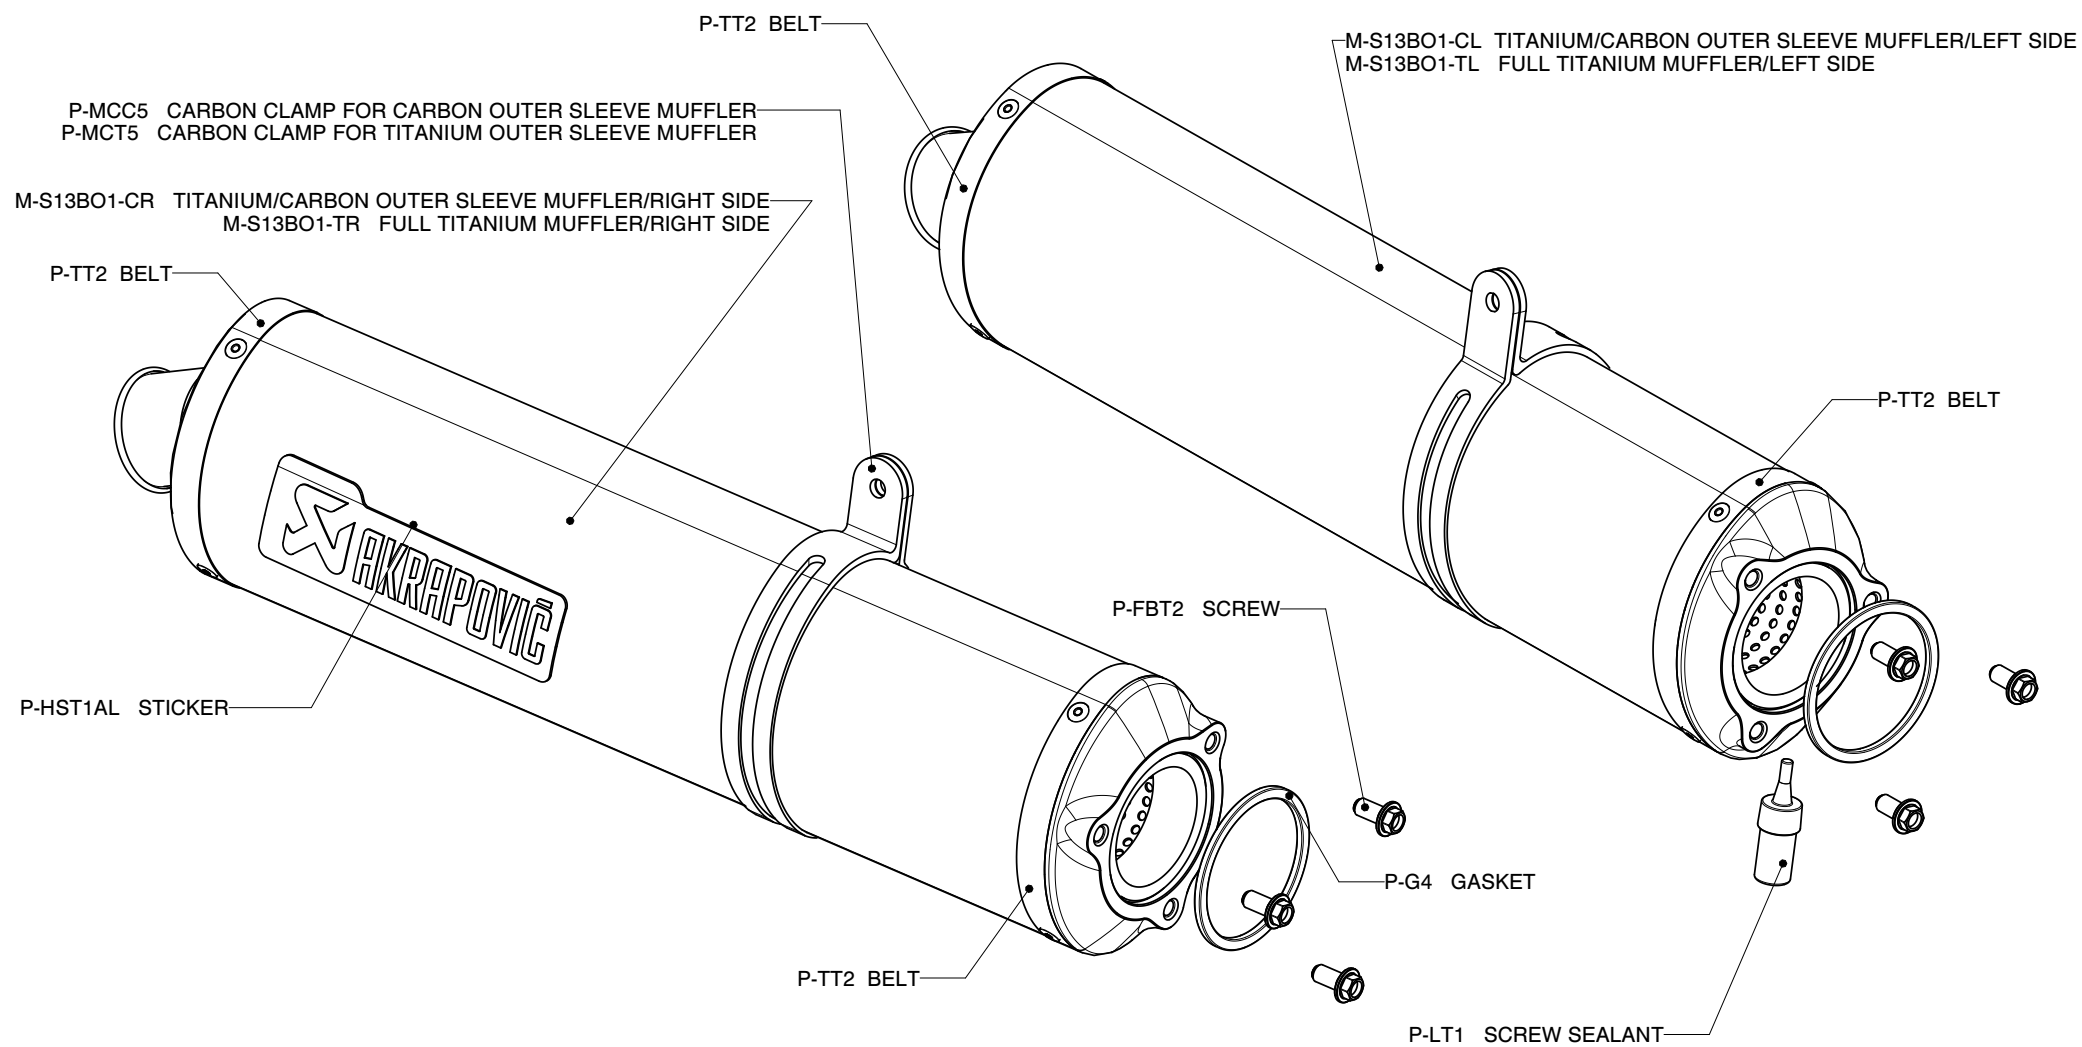

# SUZUKI GSX-R 1300 Hayabusa Bolt-on system

Product code: S-S13BO1-C

S-S13BO1-T