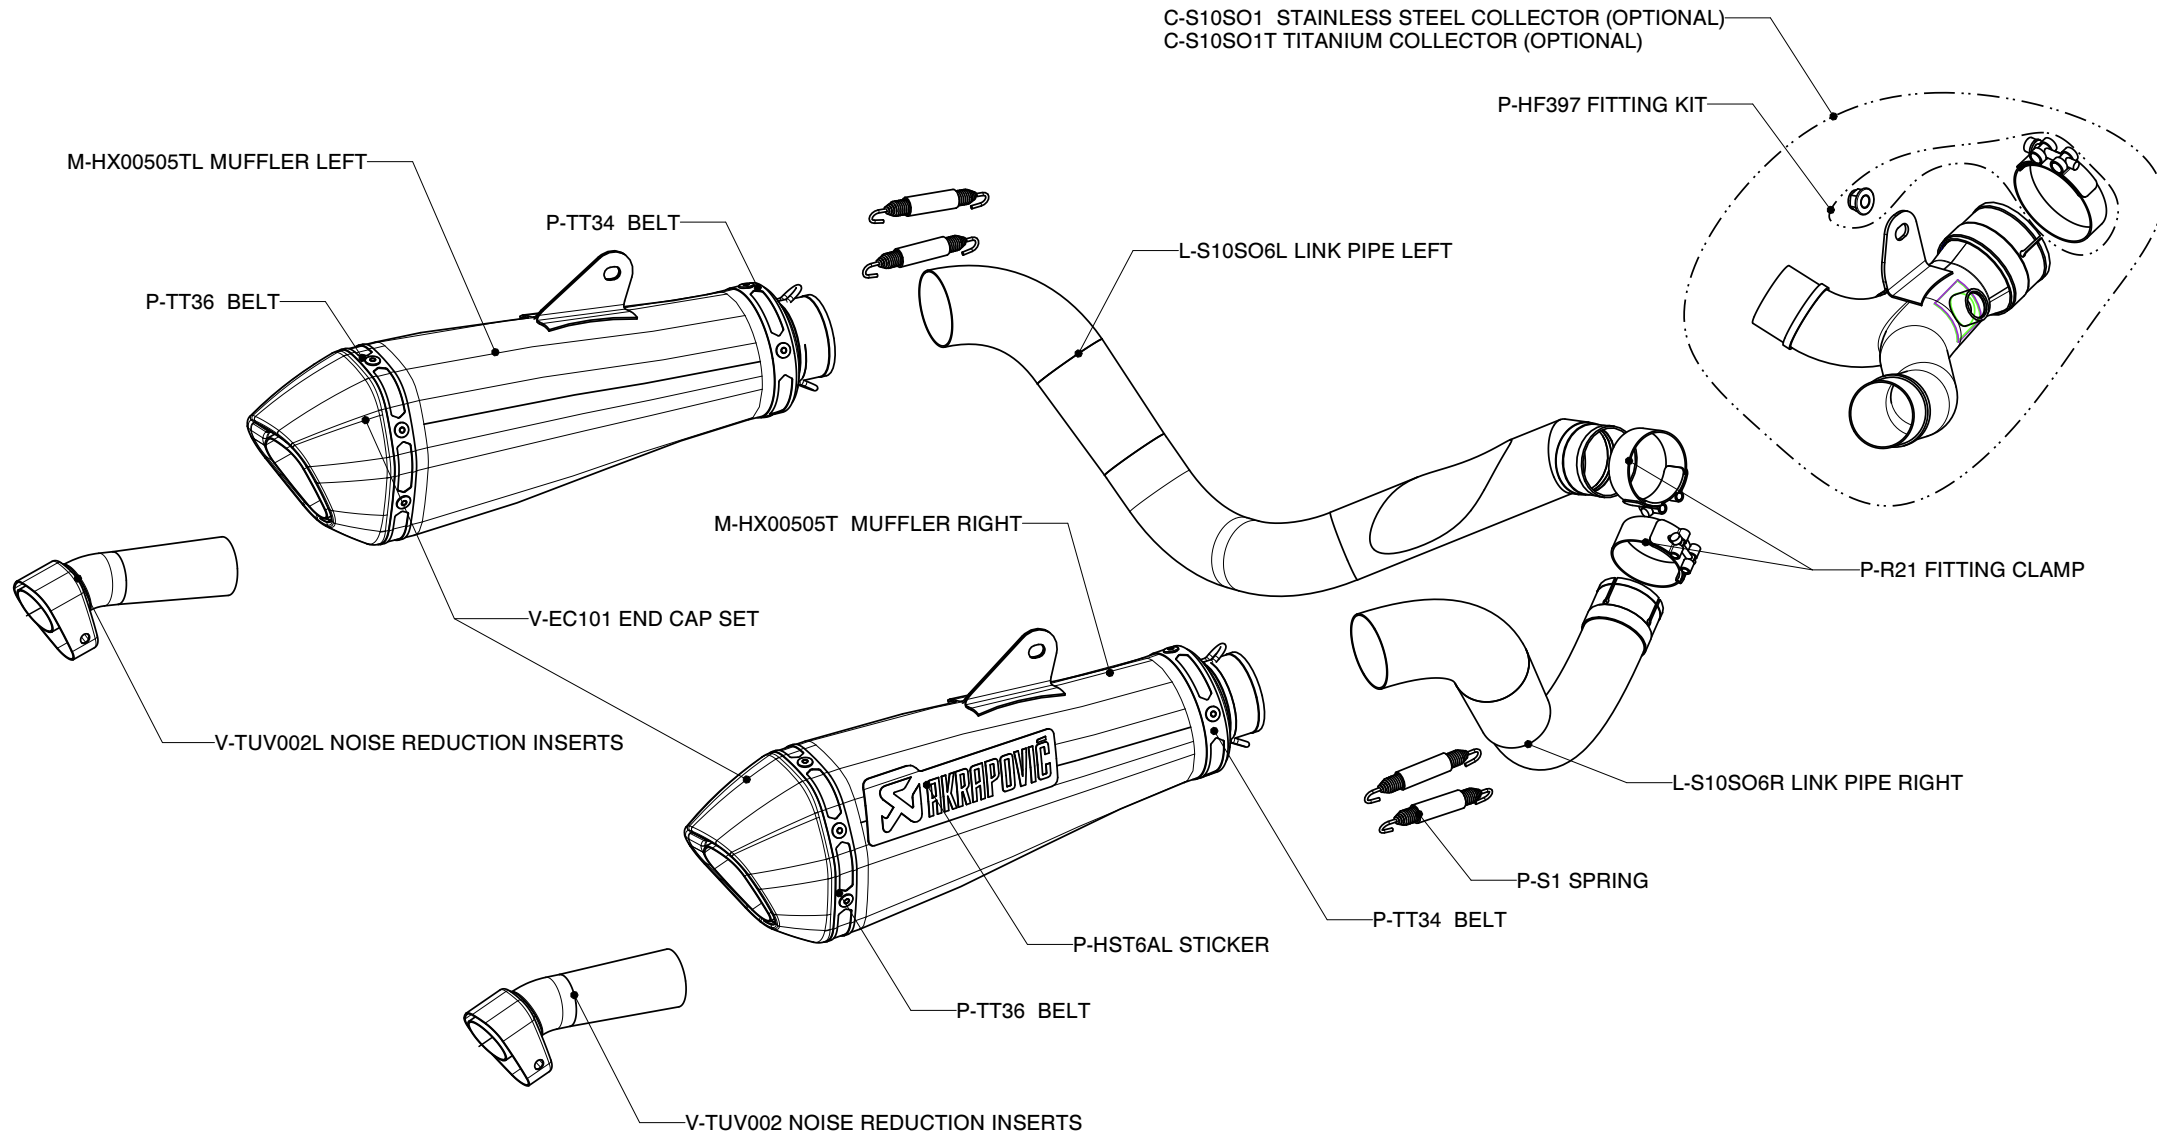

SUZUKI GSX-R 1000,SLIP-ON CZ TWIN exhaust system / Street legal

Product code: S-S10SO7-HXT

MUFFLER REPAIR KITS	
REPACK	P-RPCK36
SLEEVE for Left muffler	P-RKS247XT32
SLEEVE for Right muffler	P-RKS248XT32

WARNING! IN COMBINATION WITH OPTIONAL COLLECTOR, THE SLIP ON HOMOLOGATION IS NOT VALID!