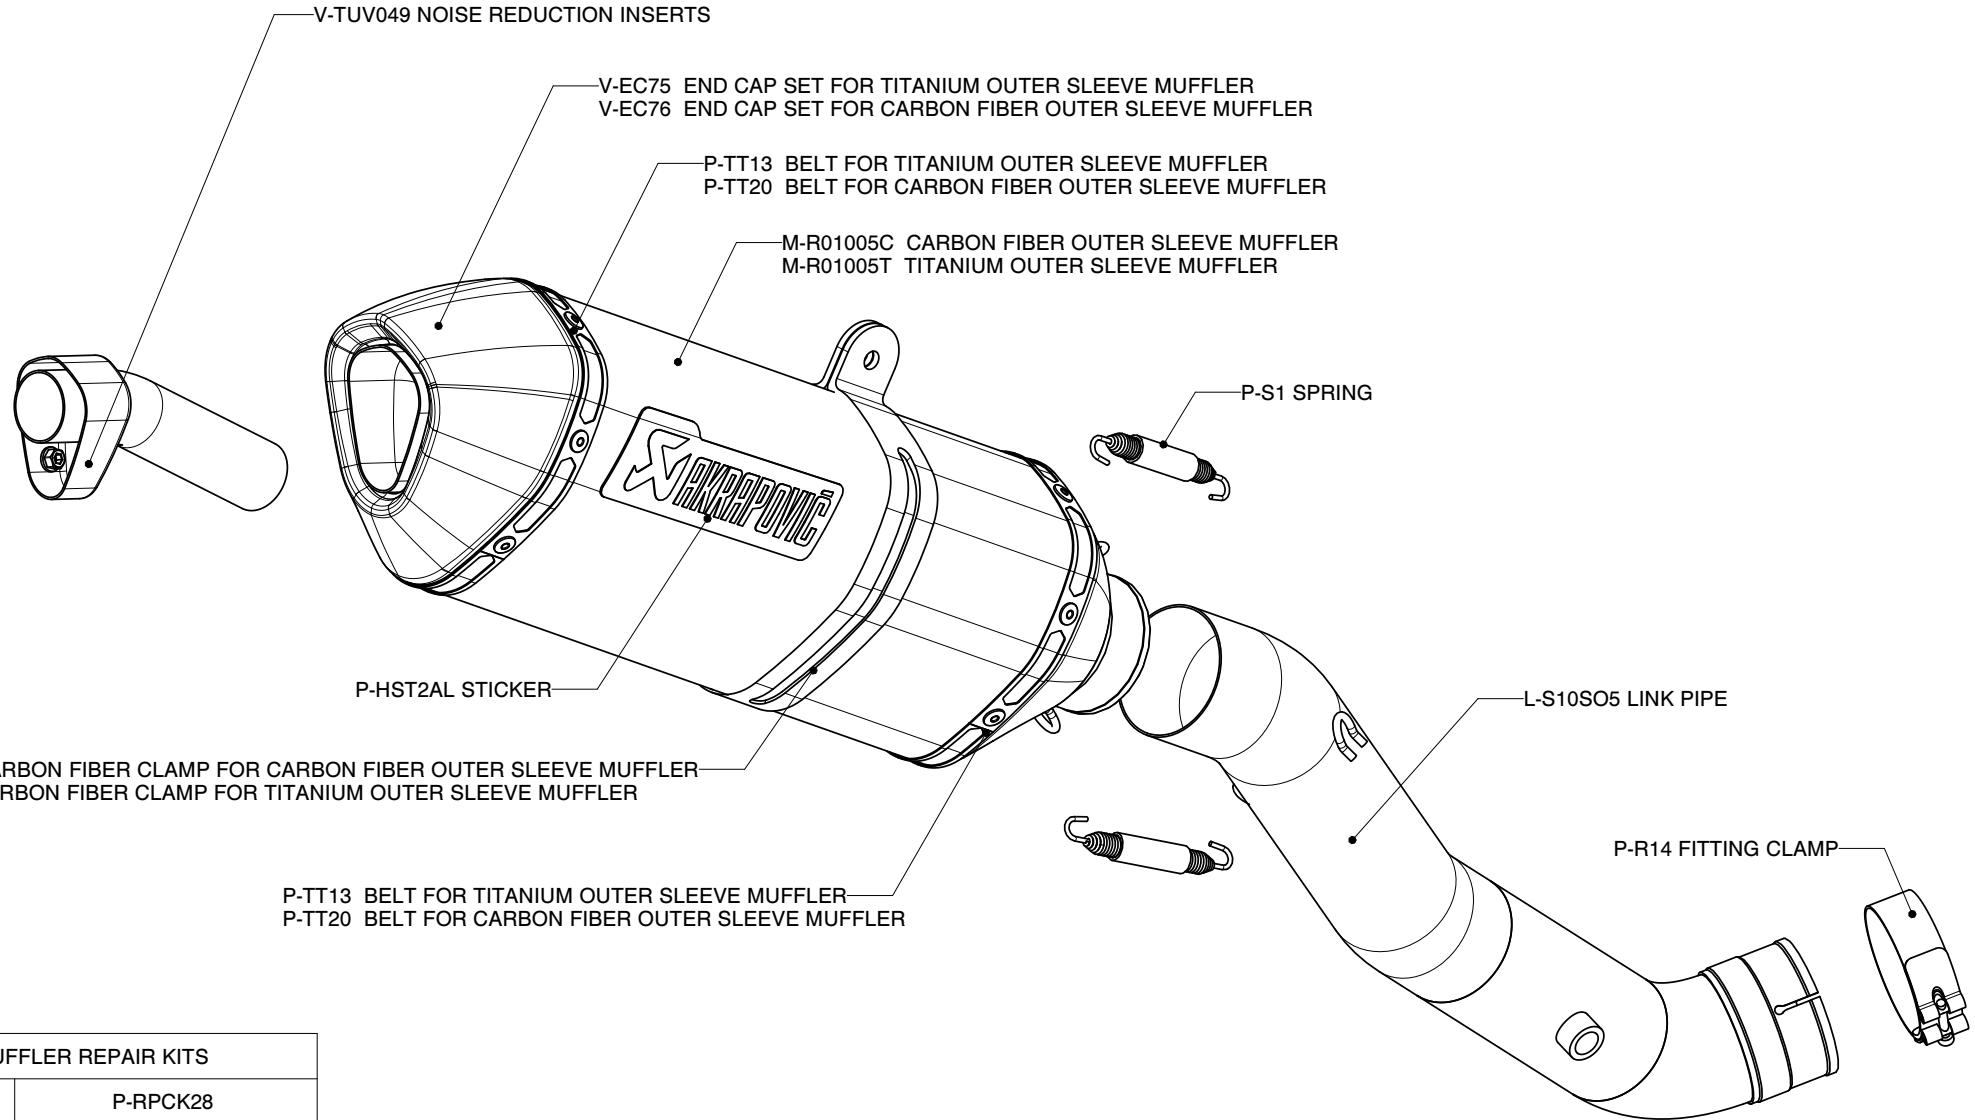

SUZUKI GSX-R 1000, SLIP-ON SINGLE exhaust system

Product code: S-S10SO5-RC

S-S10SO5-RT

P-MCCR18 CARBON FIBER CLAMP FOR CARBON FIBER OUTER SLEEVE MUFFLER
 P-MCTR18 CARBON FIBER CLAMP FOR TITANIUM OUTER SLEEVE MUFFLER

P-TT13 BELT FOR TITANIUM OUTER SLEEVE MUFFLER
 P-TT20 BELT FOR CARBON FIBER OUTER SLEEVE MUFFLER

MUFFLER REPAIR KITS	
REPACK	P-RPCK28
SLEEVE	P-RKS125RT35 - TITANIUM
	P-RKS124RC35 - CARBON