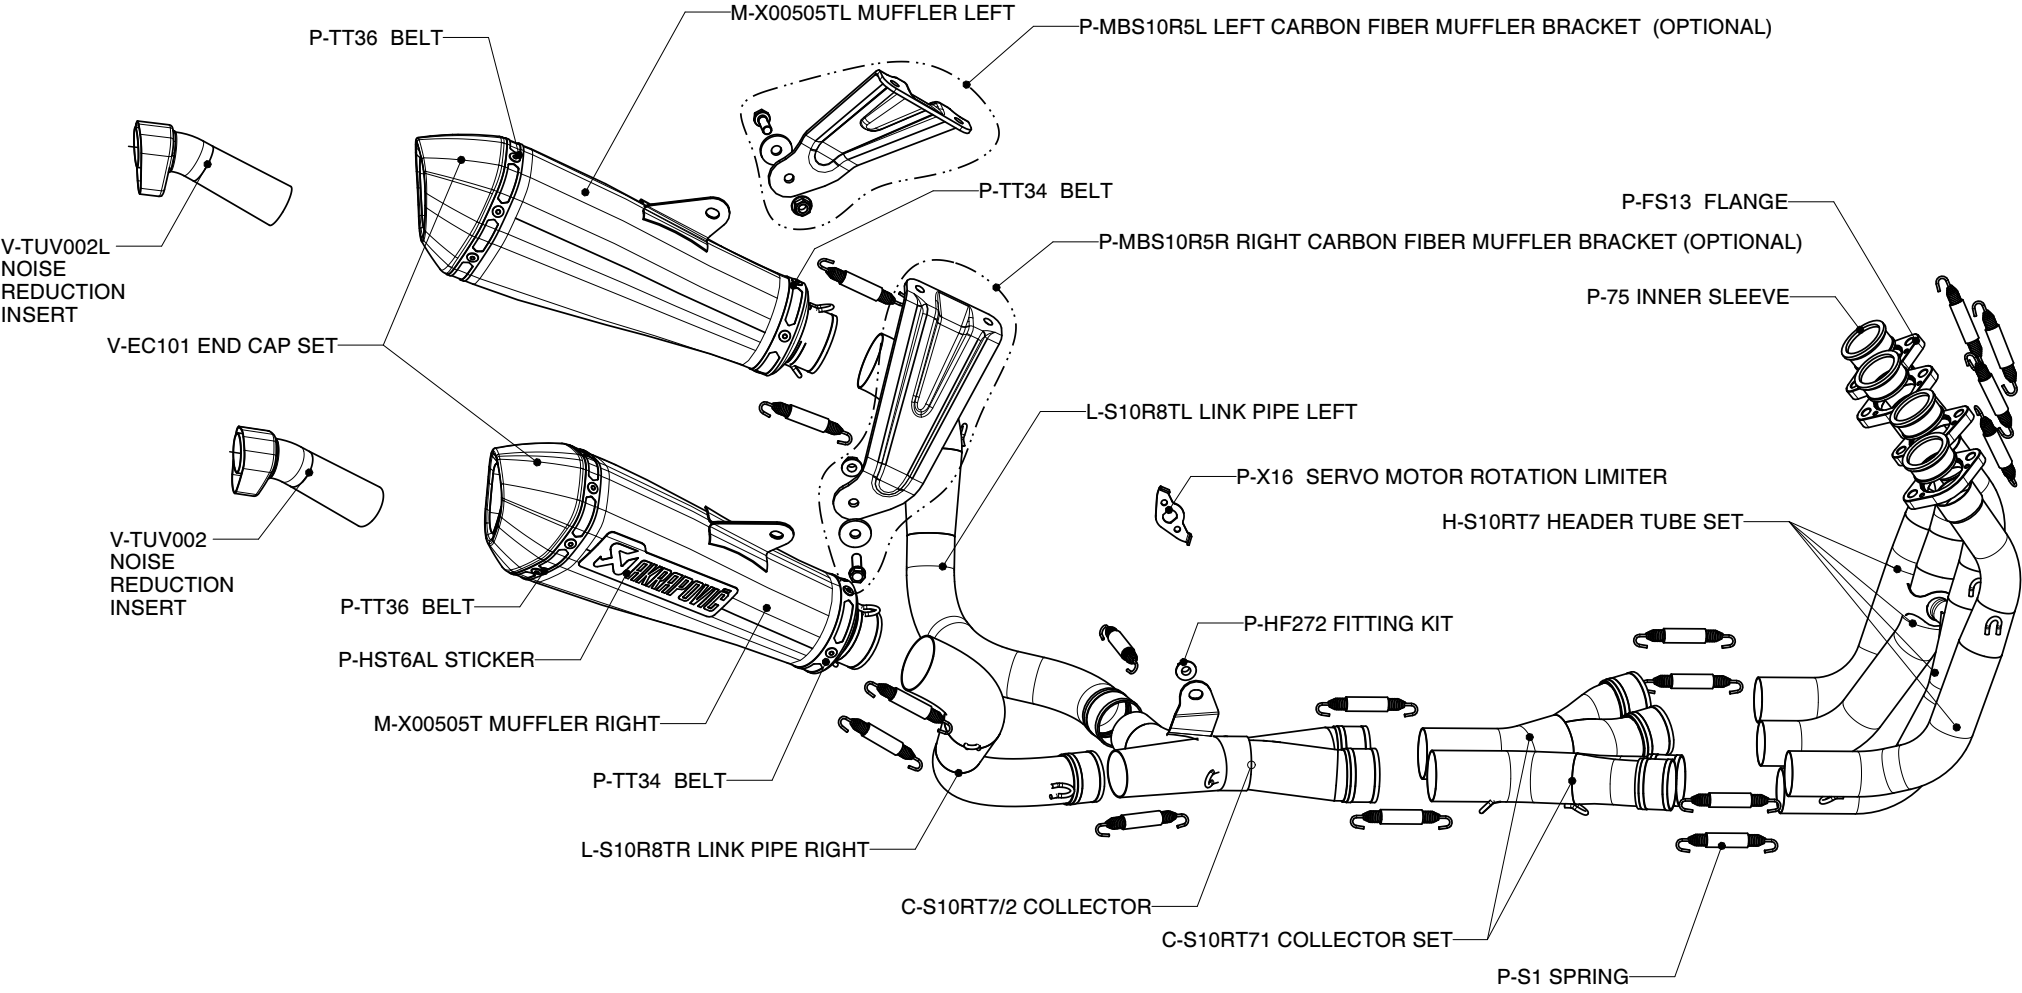

**SUZUKI GSX-R 1000, Complete exhaust system / EVOLUTION LINE - TWIN with CZ mufflers**  
**Product code: S-S10RFT7T-XT**

MUFFLER REPAIR KITS	
REPACK	P-RPCK36
SLEEVE for Left muffler	P-RKS247XT32
SLEEVE for Right muffler	P-RKS247XT32