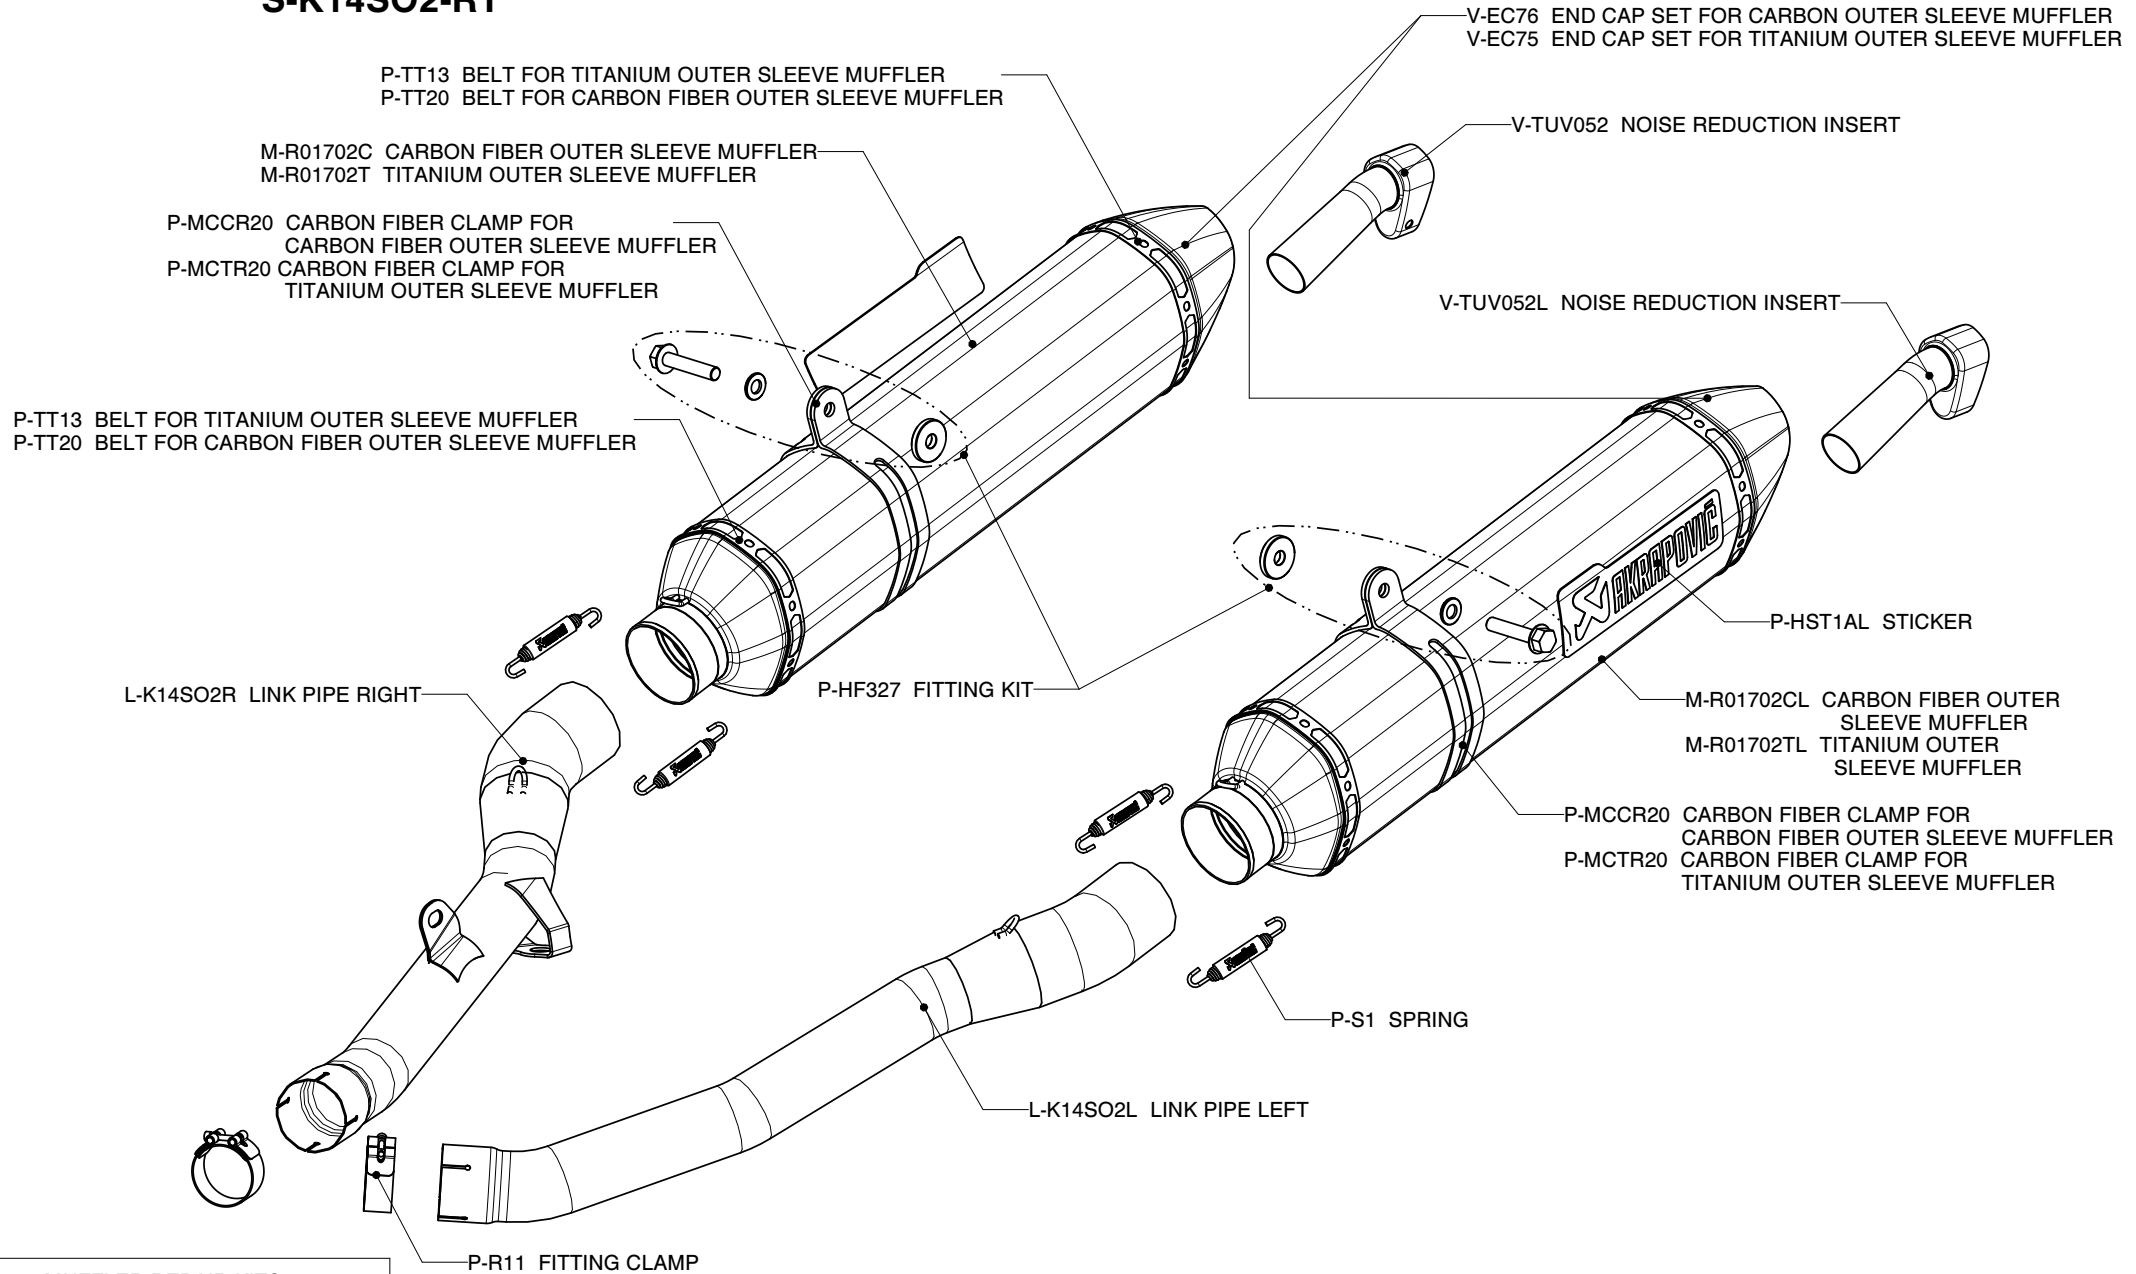

KAWASAKI ZZR 1400 (ZX-14), SLIP-ON exhaust system / Street legal

Product code: S-K14SO2-RC

S-K14SO2-RT

MUFFLER REPAIR KITS

REPACK

P-RPCK31

SLEEVE

P-RKS217RT45 - TITANIUM

P-RKS216RC45 - CARBON