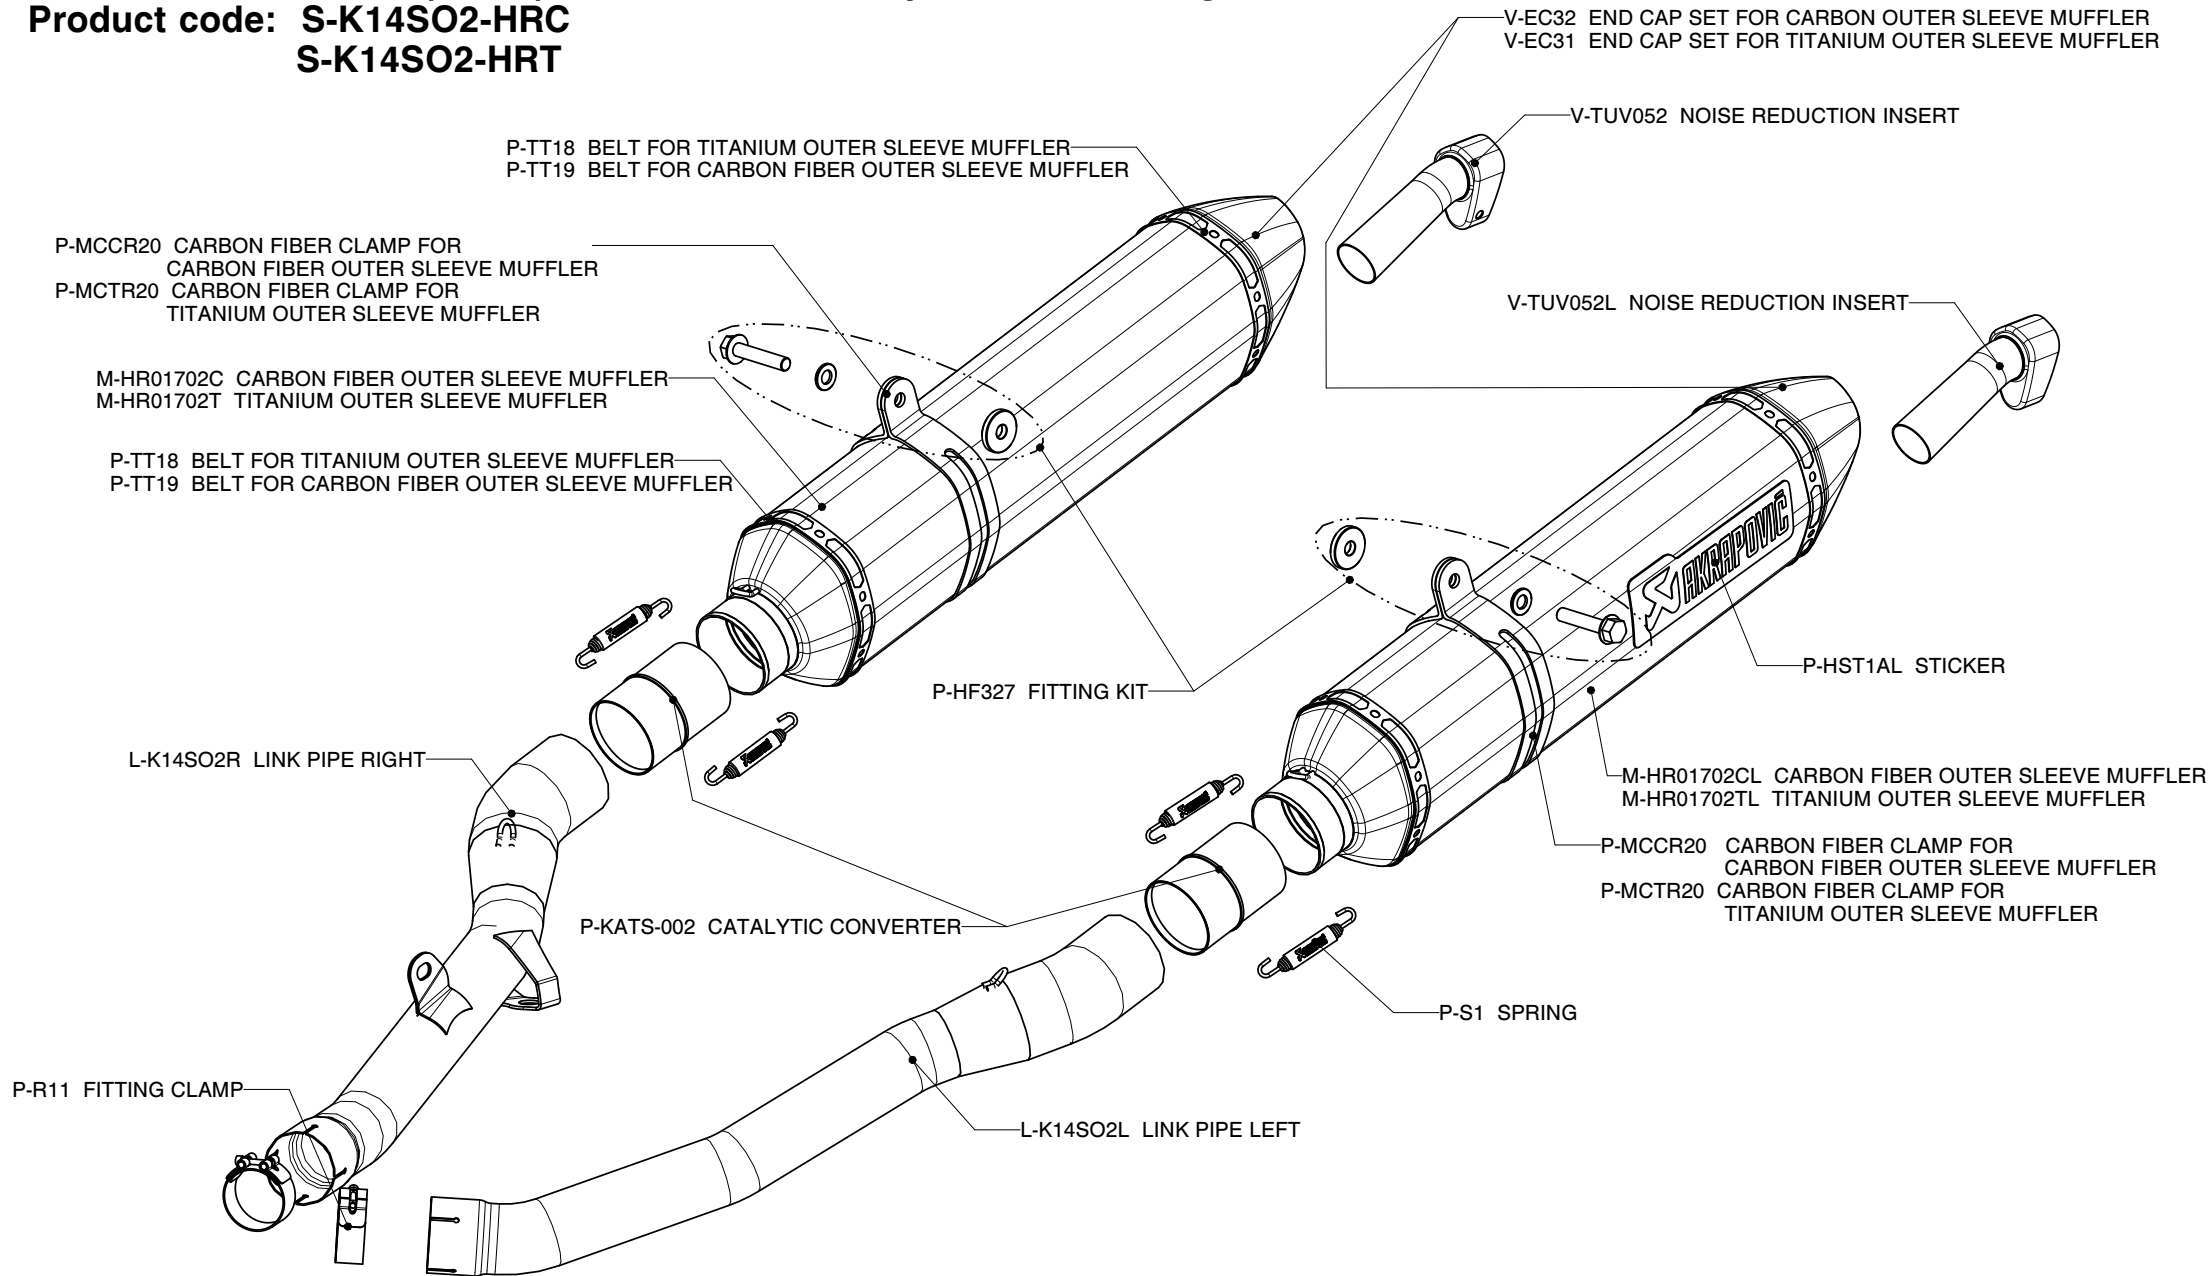

# KAWASAKI ZZR 1400 (ZX-14), SLIP-ON exhaust system / Street legal

Product code: **S-K14SO2-HRC**

**S-K14SO2-HRT**

MUFFLER REPAIR KITS	
REPACK	P-RPCK37
SLEEVE	P-RKS89ZT35 - TITANIUM
	P-RKS88ZC35 - CARBON