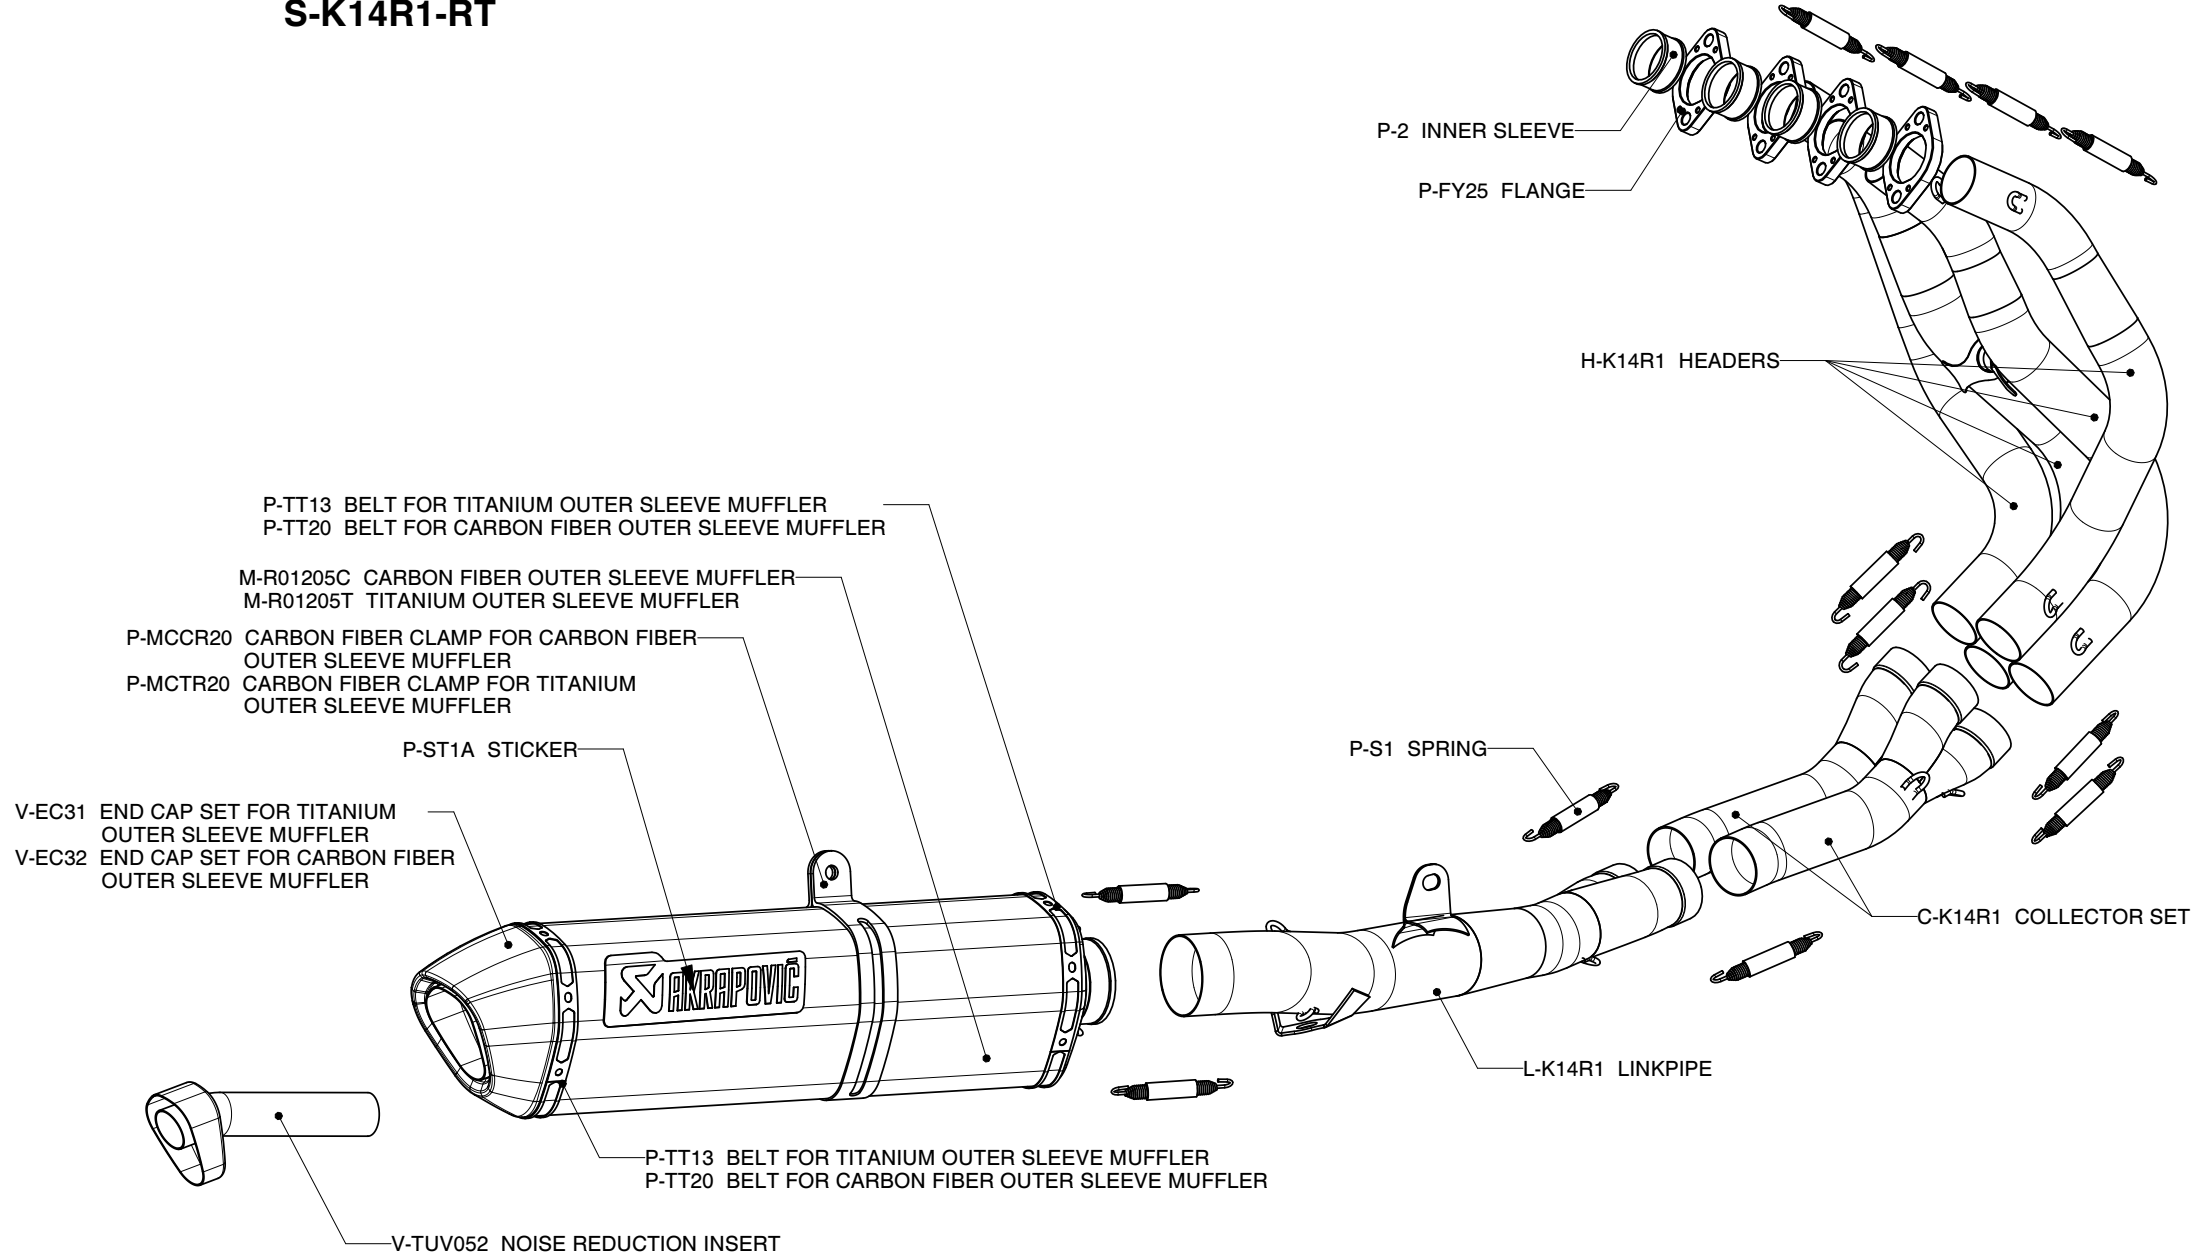

KAWASAKI ZZR 1400, Complete exhaust system / RACING LINE

Product code: S-K14R1-RC

S-K14R1-RT

MUFFLER REPAIR KITS	
REPACK	P-RPCK34
SLEEVE	P-RKS81RT45 - TITANIUM
	P-RKS100RC45 - CARBON