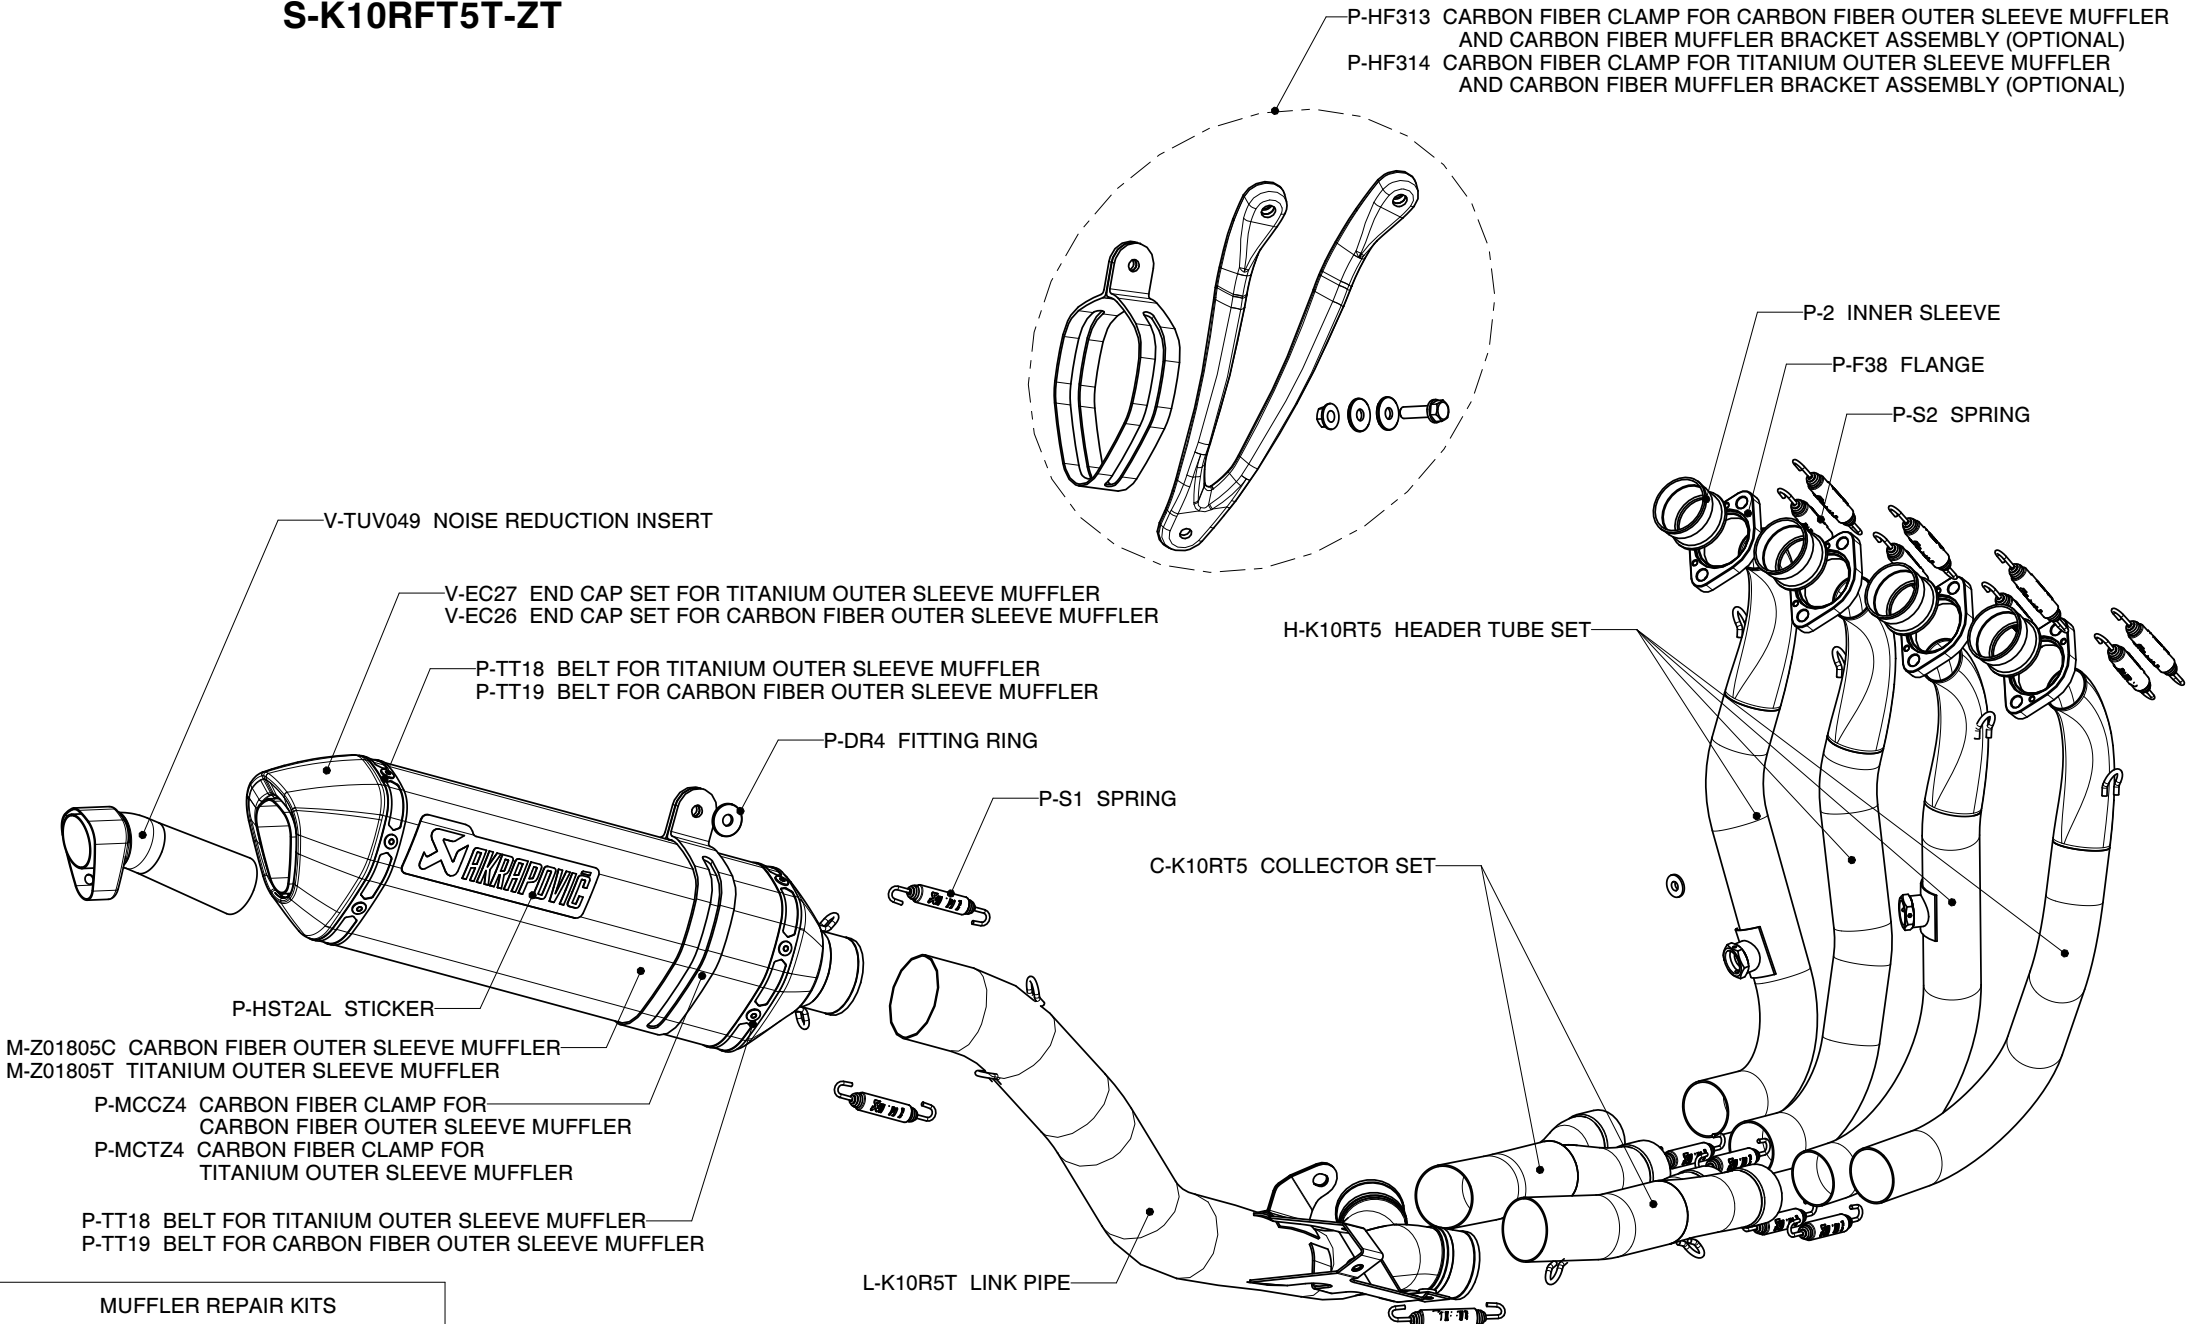

KAWASAKI ZX-10R, Complete exhaust system / EVOLUTION LINE / EVO1

Product code: S-K10RFT5T-ZC

S-K10RFT5T-ZT

MUFFLER REPAIR KITS	
REPACK	P-RPCK26
SLEEVE	P-RKS89ZT35 - TITANIUM
	P-RKS88ZC35 - CARBON