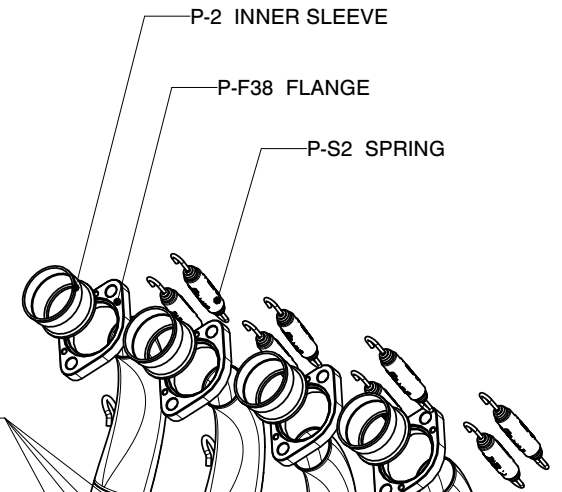

V-TUV049 NOISE REDUCTION INSERT

V-EC26 END CAP SET FOR CARBON FIBER OUTER SLEEVE MUFFLER
V-EC27 END CAP SET FOR TITANIUM OUTER SLEEVE MUFFLER

P-TT18 BELT FOR TITANIUM OUTER SLEEVE MUFFLER
P-TT19 BELT FOR CARBON FIBER OUTER SLEEVE MUFFLER

P-MCCZ4 CARBON FIBER CLAMP FOR CARBON FIBER OUTER SLEEVE MUFFLER
P-MCTZ4 CARBON FIBER CLAMP FOR TITANIUM OUTER SLEEVE MUFFLER

P-DR4 FITTING RING

P-HST2AL STICKER

H-K10R7 HEADER TUBE SET

P-2 INNER SLEEVE

P-F38 FLANGE

P-S2 SPRING