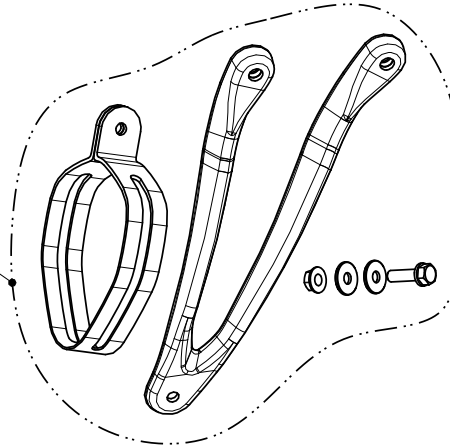

# KAWASAKI ZX-10R, Complete exhaust system / RACING LINE

Product code: **S-K10R7-ZC**  
**S-K10R7-ZT**

P-HF313 CA CLAMP FOR CARBON OUTER SLEEVE MUFFLER  
 AND CA MUFFLER BRACKET ASSEMBLY (OPTIONAL)  
 P-HF314 CA CLAMP FOR TITANIUM OUTER SLEEVE MUFFLER  
 AND CA MUFFLER BRACKET ASSEMBLY (OPTIONAL)

V-TUV049 NOISE REDUCTION INSERT

V-EC26 END CAP SET FOR CARBON FIBER OUTER SLEEVE MUFFLER  
 V-EC27 END CAP SET FOR TITANIUM OUTER SLEEVE MUFFLER

P-TT18 BELT FOR TITANIUM OUTER SLEEVE MUFFLER  
 P-TT19 BELT FOR CARBON FIBER OUTER SLEEVE MUFFLER

P-MCCZ4 CARBON FIBER CLAMP FOR CARBON FIBER OUTER SLEEVE MUFFLER  
 P-MCTZ4 CARBON FIBER CLAMP FOR TITANIUM OUTER SLEEVE MUFFLER

P-DR4 FITTING RING

P-HST2AL STICKER

H-K10R7 HEADER TUBE SET

P-2 INNER SLEEVE