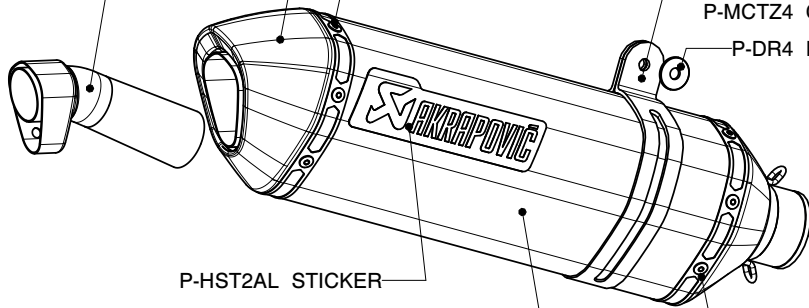

V-TUV049 NOISE REDUCTION INSERT

V-EC26 END CAP SET FOR CARBON FIBER OUTER SLEEVE MUFFLER
V-EC27 END CAP SET FOR TITANIUM OUTER SLEEVE MUFFLER

P-TT18 BELT FOR TITANIUM OUTER SLEEVE MUFFLER
P-TT19 BELT FOR CARBON FIBER OUTER SLEEVE MUFFLER

P-MCCZ4 CARBON FIBER CLAMP FOR CARBON FIBER OUTER SLEEVE MUFFLER
P-MCTZ4 CARBON FIBER CLAMP FOR TITANIUM OUTER SLEEVE MUFFLER

P-DR4 FITTING RING

P-HST2AL STICKER

H-K10R7 HEADER TUBE SET

P-2 INNER SLEEVE

P-F38 FLANGE

P-S2 SPRING