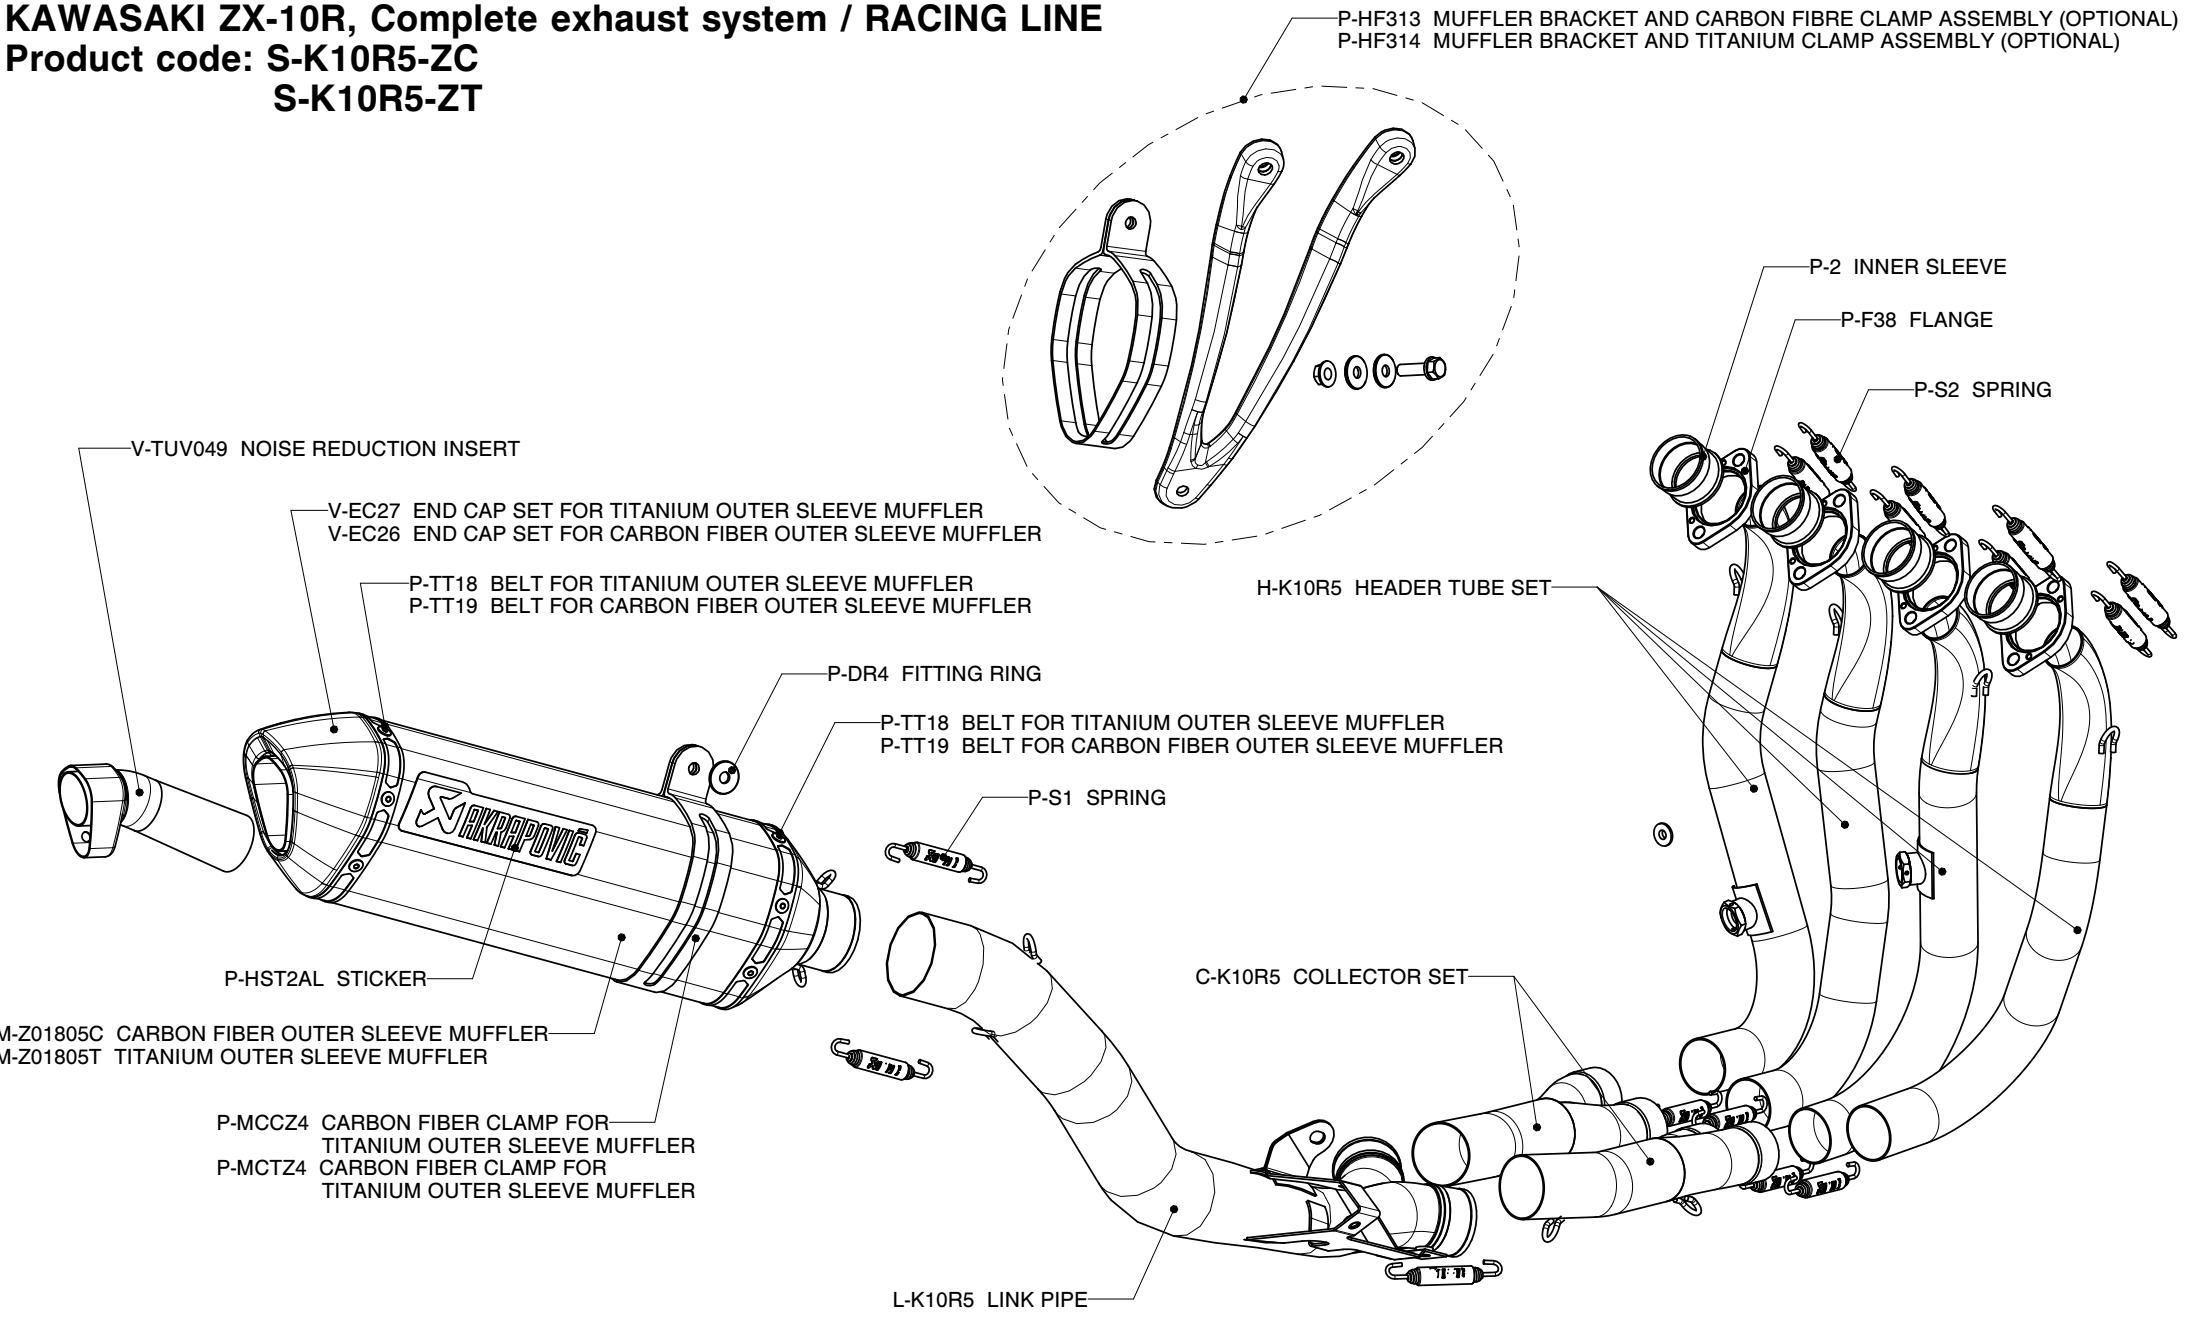

KAWASAKI ZX-10R, Complete exhaust system / RACING LINE

Product code: S-K10R5-ZC

S-K10R5-ZT

| MUFFLER REPAIR KITS | |
|---------------------|------------------------|
| REPACK | P-RPCK26 |
| SLEEVE | P-RKS89ZT35 - TITANIUM |
| | P-RKS88ZC35 - CARBON |