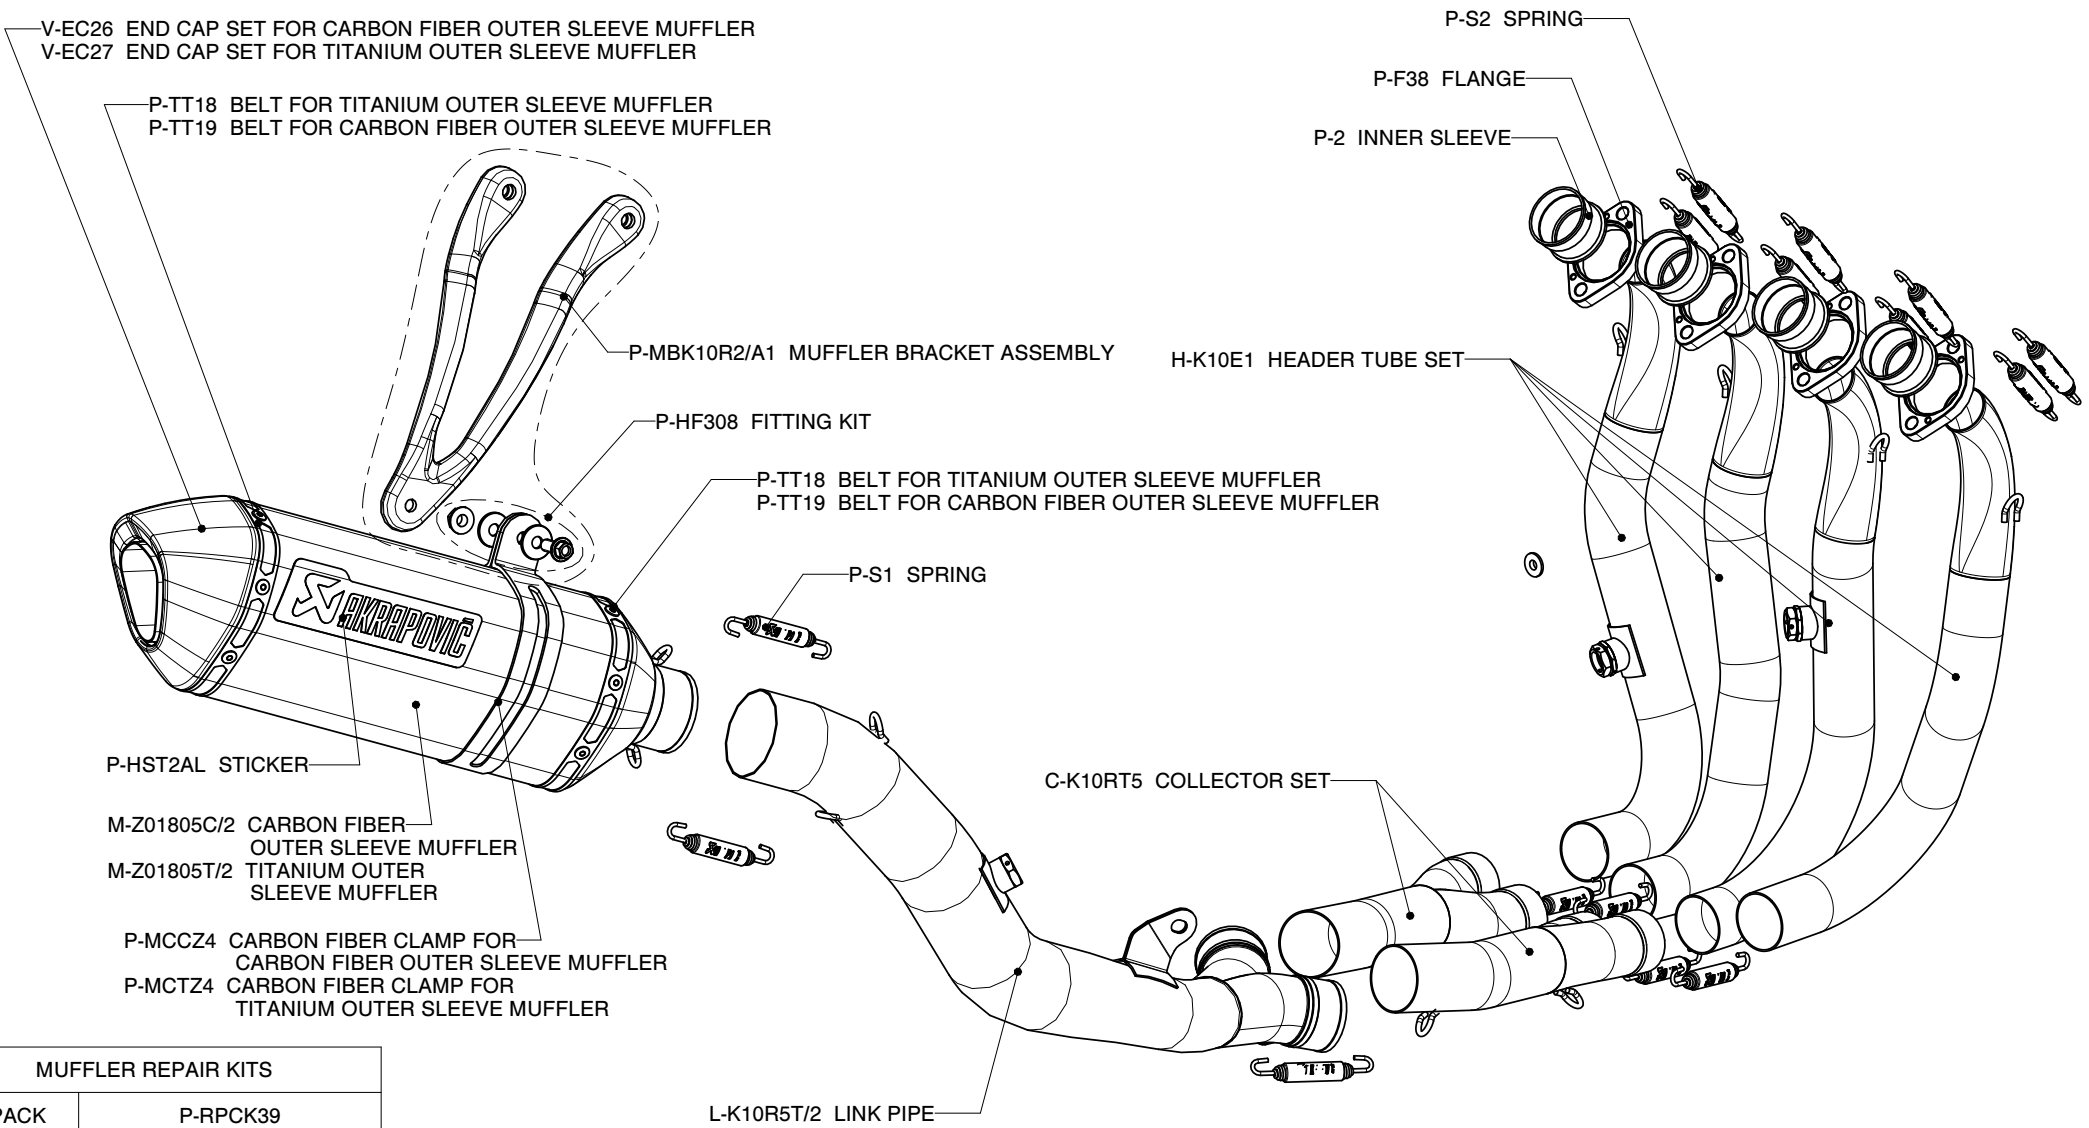

KAWASAKI ZX-10R, Complete exhaust sistem / EVOLUTION LINE - KIT / EVO2

Product code: S-K10E1-ZC/2

S-K10E1-ZT/2

| MUFFLER REPAIR KITS | |
|---------------------|-------------------------|
| REPACK | P-RPCK39 |
| SLEEVE | P-RKS116ZT30 - TITANIUM |
| | P-RKS115ZC30 - CARBON |