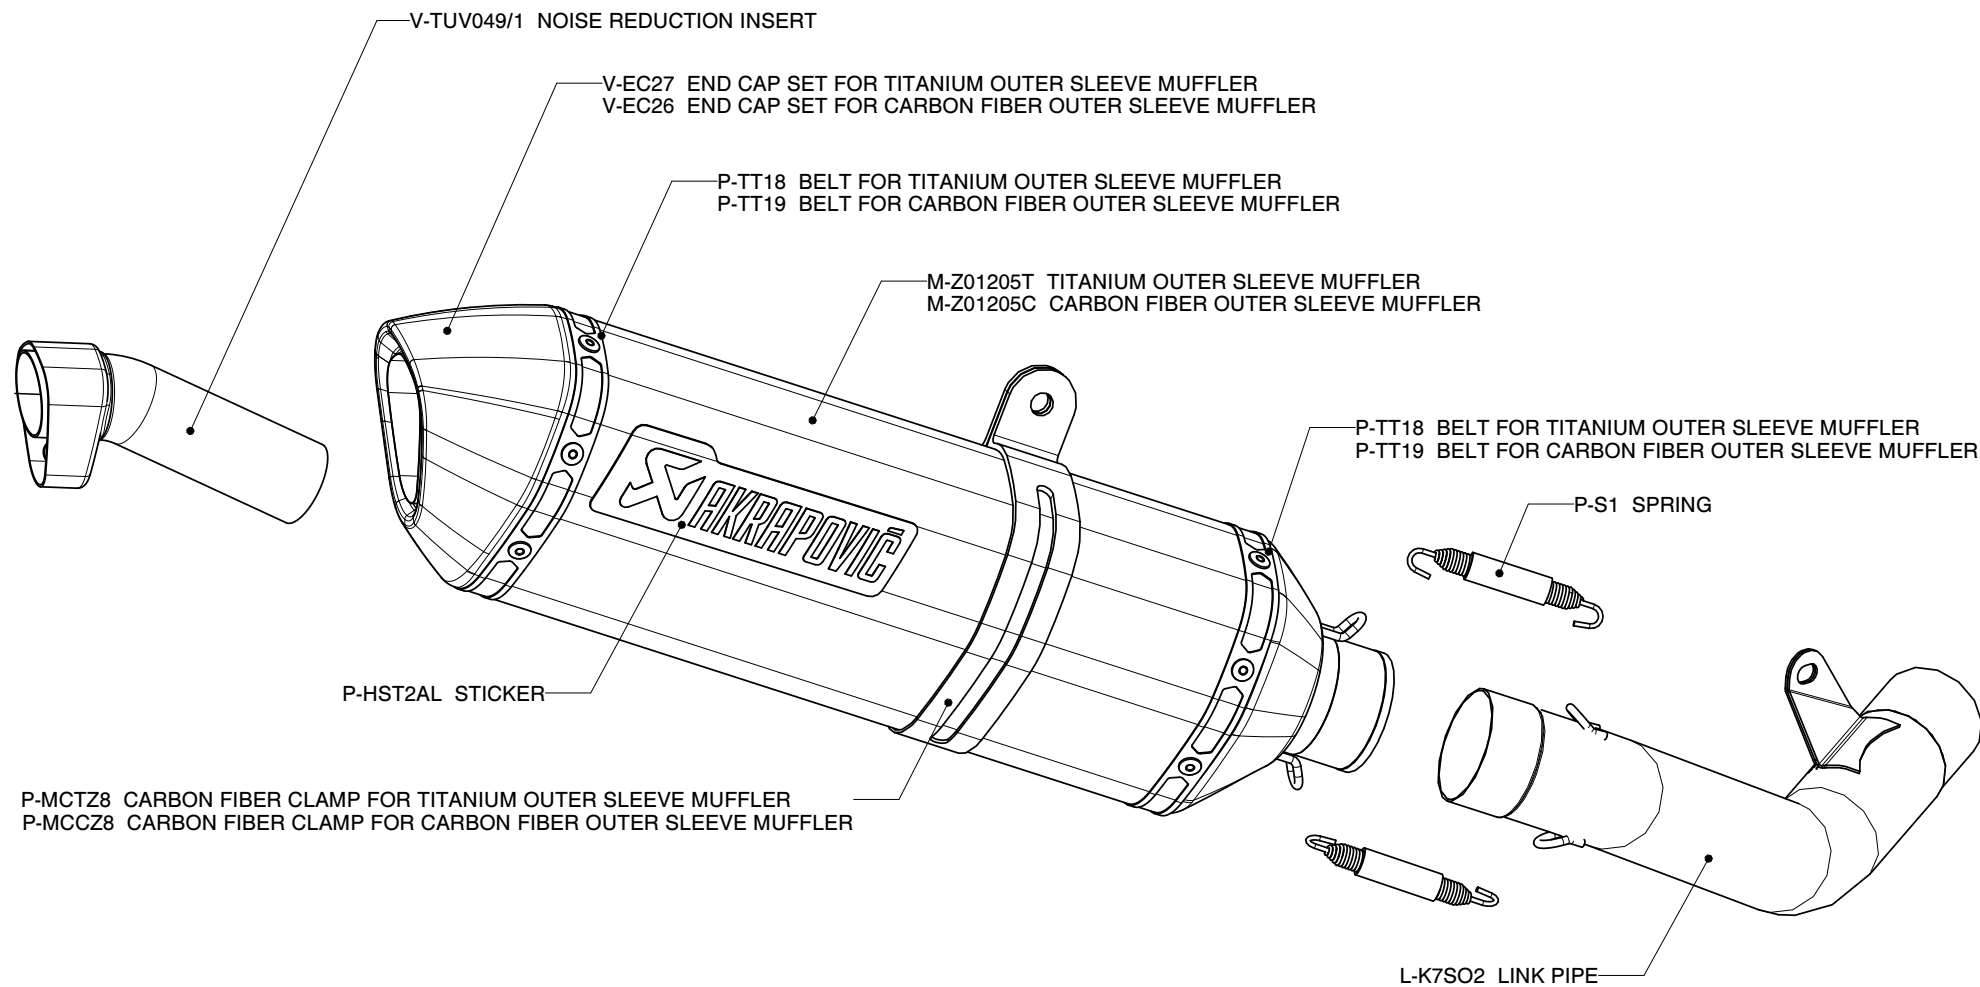

# KAWASAKI Z750, SLIP-ON exhaust system

## KAWASAKI Z750R

Product code: S-K7SO2-ZT

S-K7SO2-ZC