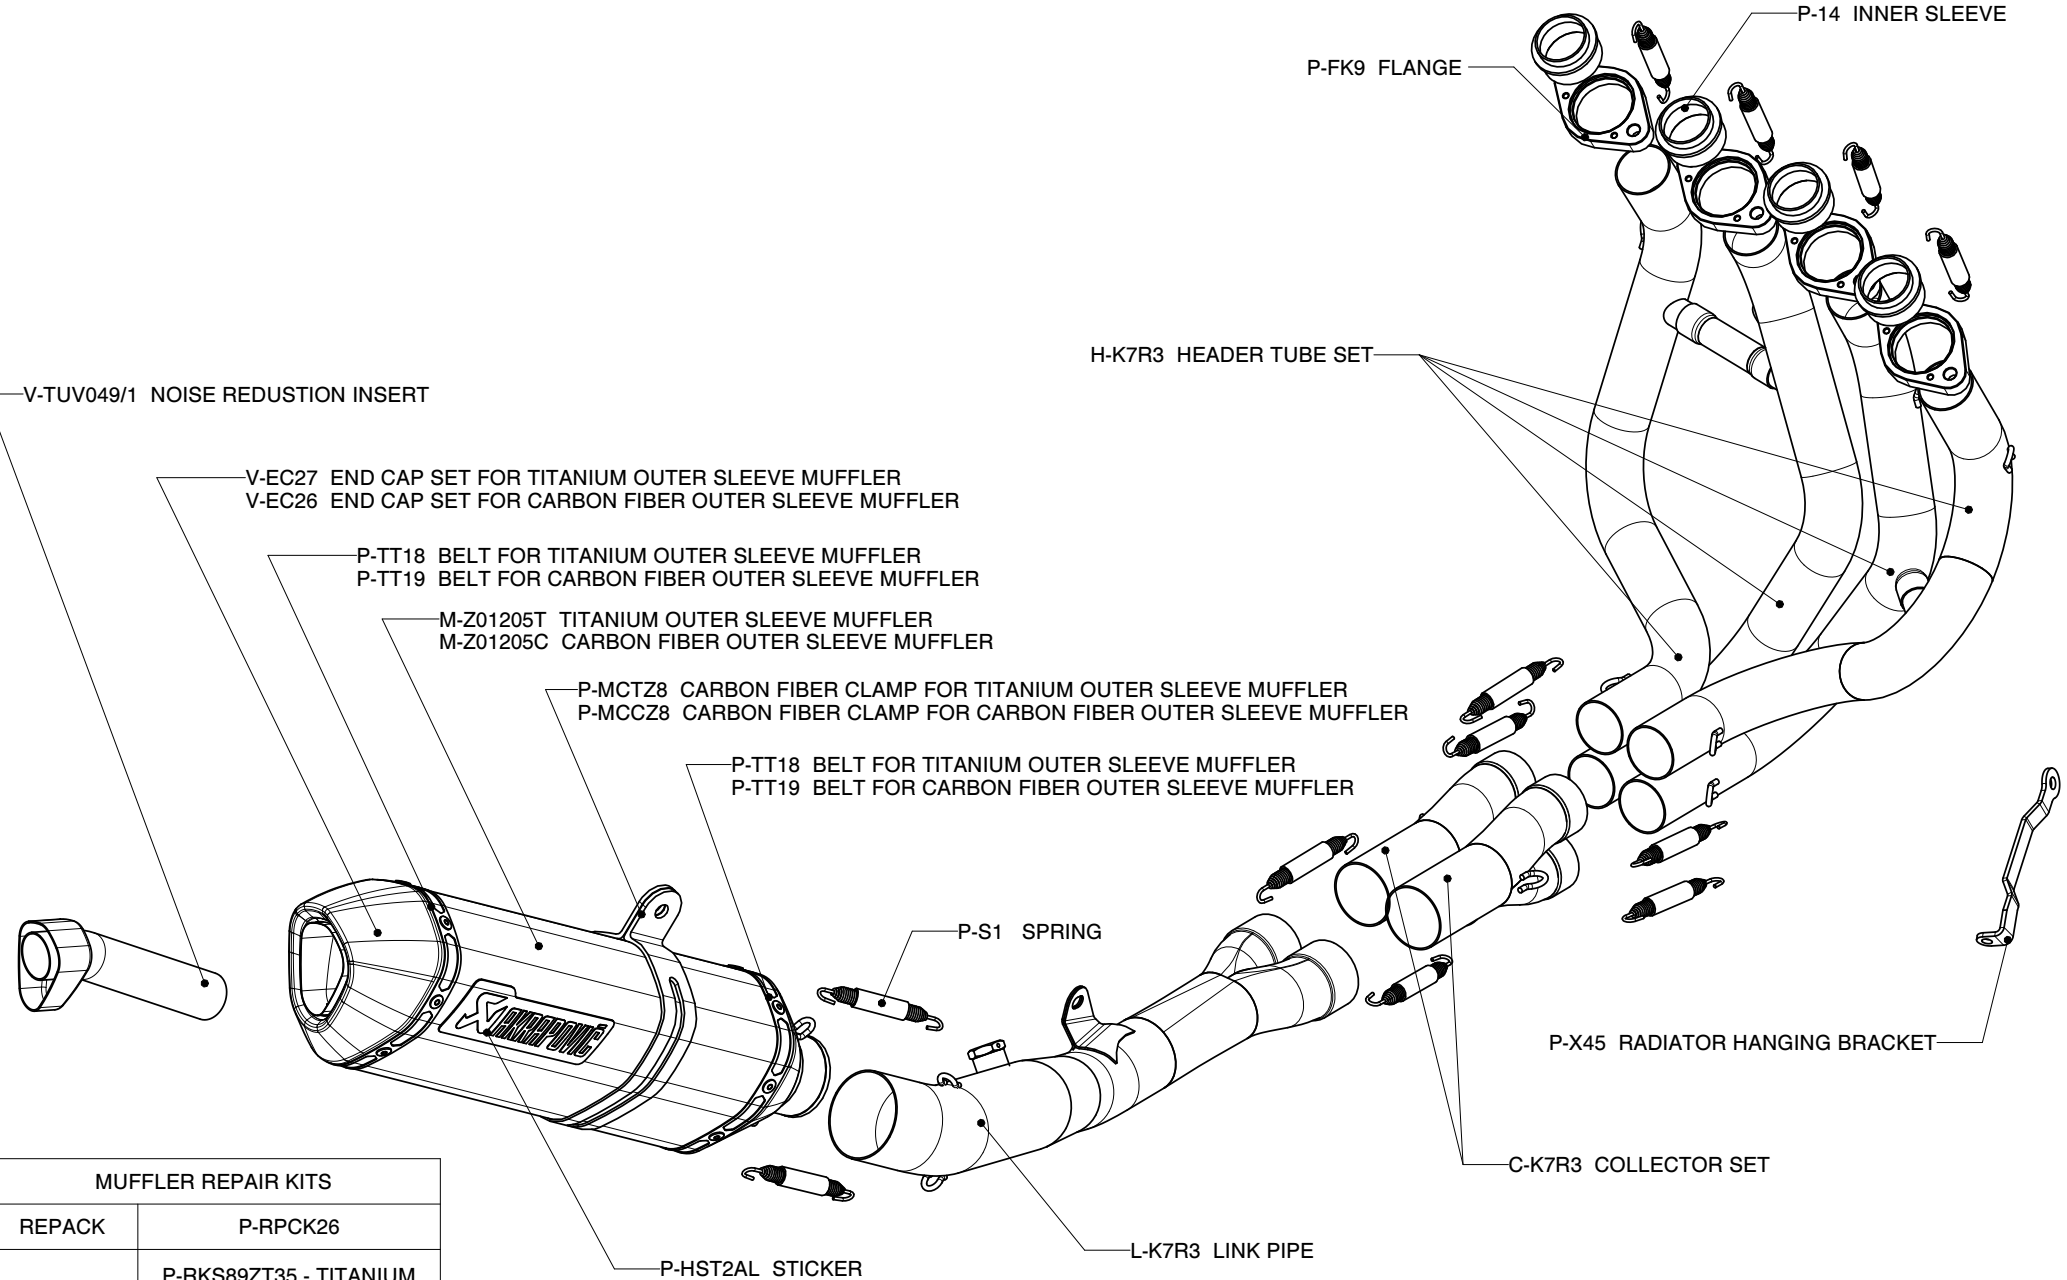

KAWASAKI Z750, Complete exhaust system / RACING LINE

KAWASAKI Z750R

Product code: S-K7R3-ZC

MUFFLER REPAIR KITS	
REPACK	P-RPCK26
SLEEVE	P-RKS89ZT35 - TITANIUM
	P-RKS88ZC35 - CARBON