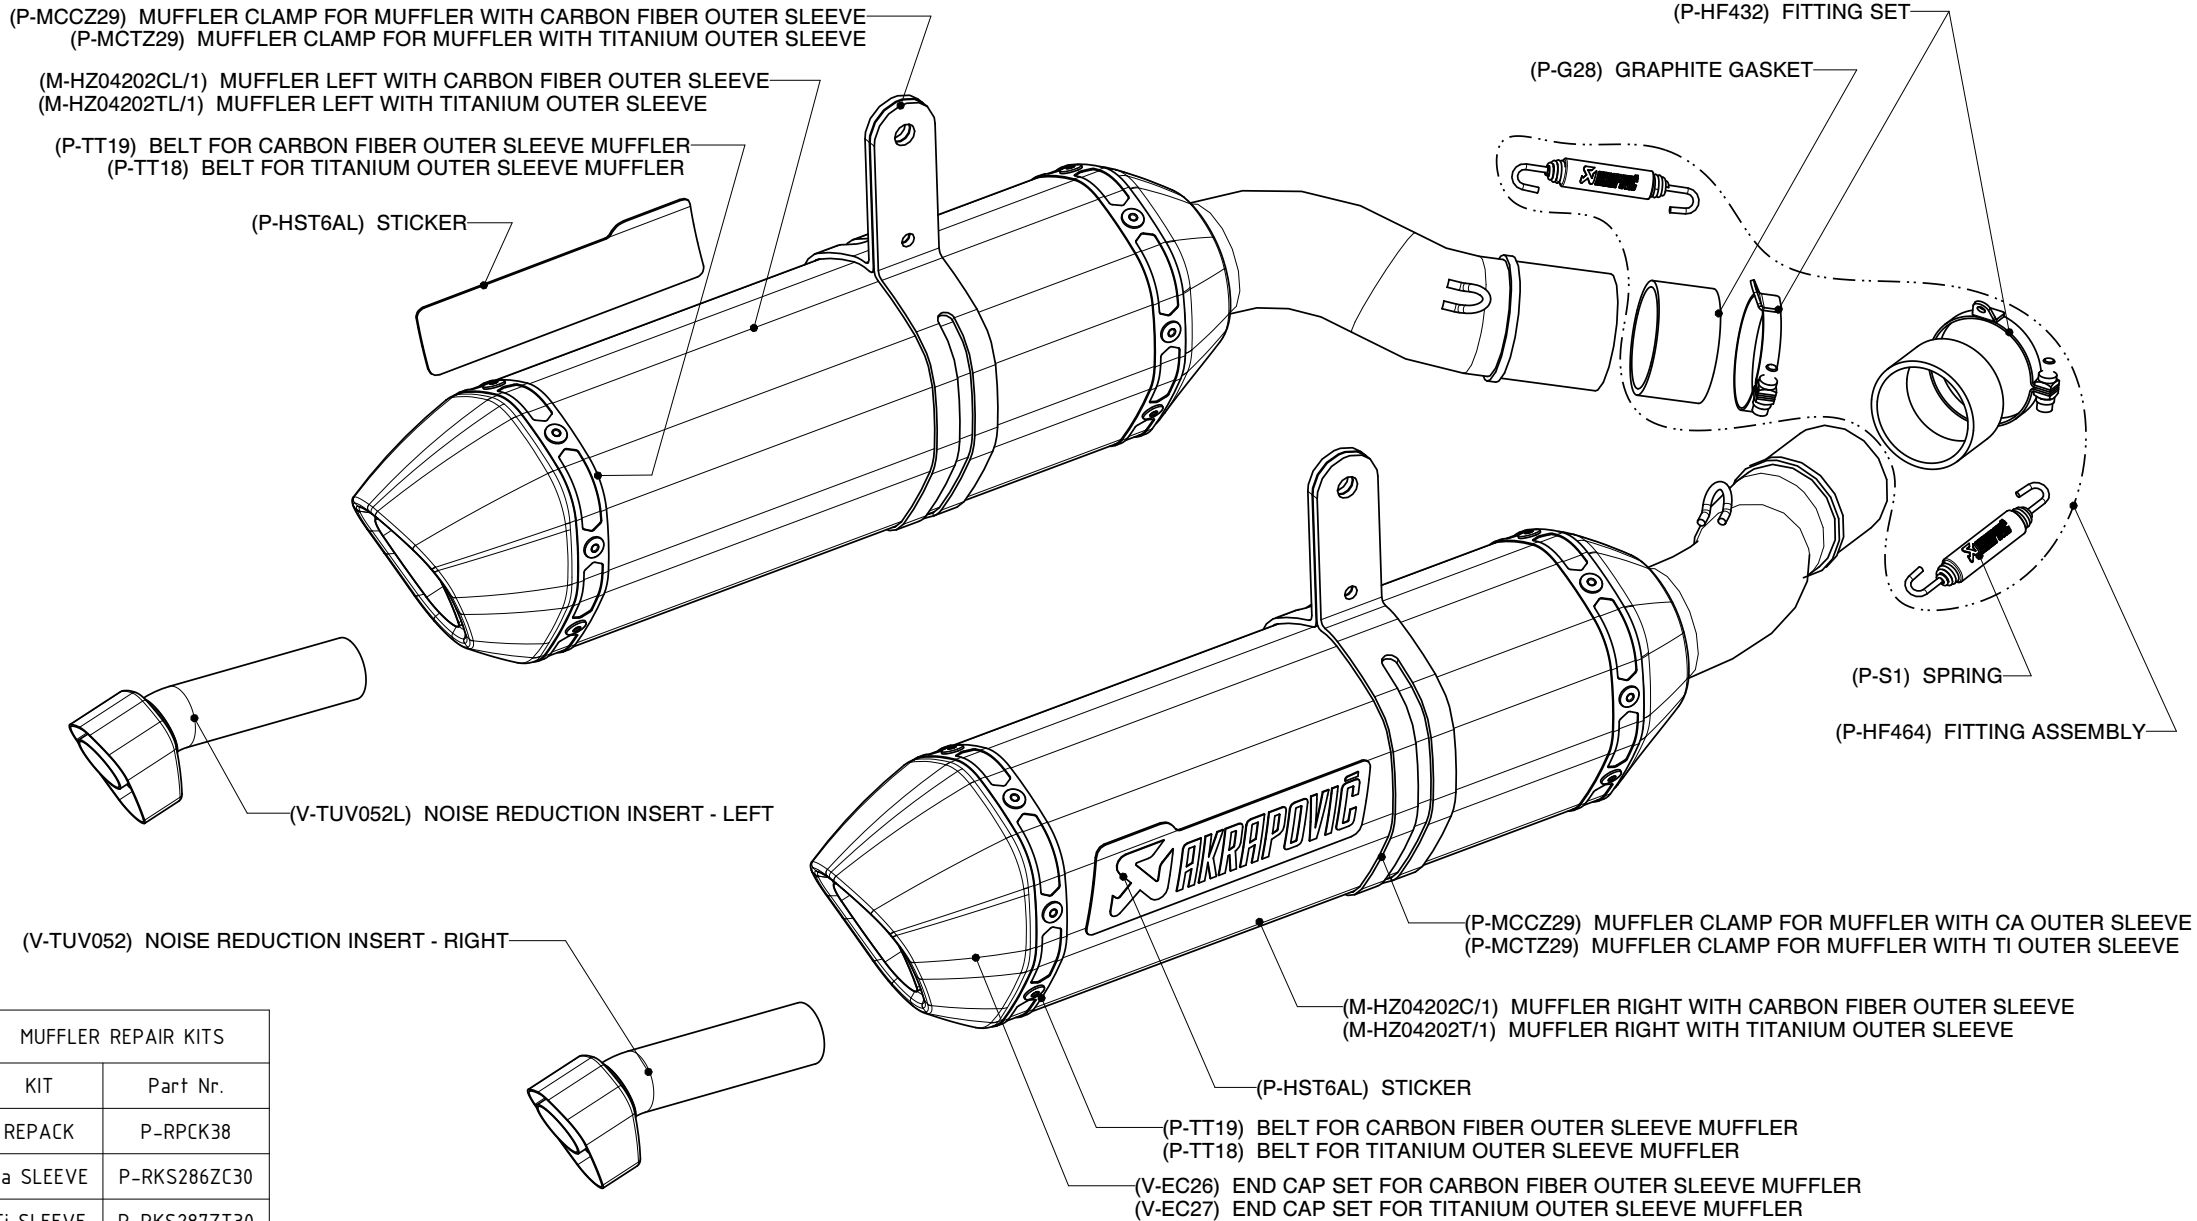

Kawasaki Z1000 / SLIP ON exhaust system, fits on Z1000SX with side cases/ STREET LEGAL
 Kawasaki Z1000 SX

Product code: S-K10SO6-HZC
 S-K10SO6-HZT

MUFFLER REPAIR KITS

KIT	Part Nr.
REPACK	P-RPCK38
Ca SLEEVE	P-RKS286ZC30
Ti SLEEVE	P-RKS287ZT30