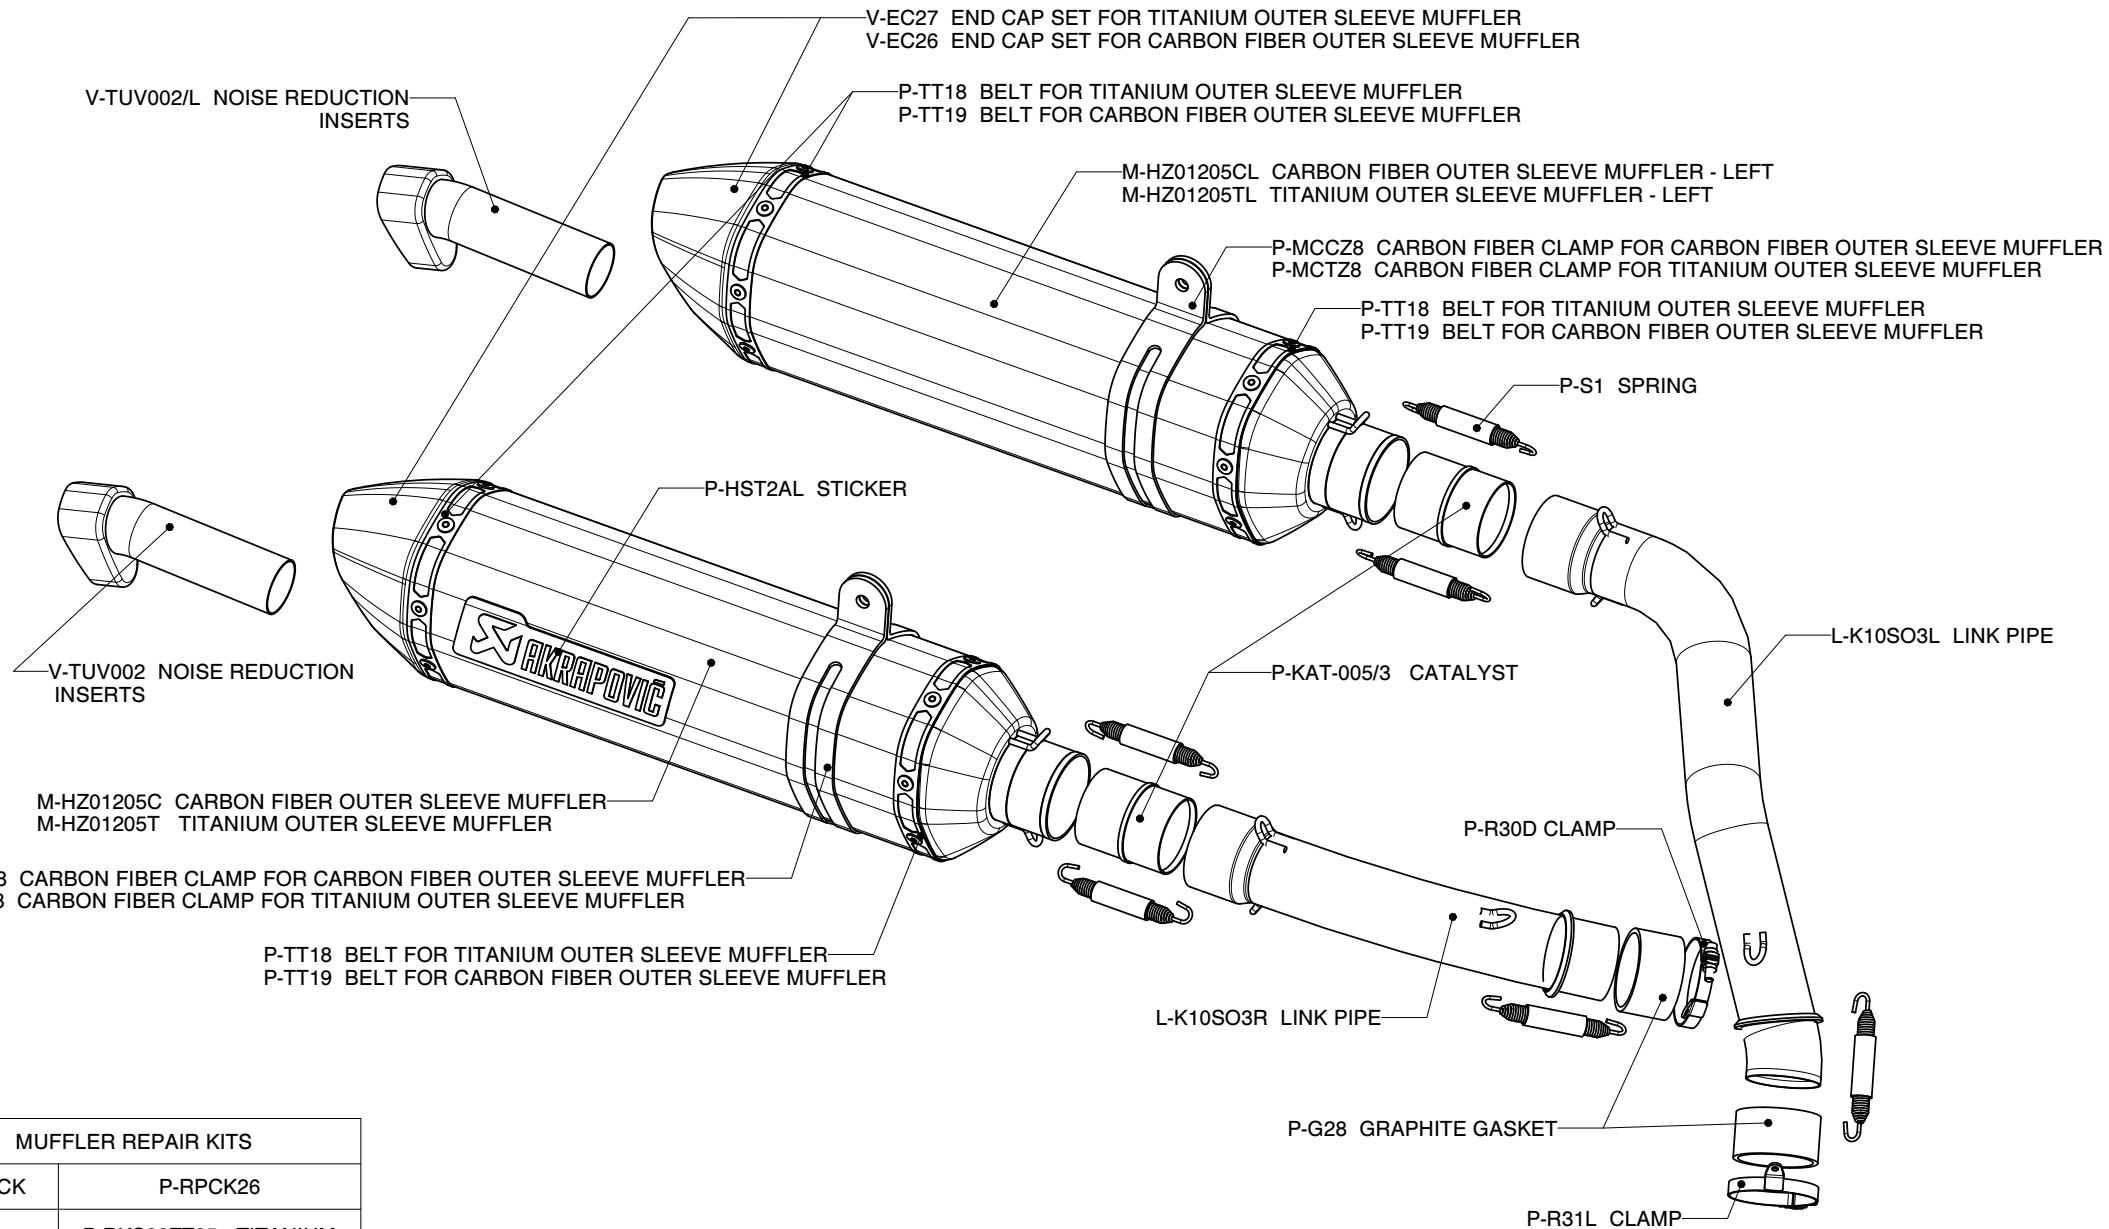

KAWASAKI Z1000, SLIP-ON exhaust system / EC Type-approval

Product code: S-K10SO3C-HZC

S-K10SO3C-HZT

MUFFLER REPAIR KITS

REPACK

P-RPCK26

SLEEVE

P-RKS89ZT35 - TITANIUM

P-RKS88ZC35 - CARBON