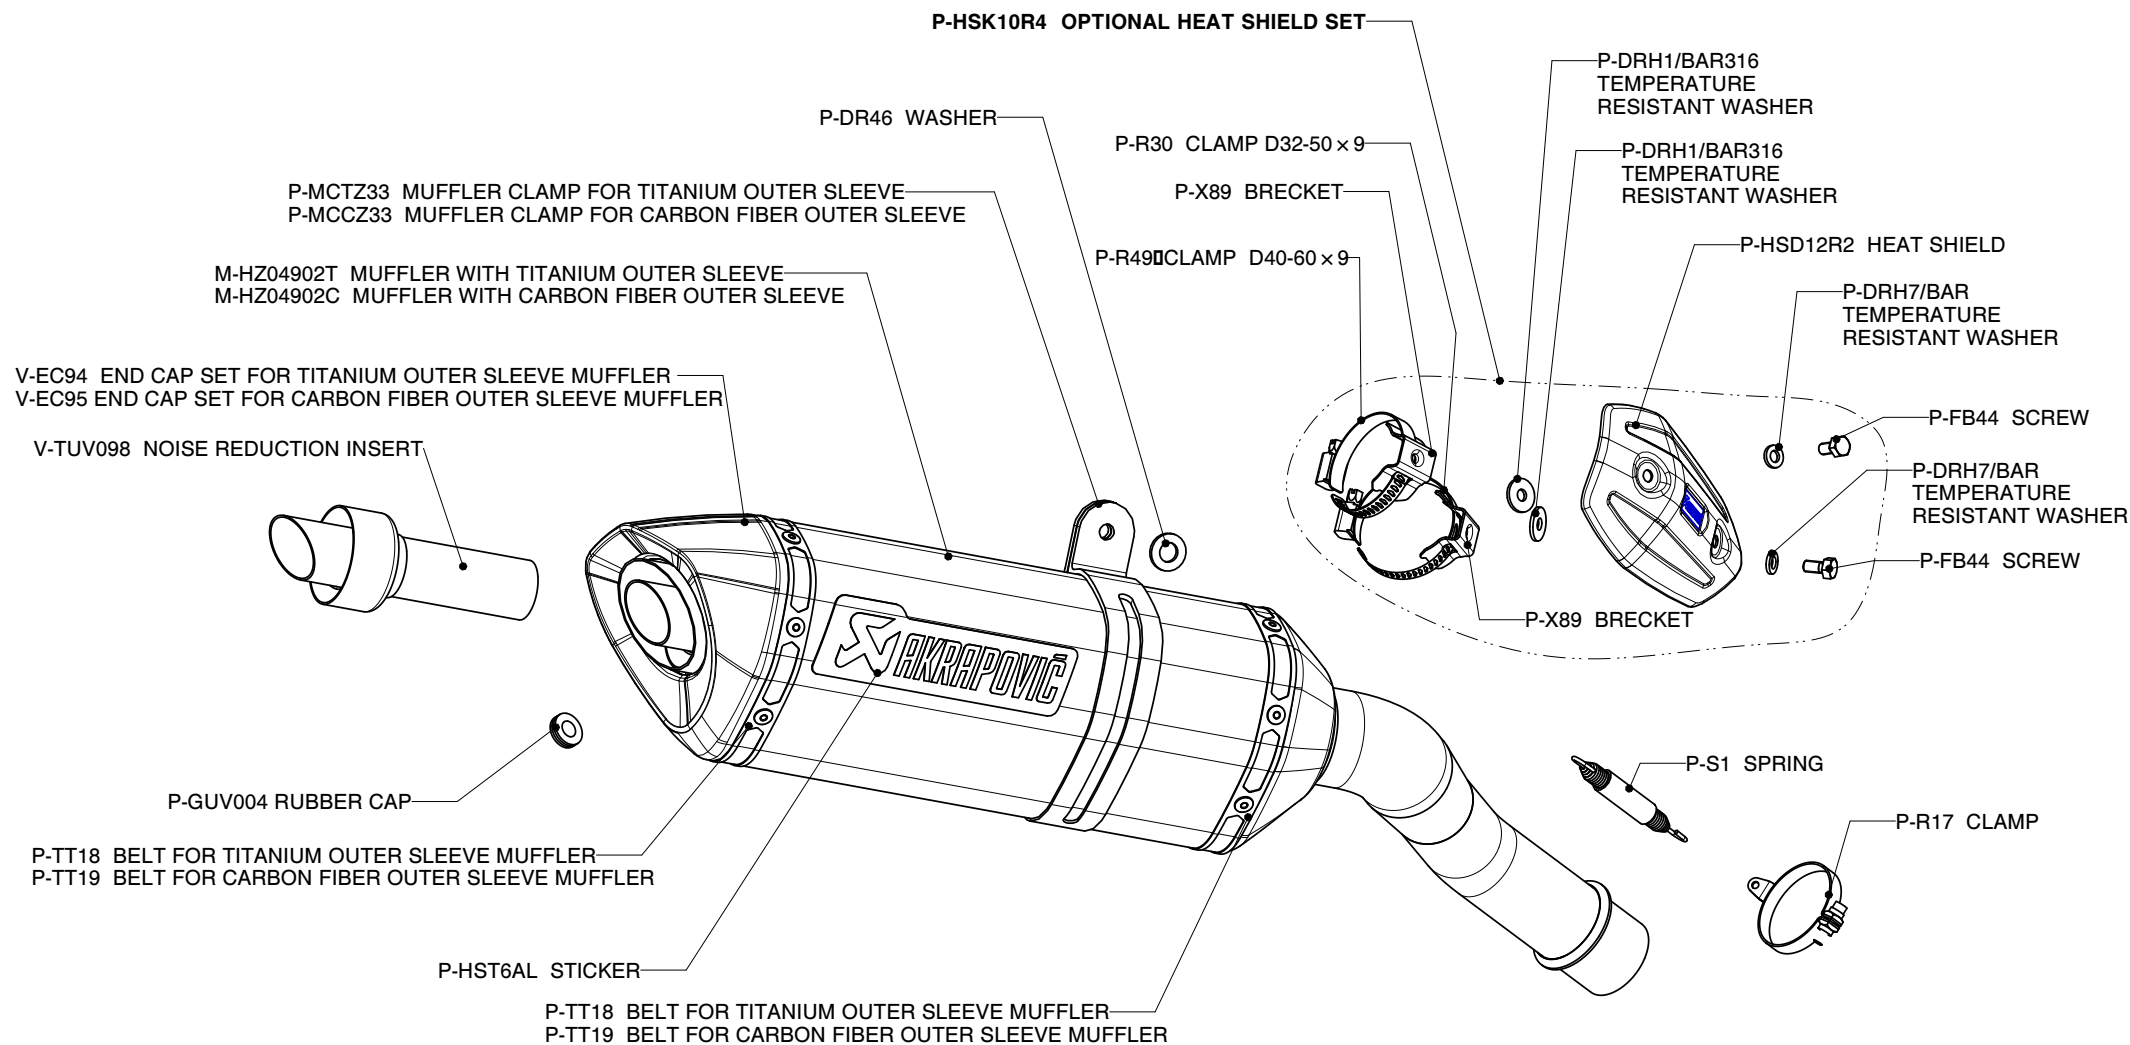

KAWASAKI VERSYS 1000, Partial exhaust system / Slip-ON line / EC Type approval

Product code: S-K10SO8-HZC

S-K10SO8-HZT

MUFFLER REPAIR KITS	
REPACK	P-RPCK38
Ca SLEEVE	P-RKS237ZC30
Ti SLEEVE	P-RKS238ZT30