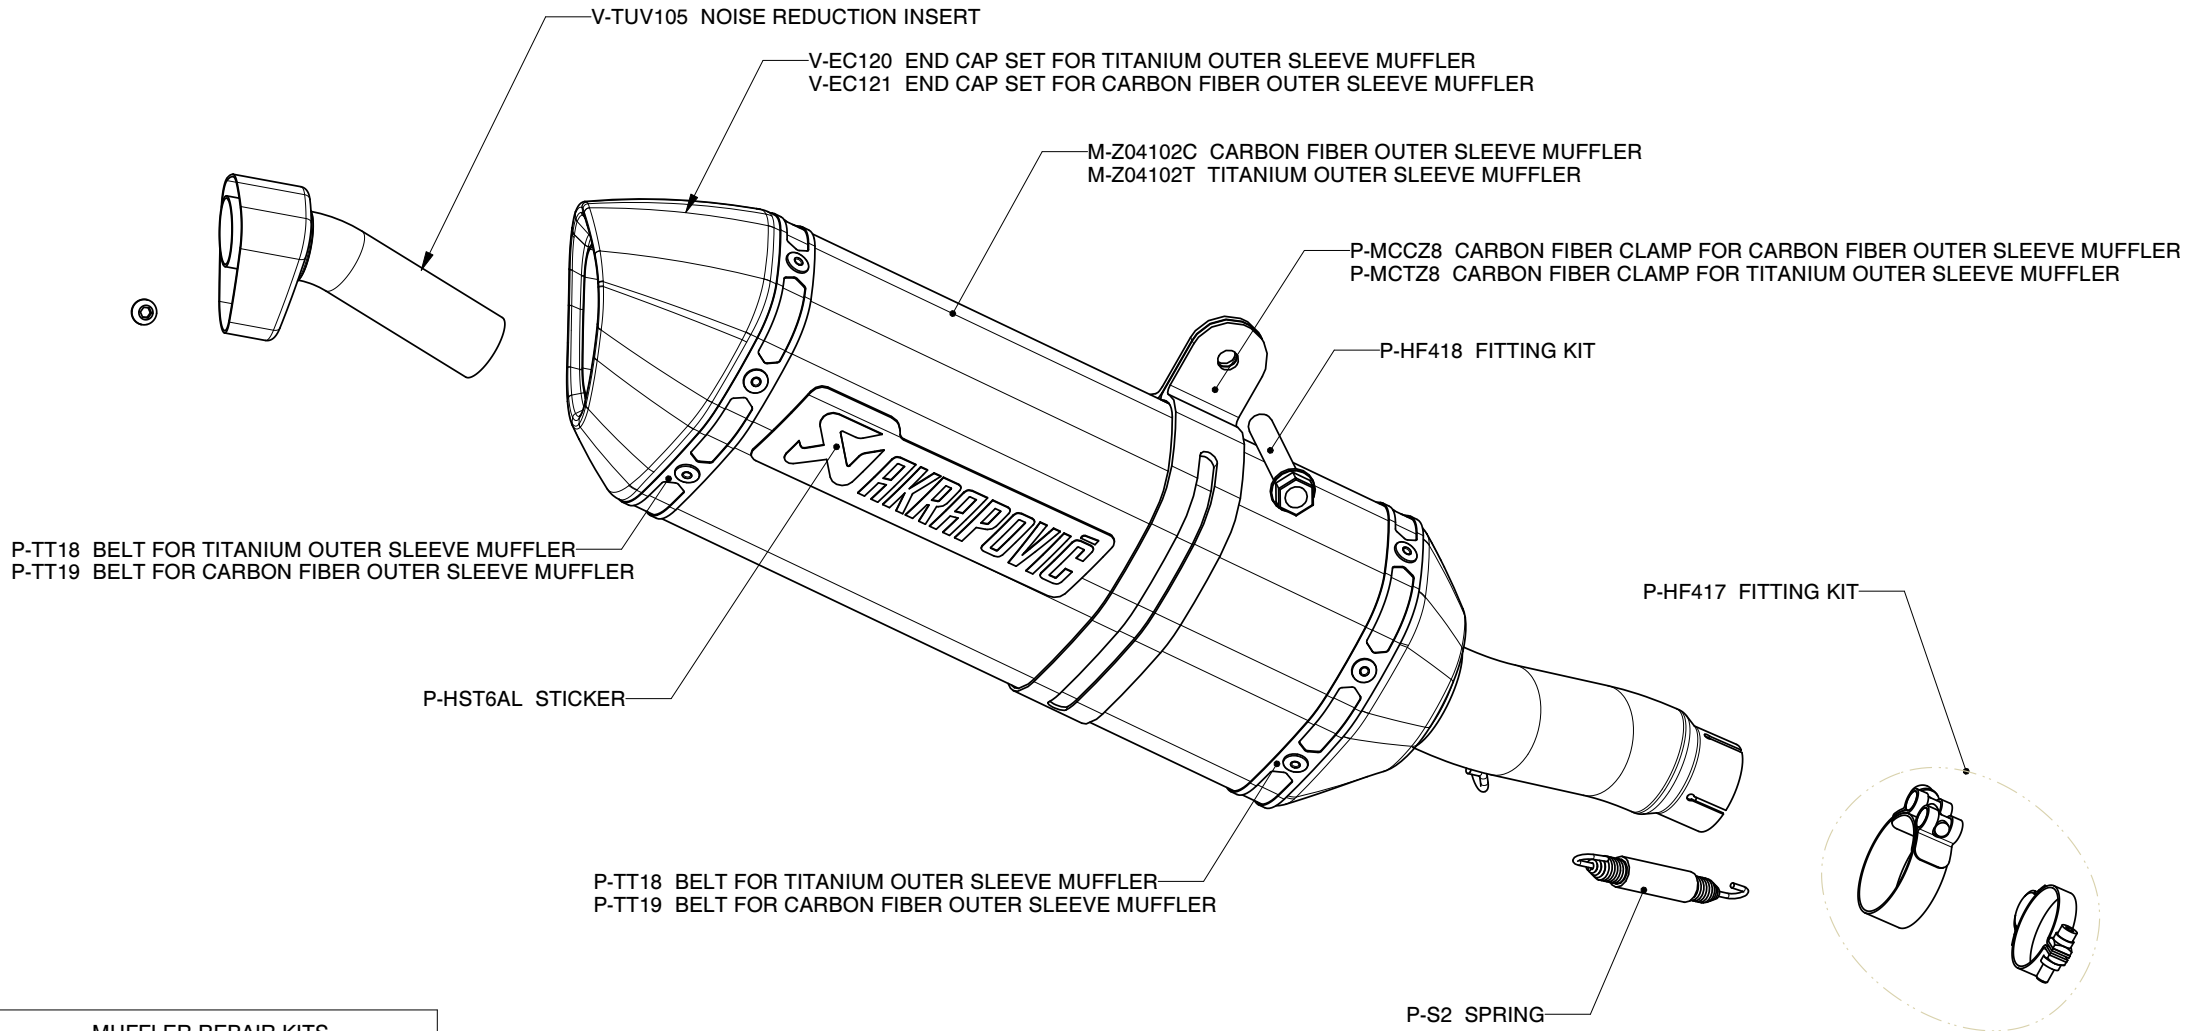

# KAWASAKI 250R Ninja, SLIP-ON exhaust system

Product code: S-K2S05-ZC

S-K2S05-ZT

## MUFFLER REPAIR KITS

REPACK

P-RPCK38

SLEEVE

P-RKS238ZT30 - TITANIUM

P-RKS237ZC30 - CARBON