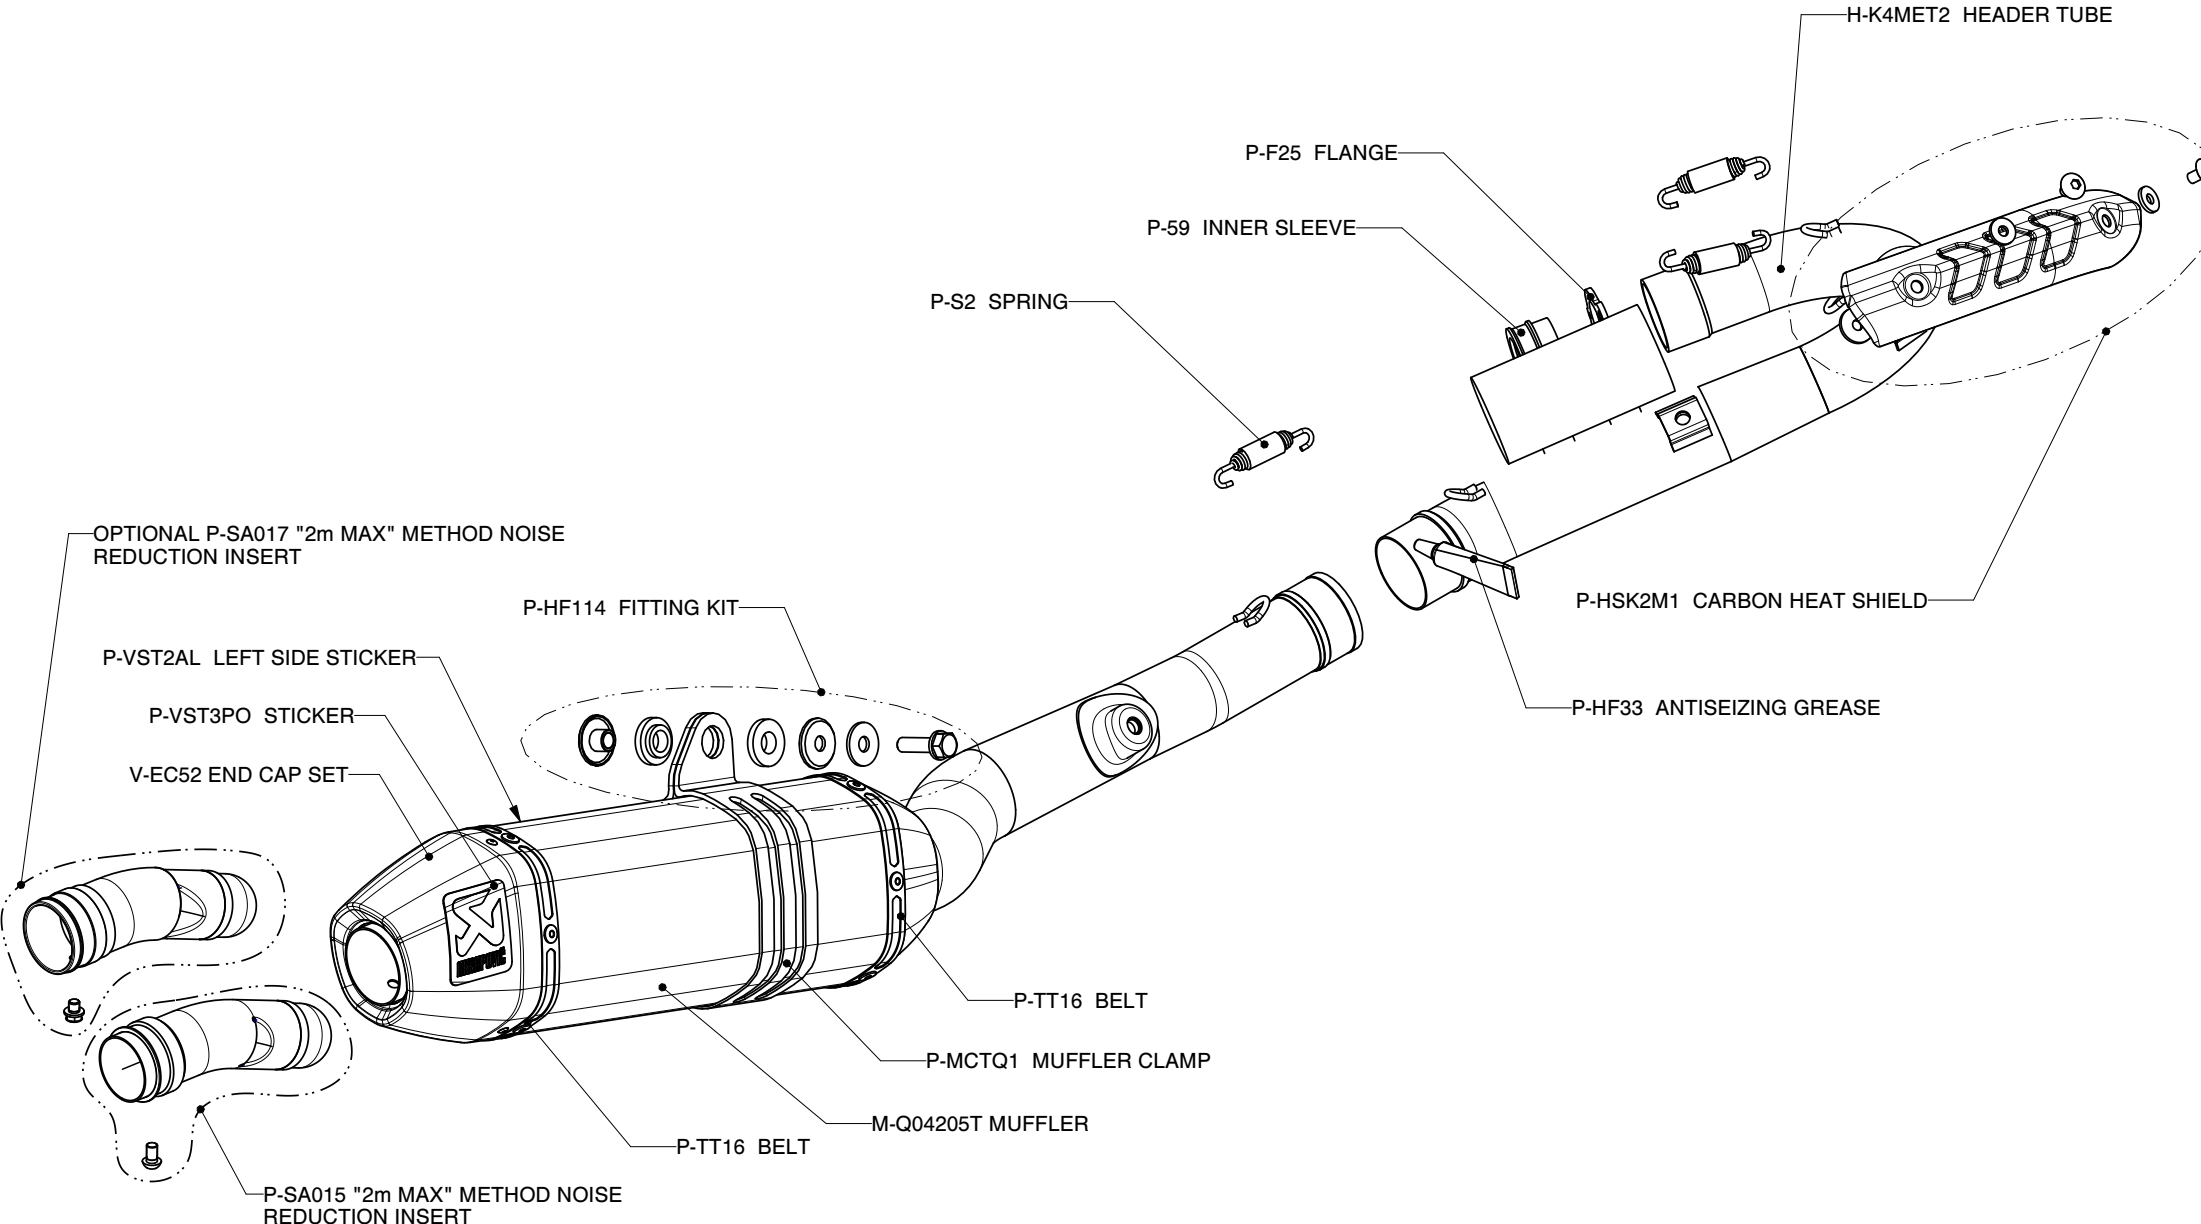

KAWASAKI KX 450 F, Complete exhaust system / EVOLUTION LINE

Product code: S-K4MET5-QT

MUFFLER REPAIR KIT for muffler sleeve length 380mm	
REPACK	P-RPCK22
SLEEVE	P-RKS92QT38