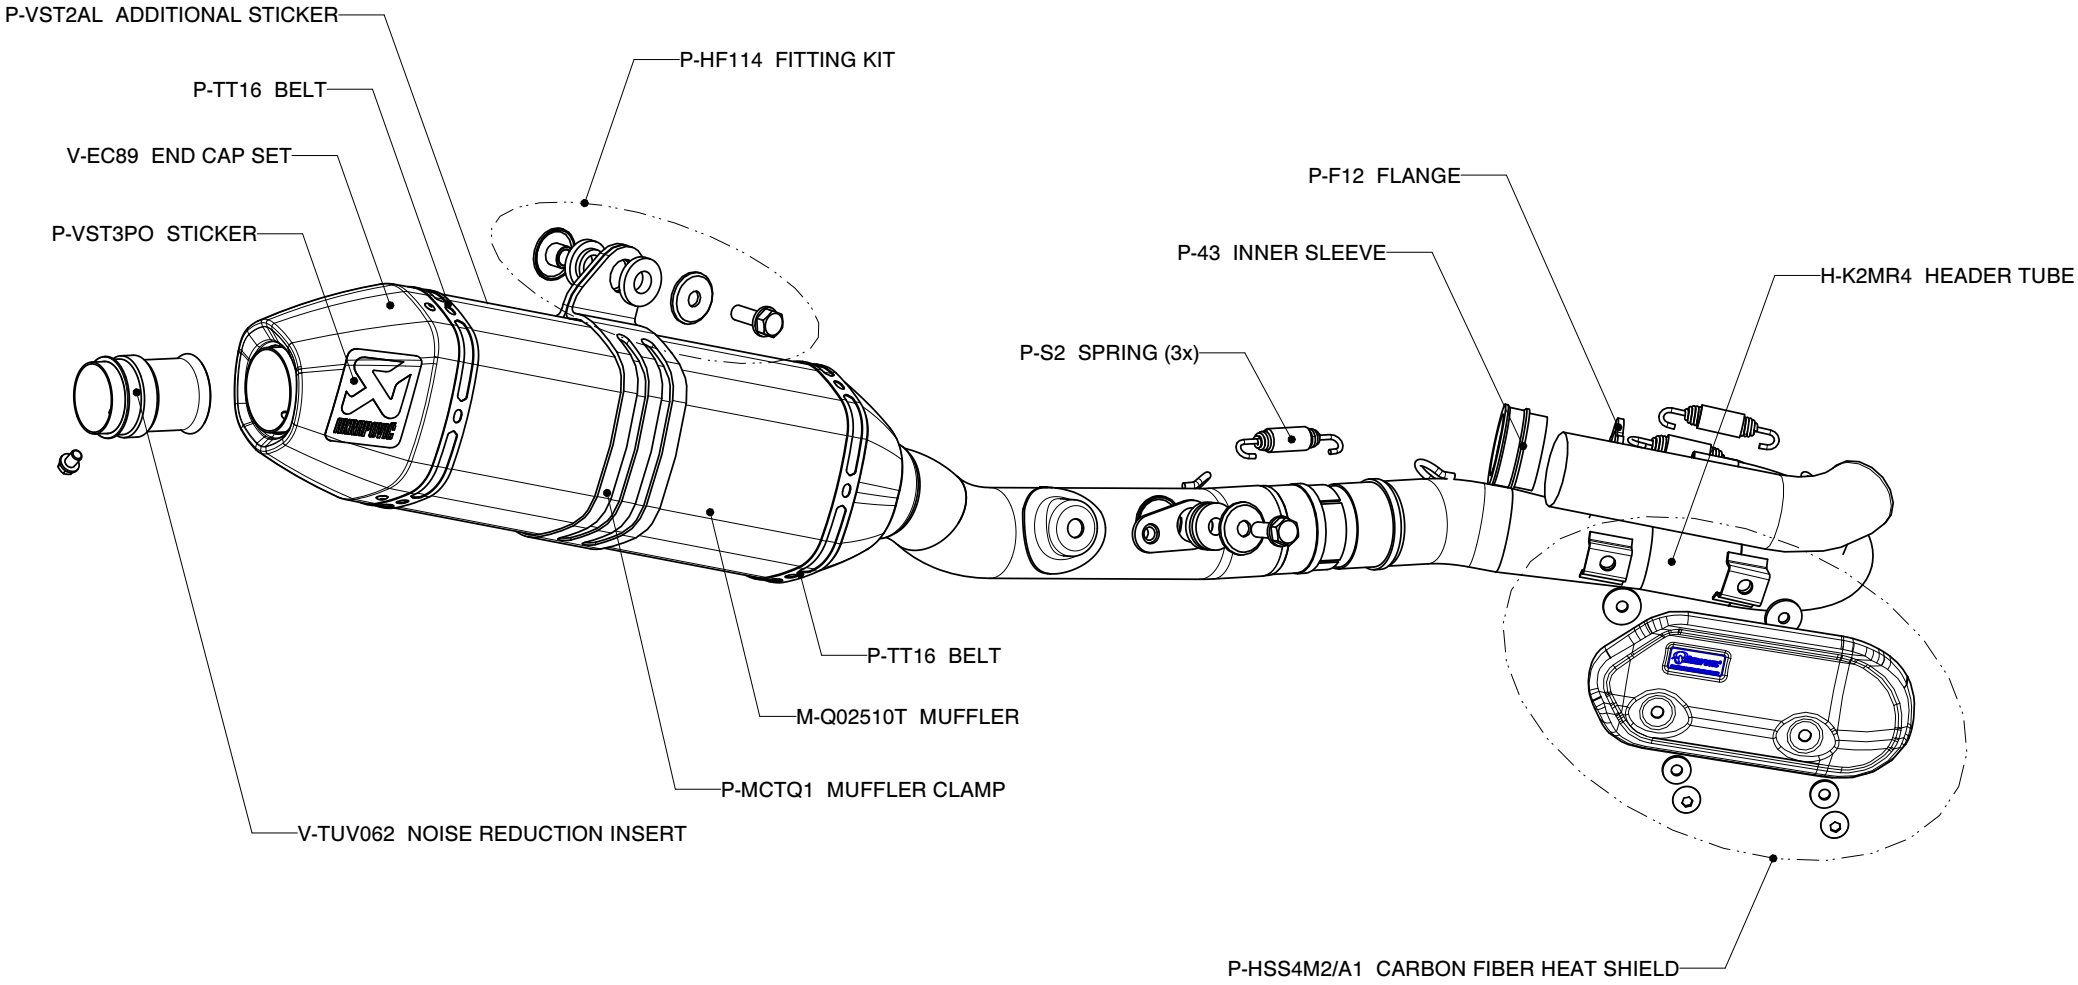

KAWASAKI KX 250 F, Complete exhaust system / RACING LINE

Product code: S-K2MR5-QT

MUFFLER REPAIR KITS

REPACK	P-RPCK22
SLEEVE	P-RKS92QT36