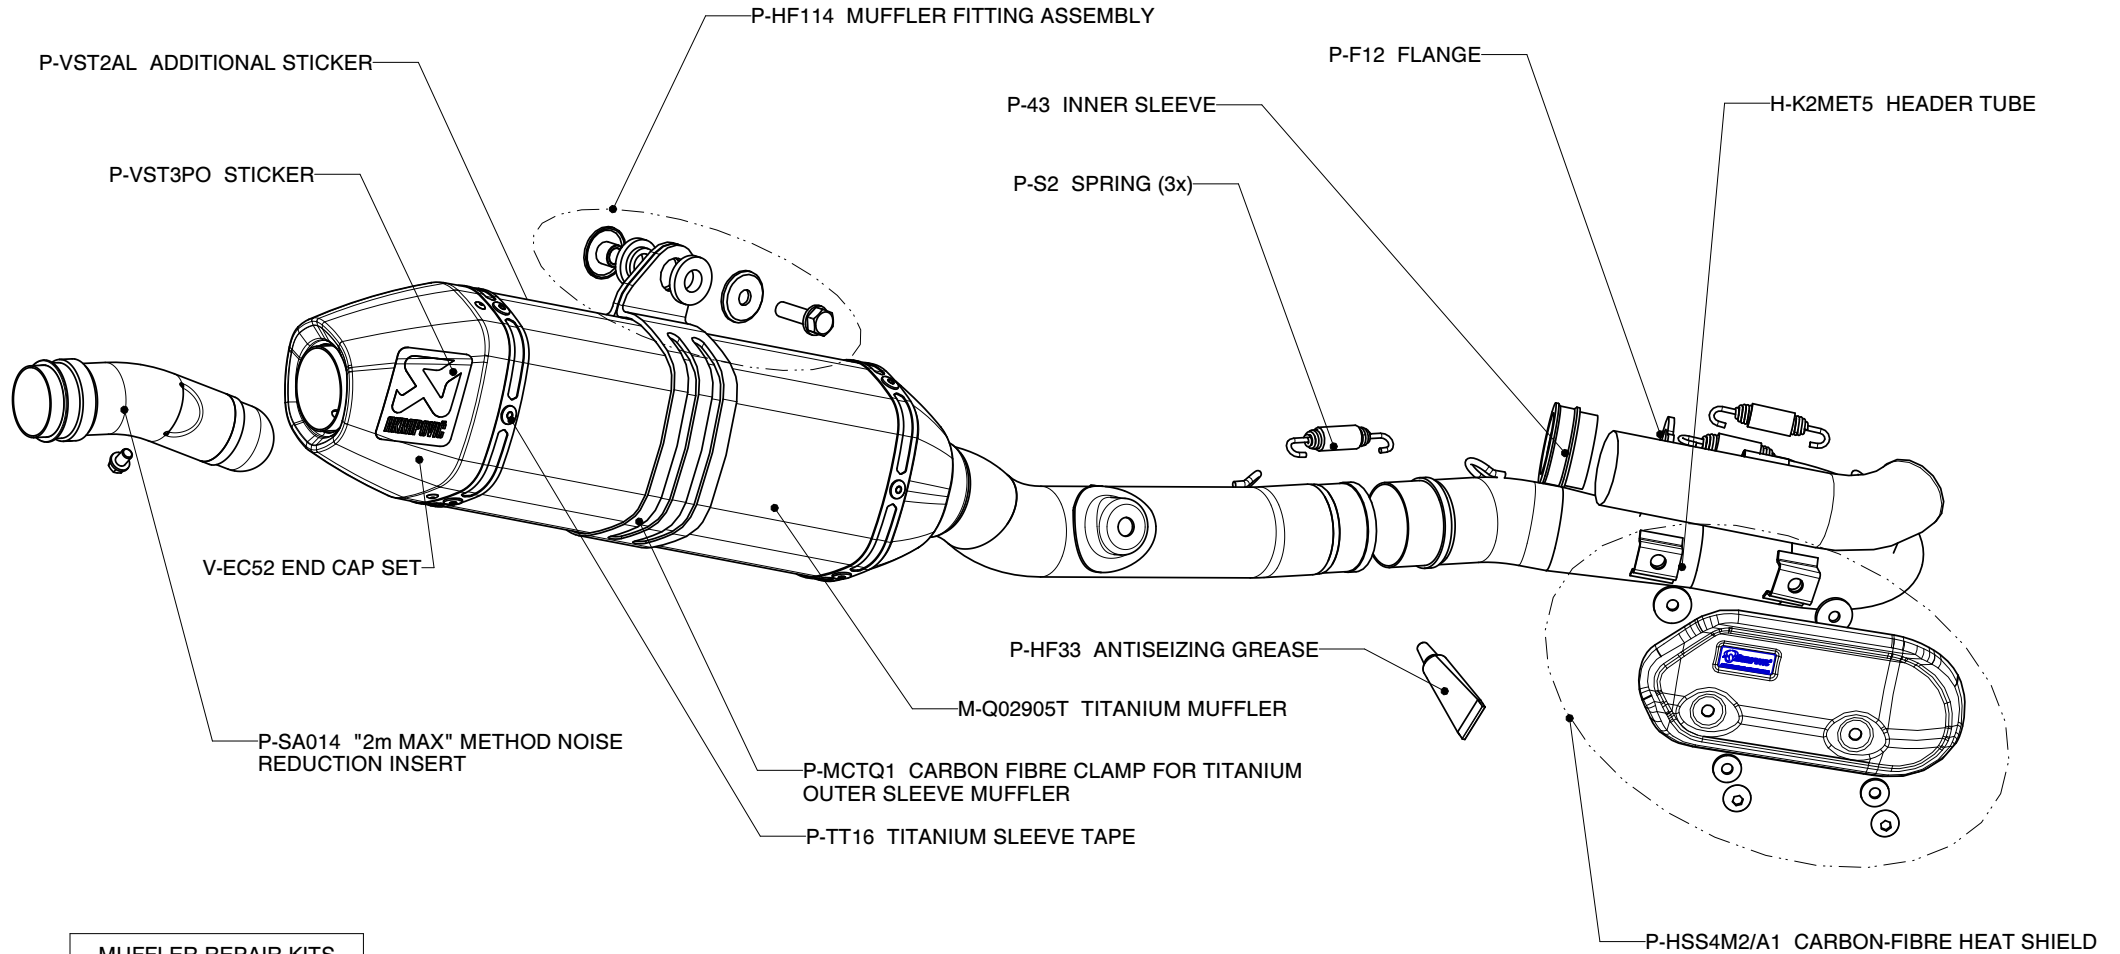

KAWASAKI KX 250 F Complete Exhaust System, Evolution line, with chamber

Product code: S-K2MET7-QT

MUFFLER REPAIR KITS	
KIT	Part Nr.
REPACK	P-RPCK22
SLEEVE	P-RK92QT36