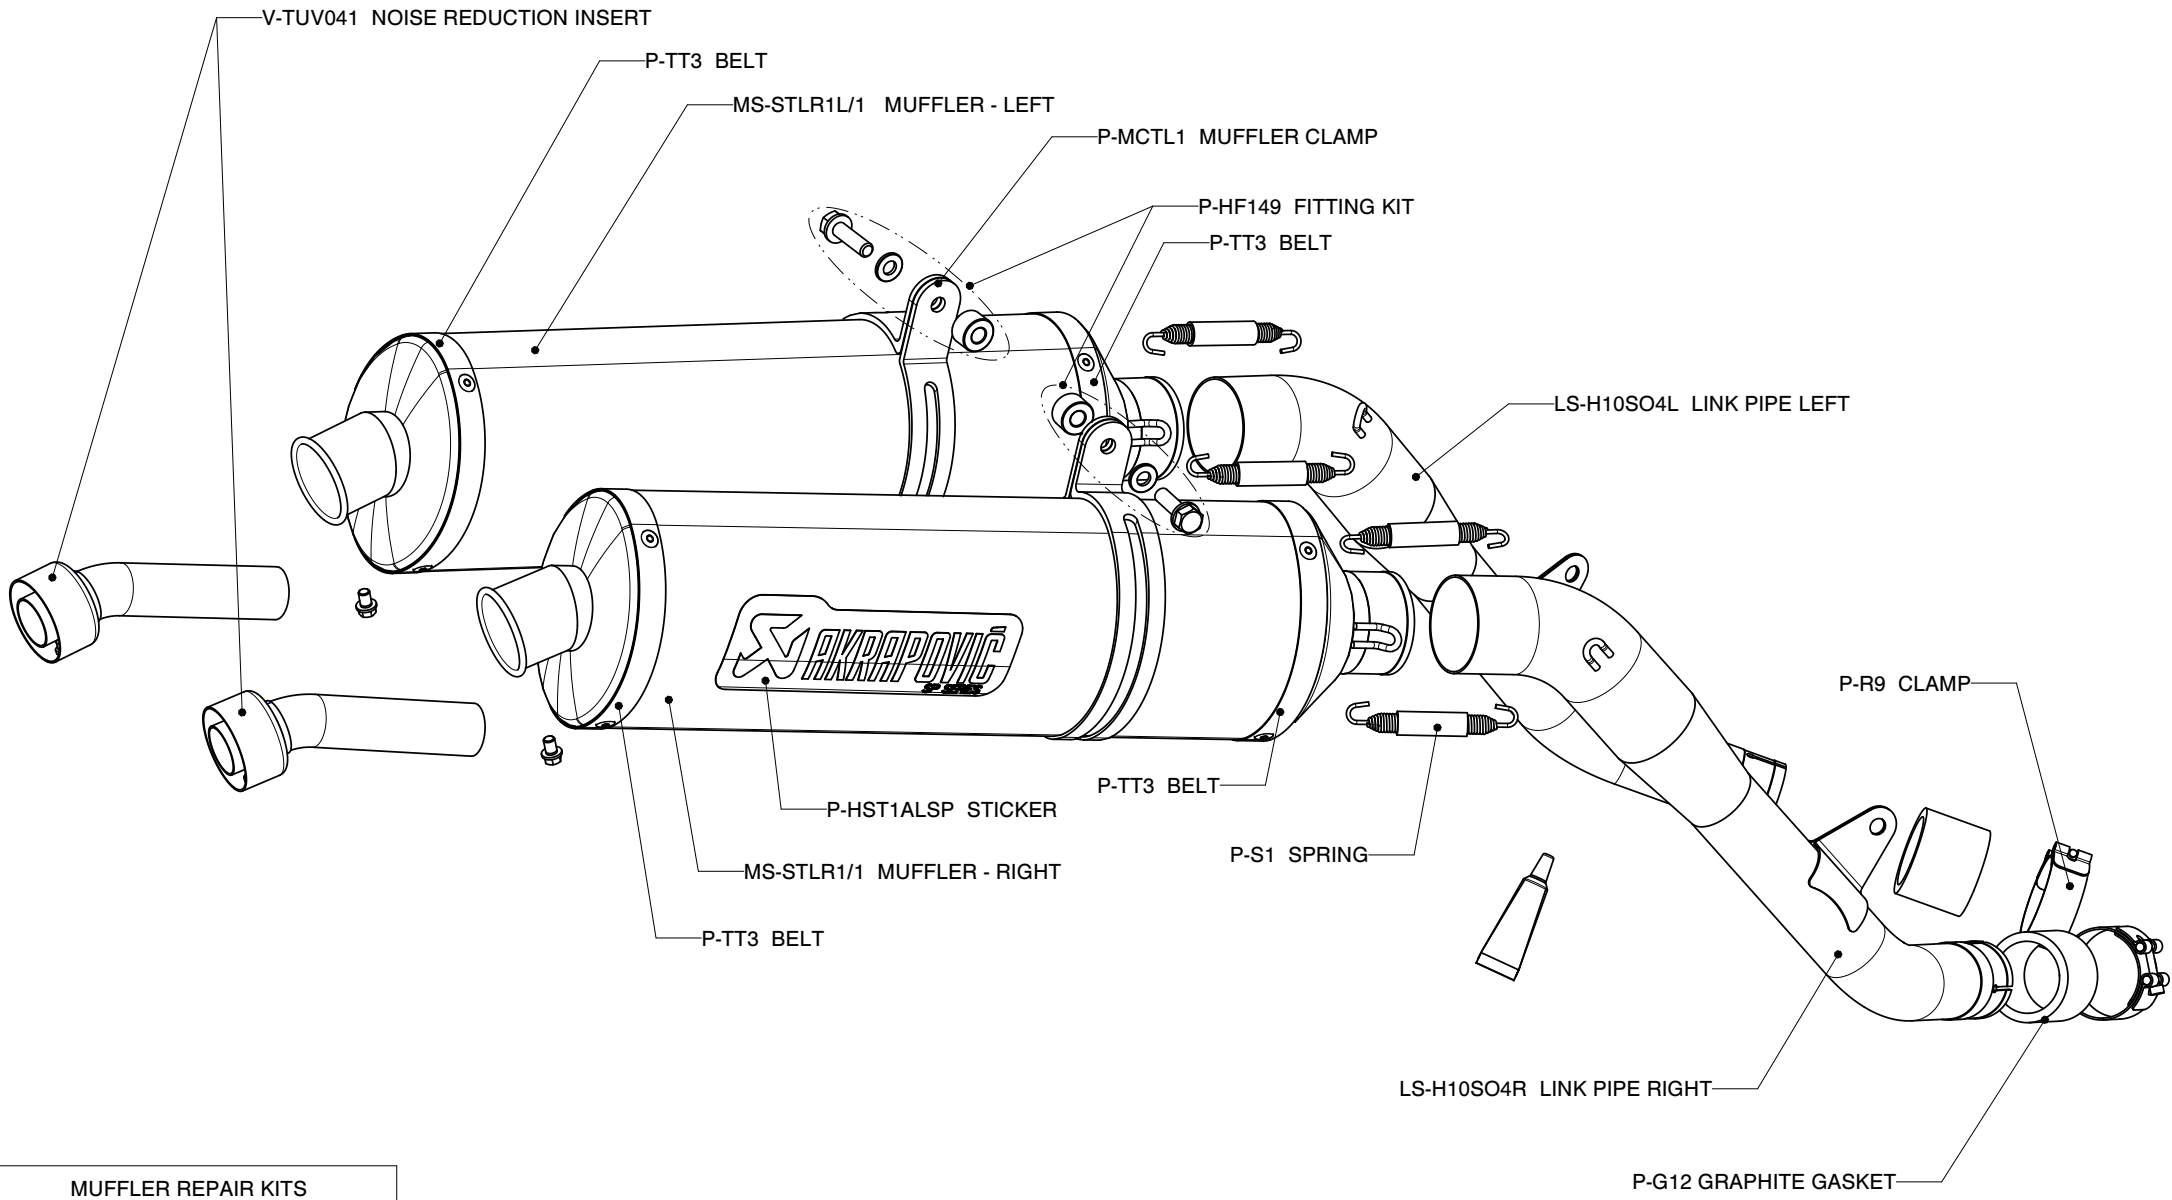

HONDA XL 1000 V VARADERO; SLIP-ON exhaust system
Product code: SS-H10SO4-LT/1

MUFFLER REPAIR KITS	
REPACK	P-RPCK18
SLEEVE	P-RKS74TL42