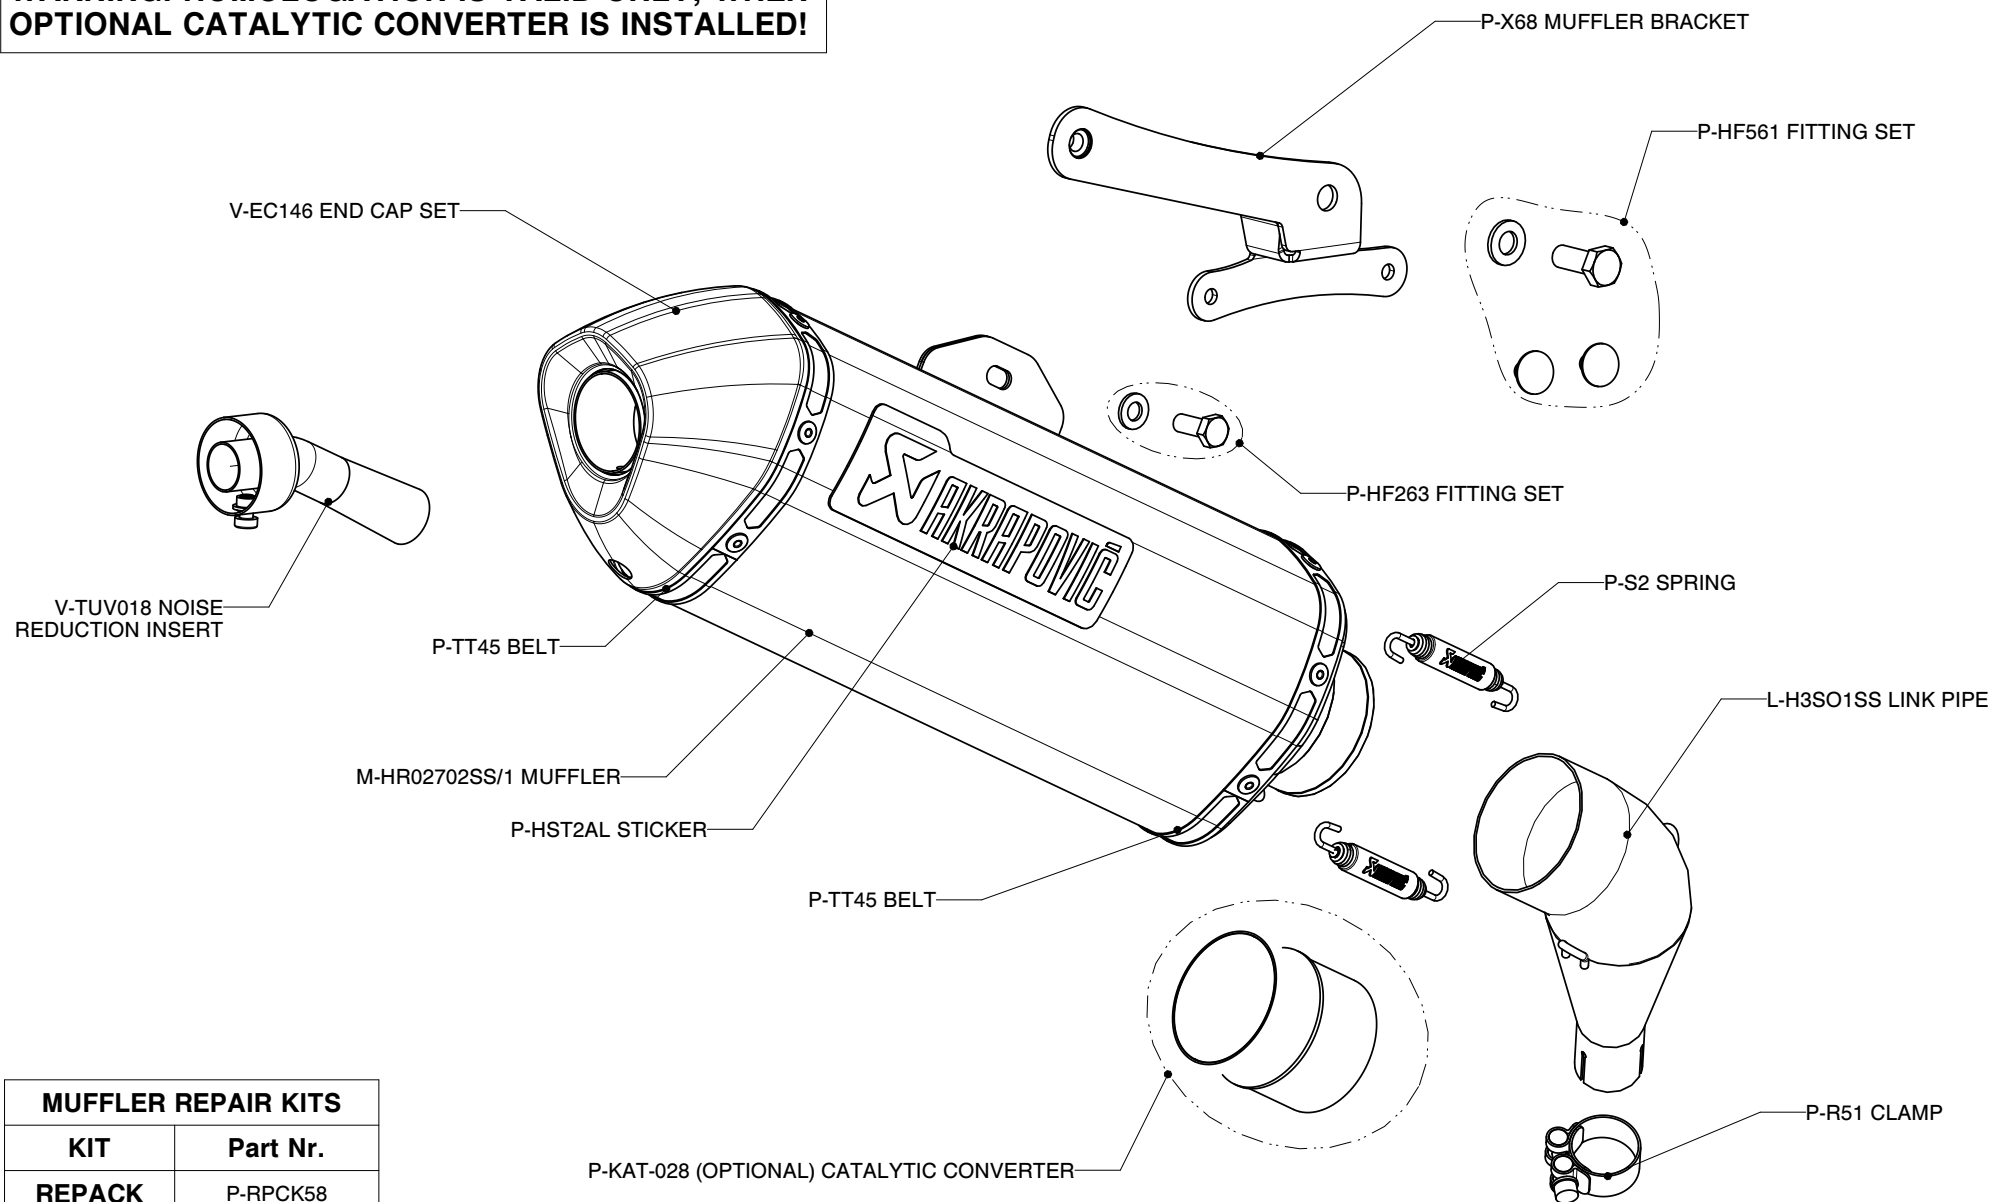

HONDA SH 300ie, Partial exhaust system / Slip-ON line / Street legal

Product code: S-H3SO2-HRSS

WARNING! HOMOLOGATION IS VALID ONLY, WHEN OPTIONAL CATALYTIC CONVERTER IS INSTALLED!

MUFFLER REPAIR KITS

KIT	Part Nr.
REPACK	P-RPCK58
SLEEVE	P-RKS300RSS35