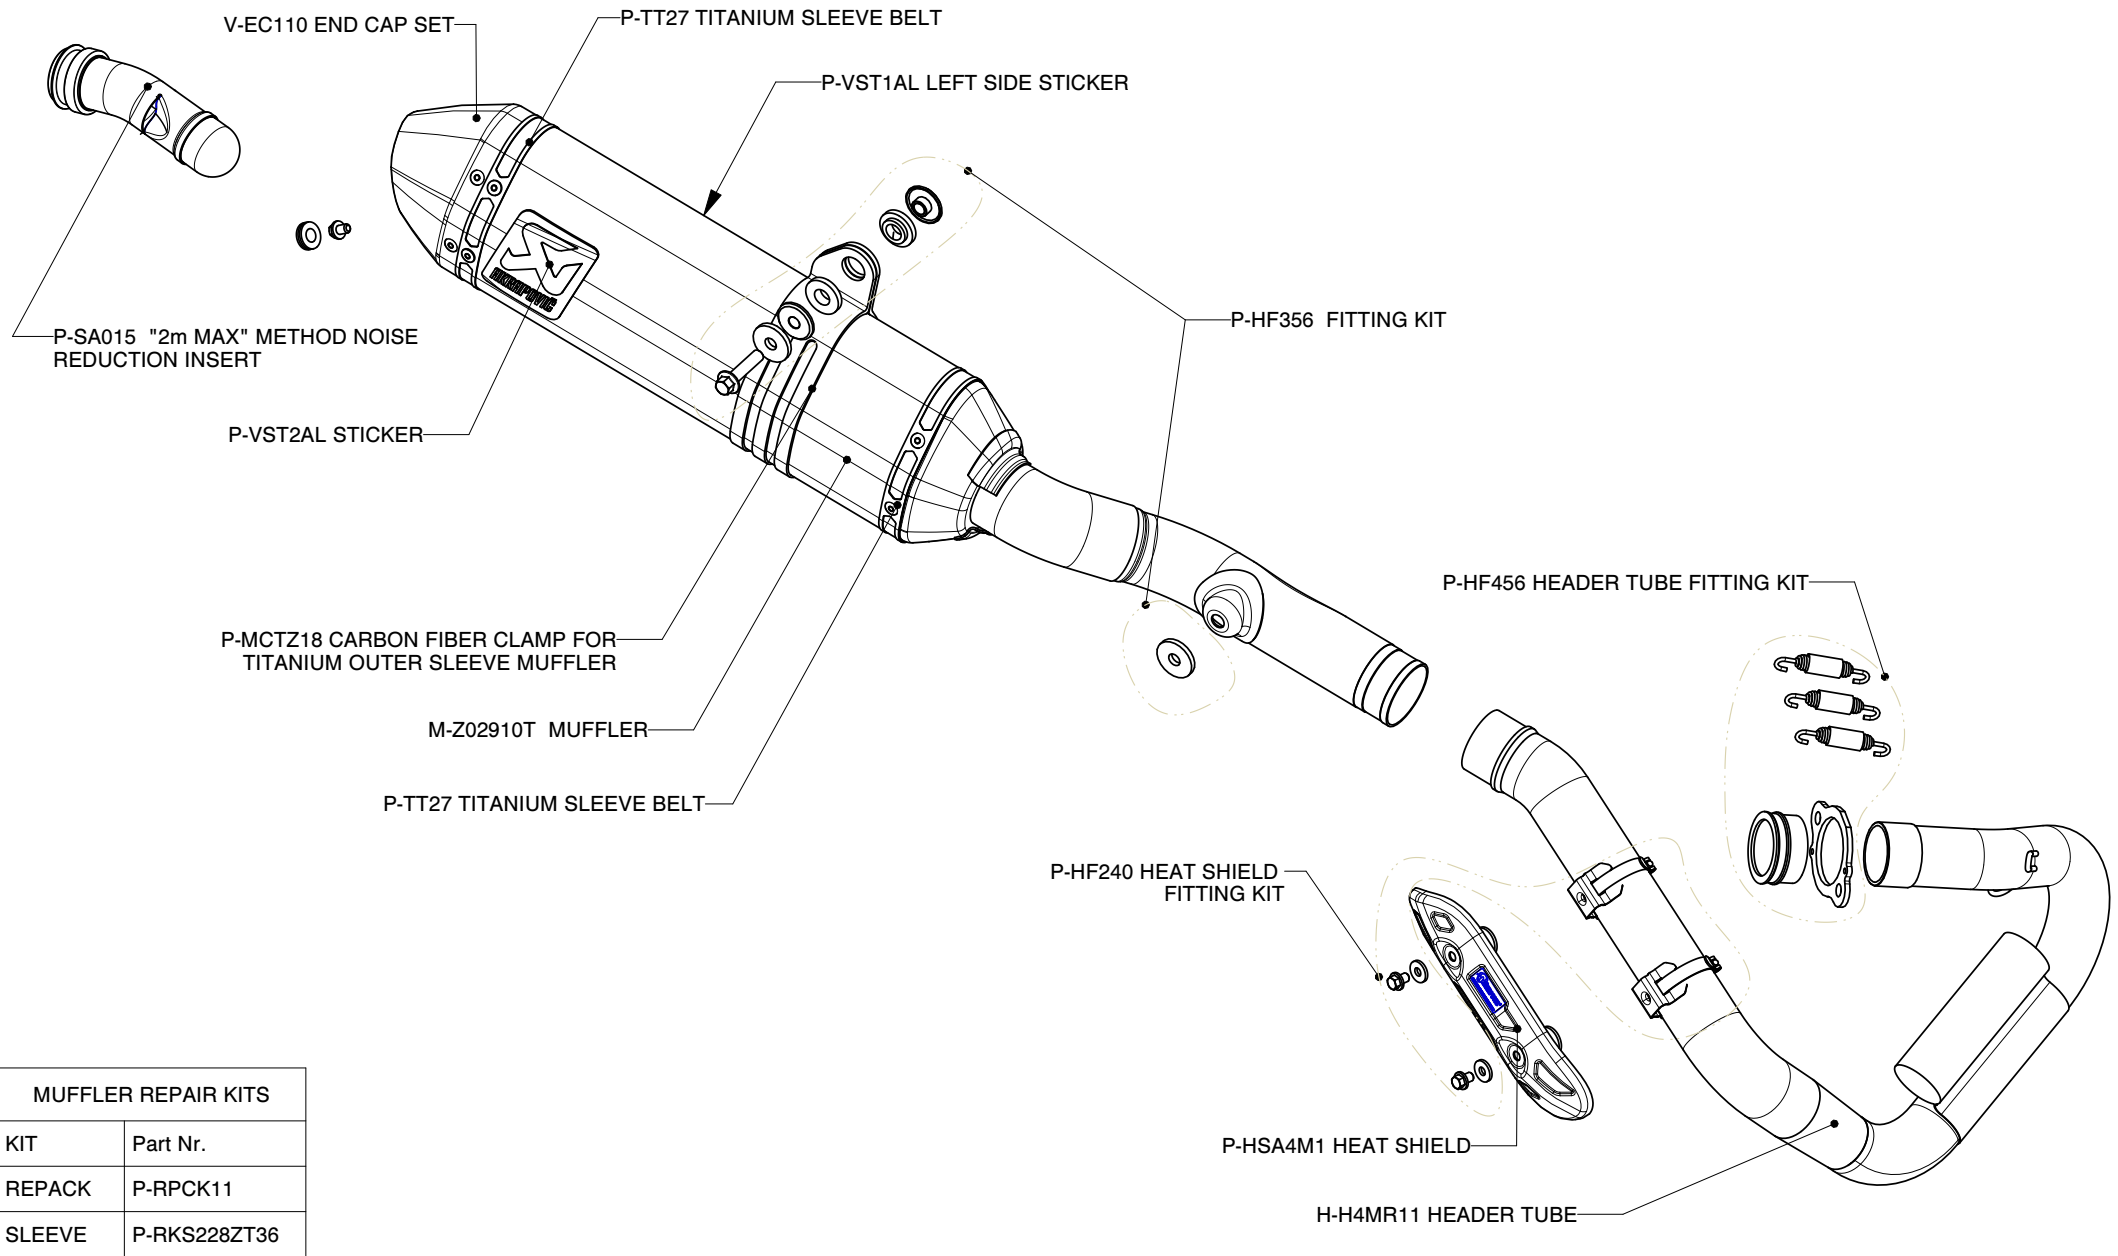

# HONDA CRF 450, Complete exhaust system/ Racing line

Product code: S-H4MR11-ZT

MUFFLER REPAIR KITS	
KIT	Part Nr.
REPACK	P-RPCK11
SLEEVE	P-RKS228ZT36