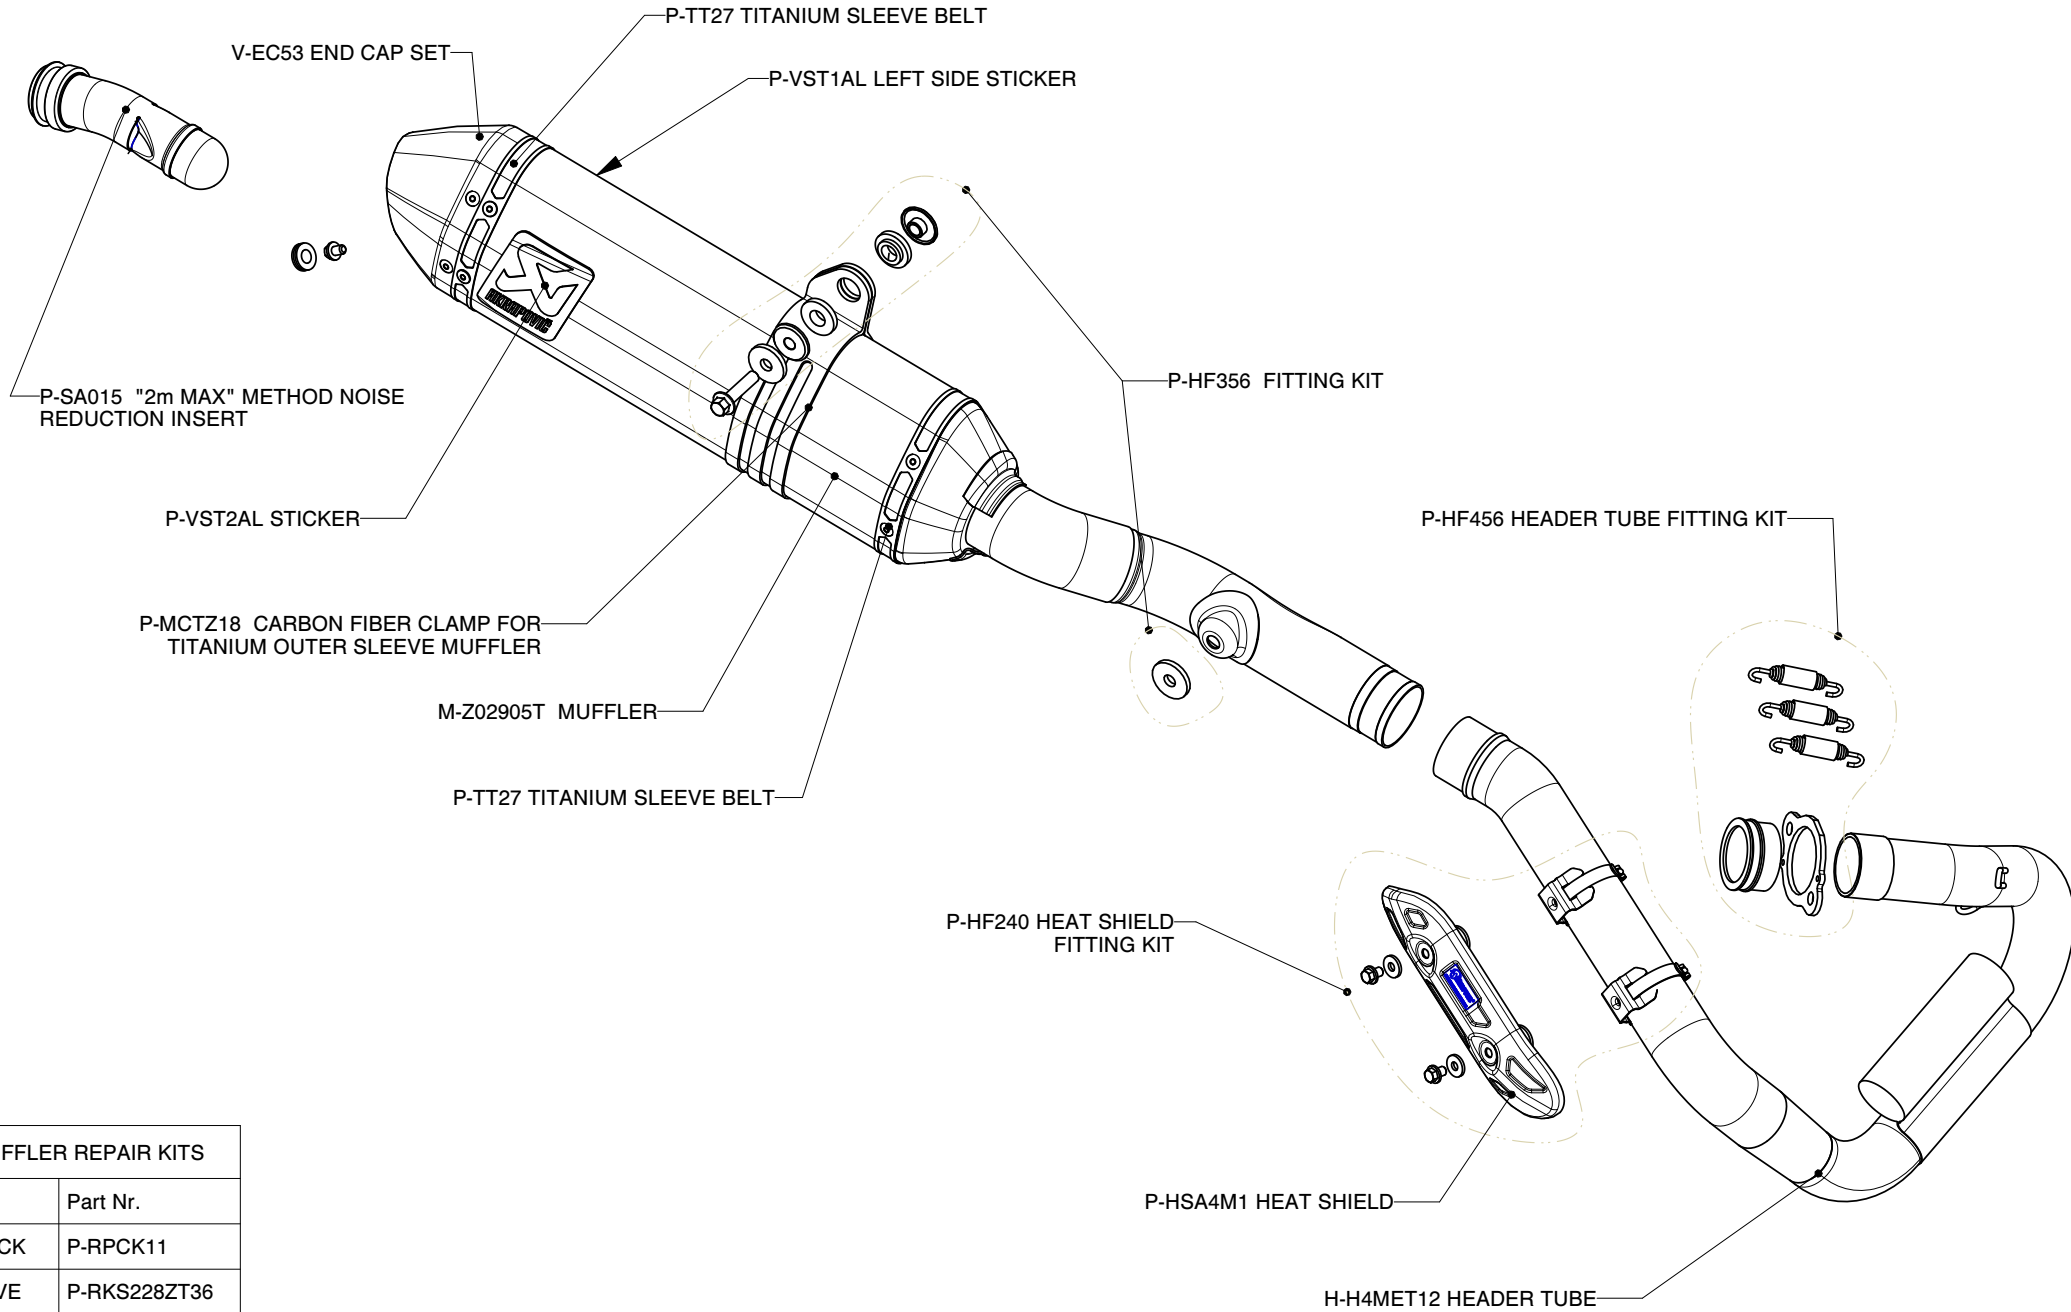

HONDA CRF 450, Complete exhaust system/ Evolution line

Product code: S-H4MET11-ZT

| MUFFLER REPAIR KITS | |
|---------------------|--------------|
| KIT | Part Nr. |
| REPACK | P-RPCK11 |
| SLEEVE | P-RKS228ZT36 |