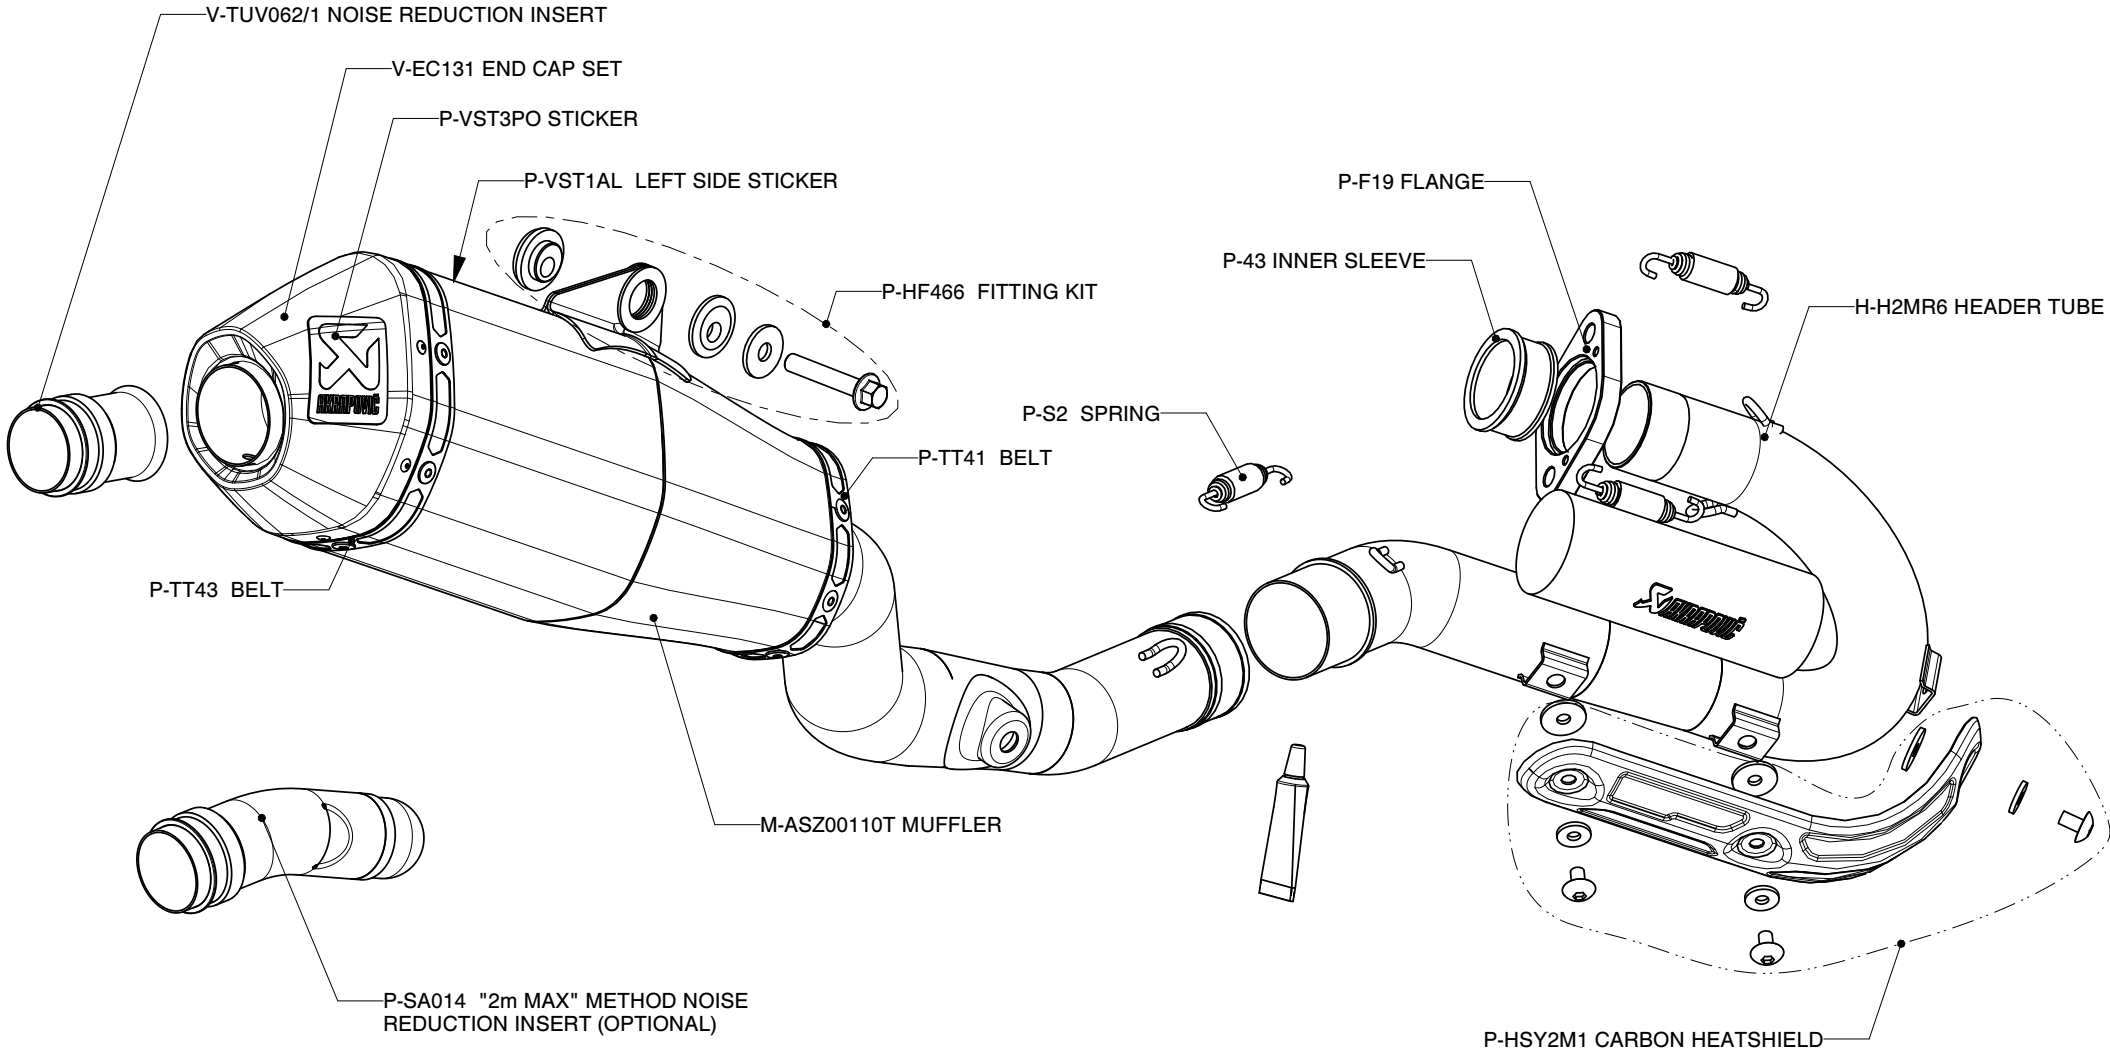

HONDA CRF 250, Complete exhaust system / RACING LINE

Product code: S-H2MR1-ASZT

MUFFLER REPAIR KITS	
REPACK	P-RPCK4
SLEEVE	P-RKS284ASZ37