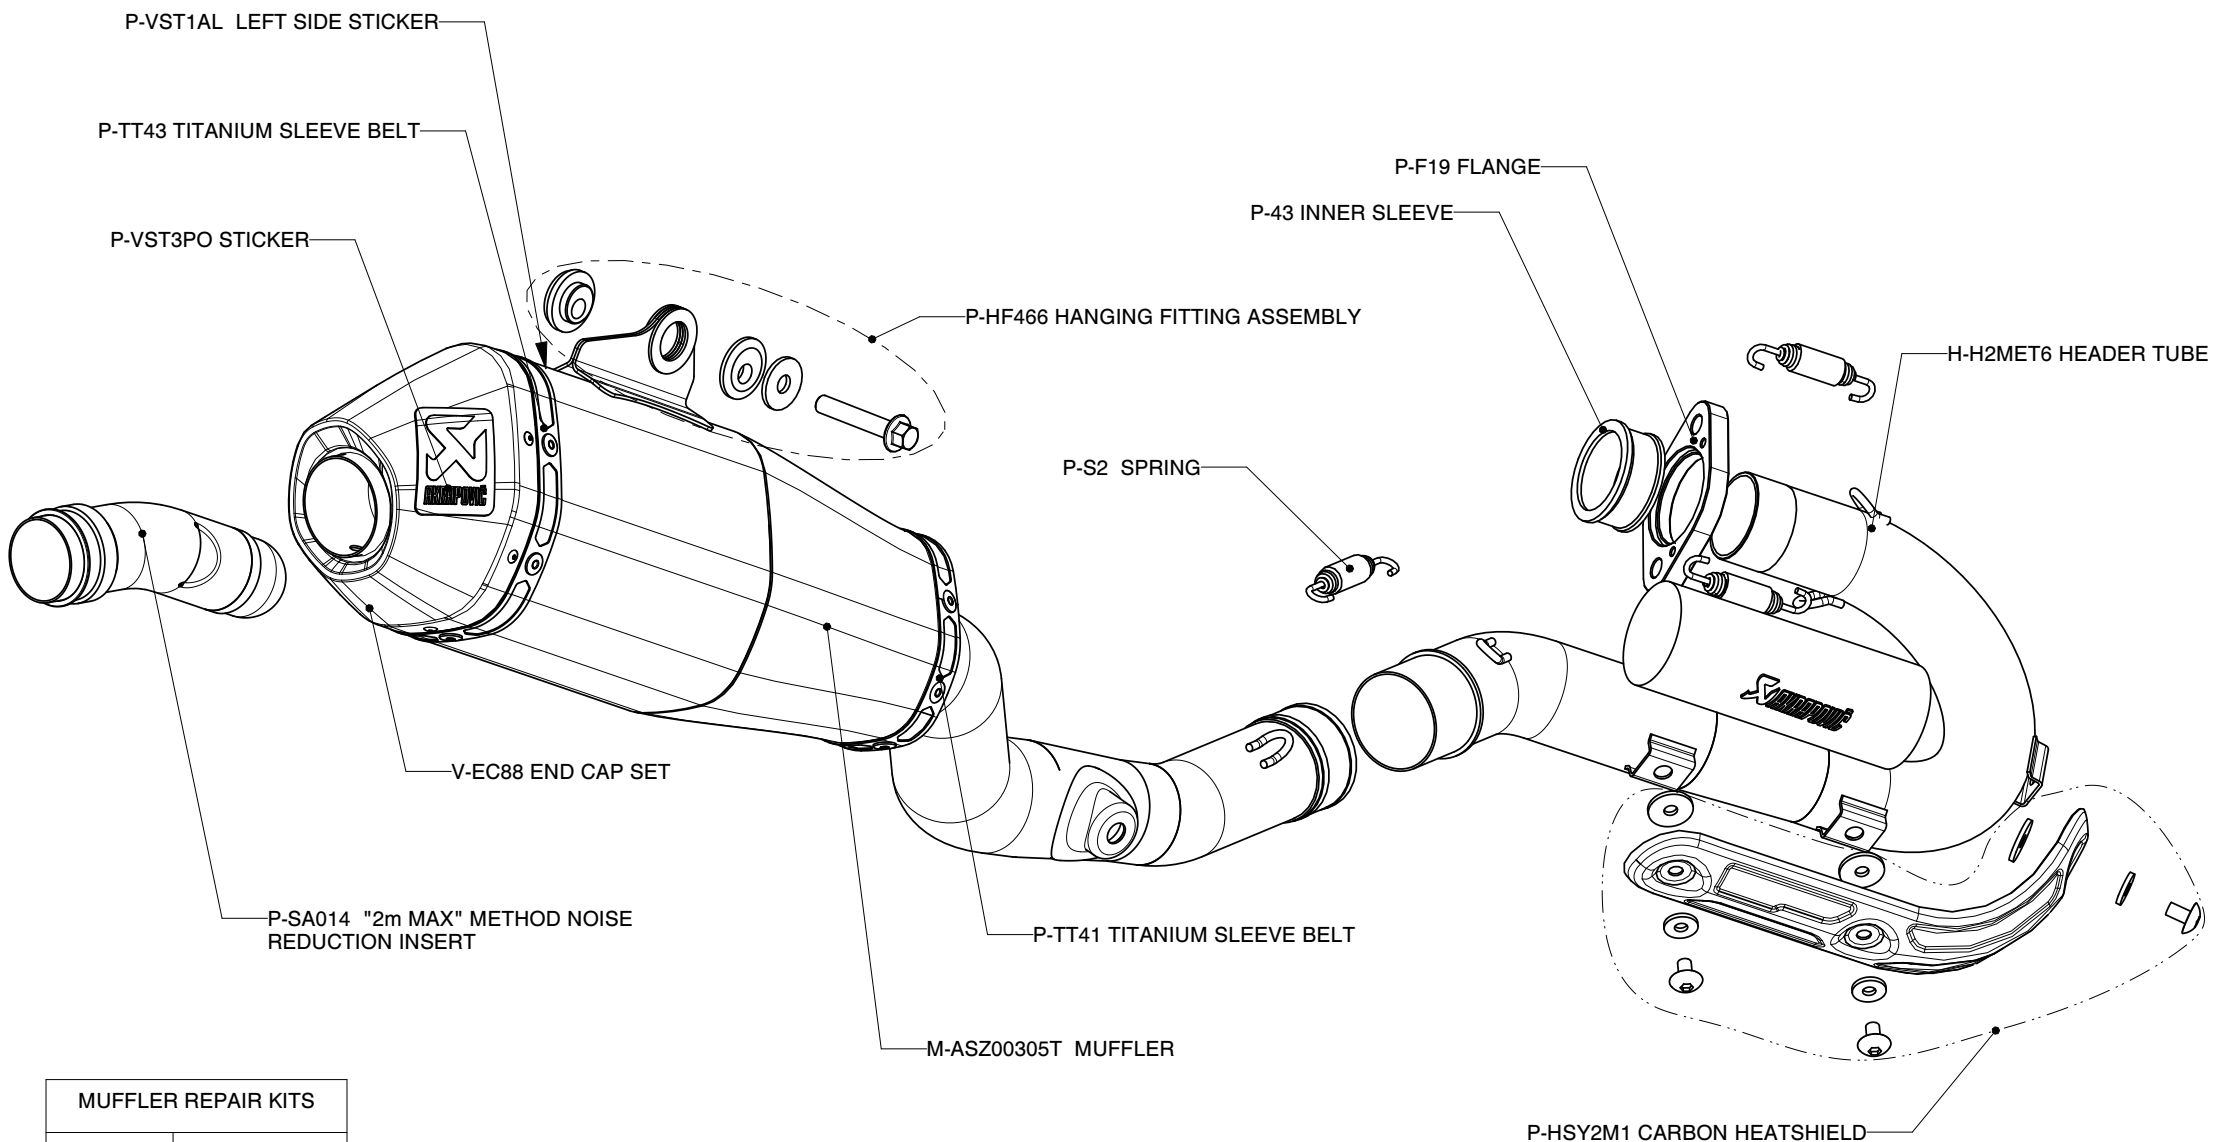

HONDA CRF 250, Complete exhaust system/Evolution line

Product code: S-H2ME2-ASZT

MUFFLER REPAIR KITS	
KIT	Part Nr.
REPACK	P-RPCK4
SLEEVE	P-RKS309ASZ37