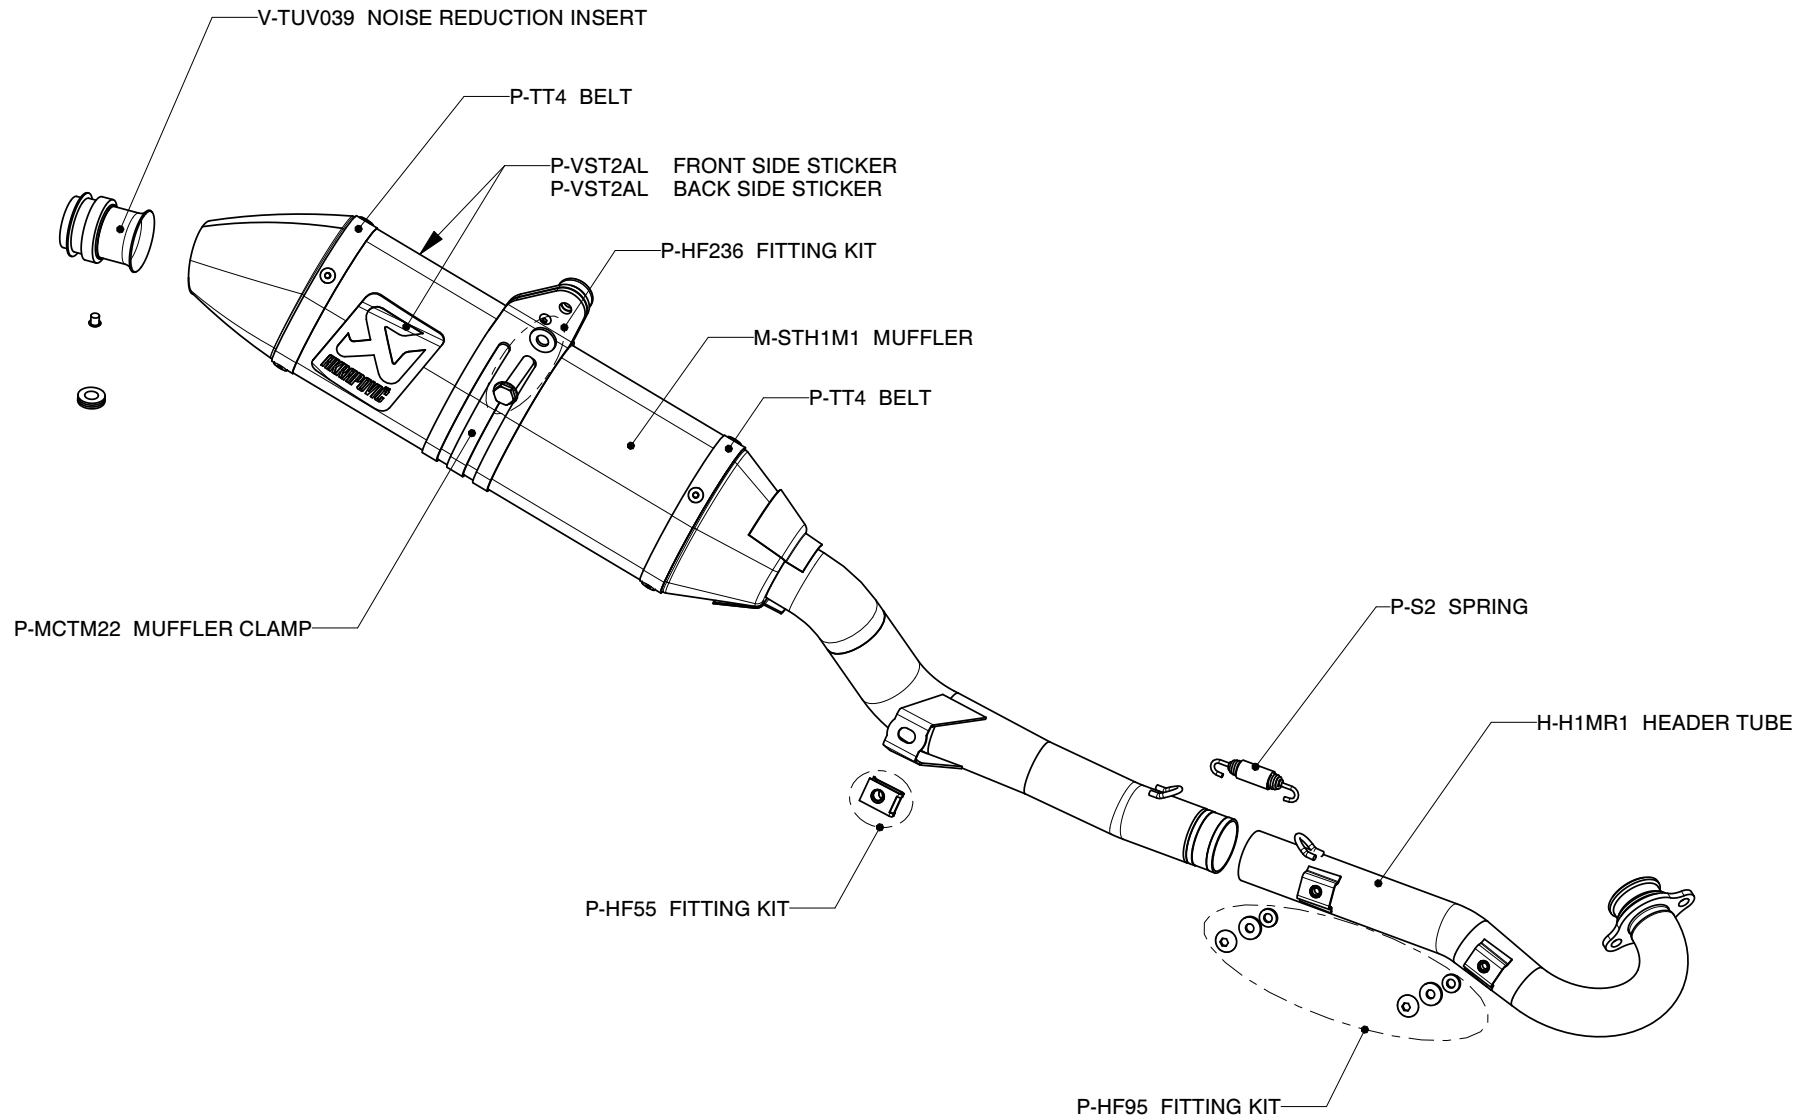

HONDA CRF150R Complete exhaust system / RACING LINE

Product code: S-H1MR1-MT

MUFFLER REPAIR KITS	
REPACK	P-RPCK10
SLEEVE	P-RKS130TM30