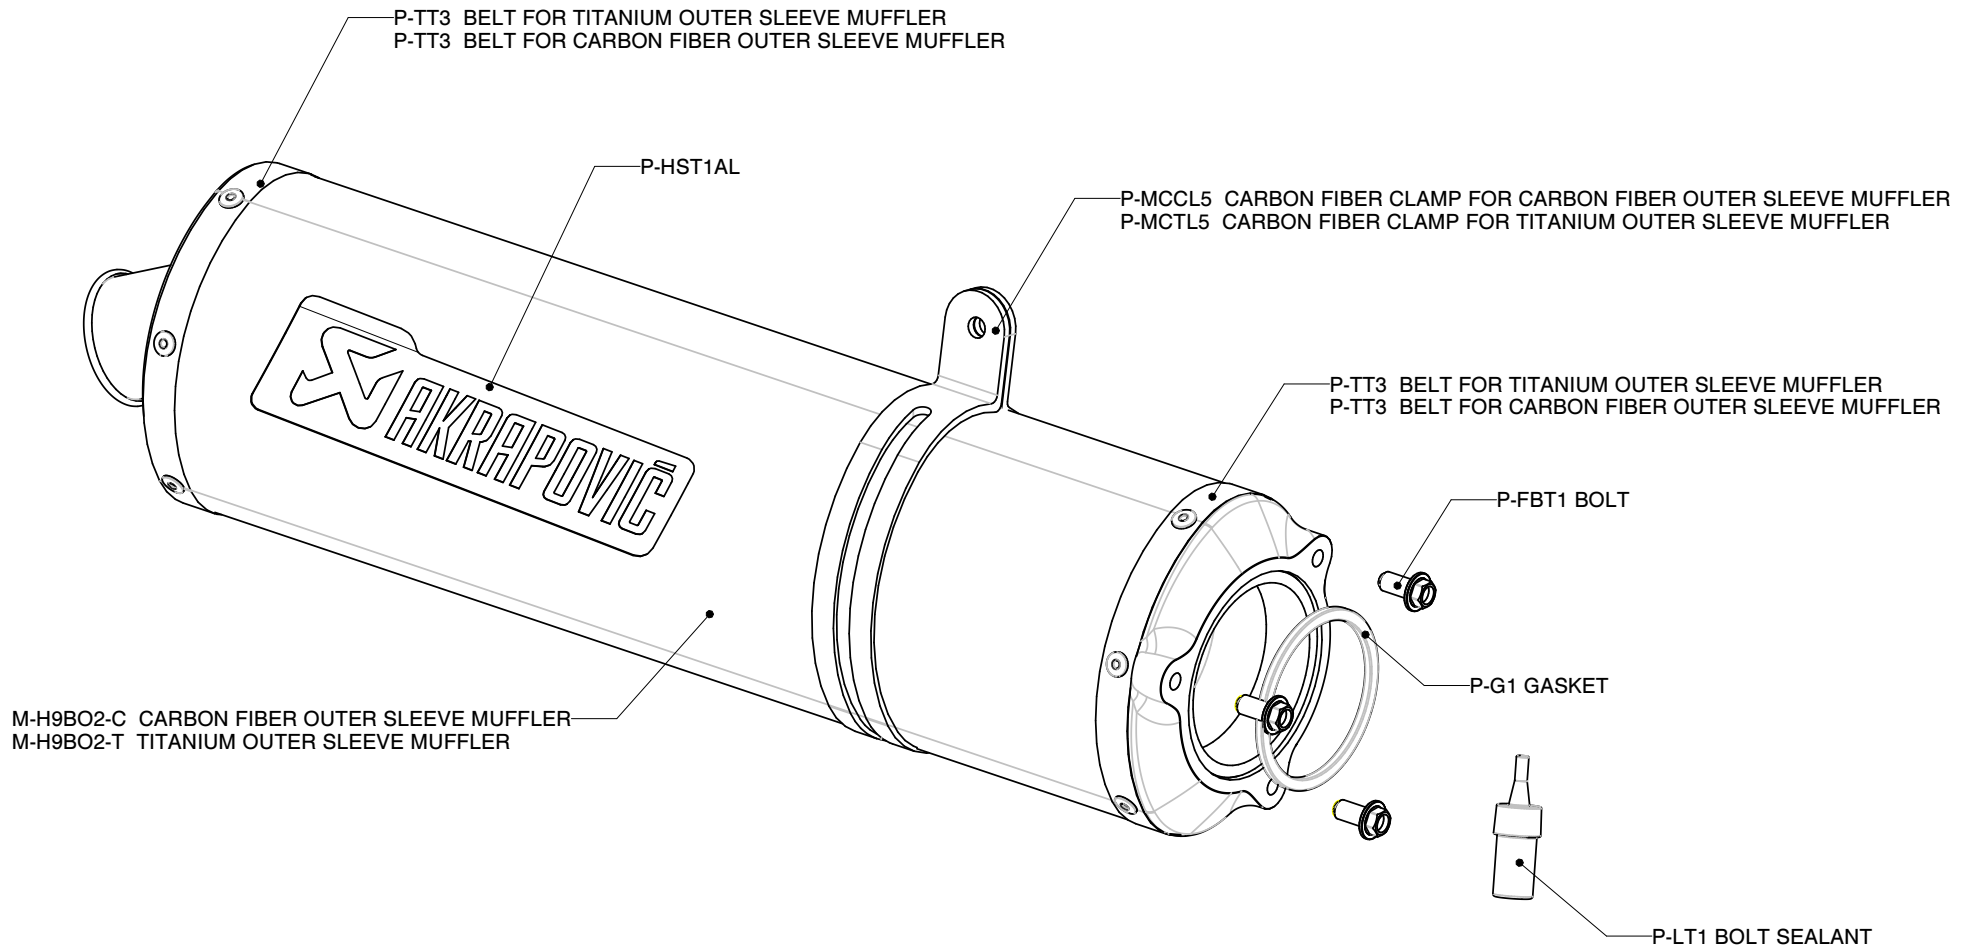

# HONDA CBR 900 RR; Bolt-on system

Product code: S-H9BO2-C

S-H9BO2-T

## MUFFLER REPAIR KITS

REPACK

P-RPCK18

SLEEVE

P-RKS53TL48 - TITANIUM

P-RKS53CL48 - CARBON