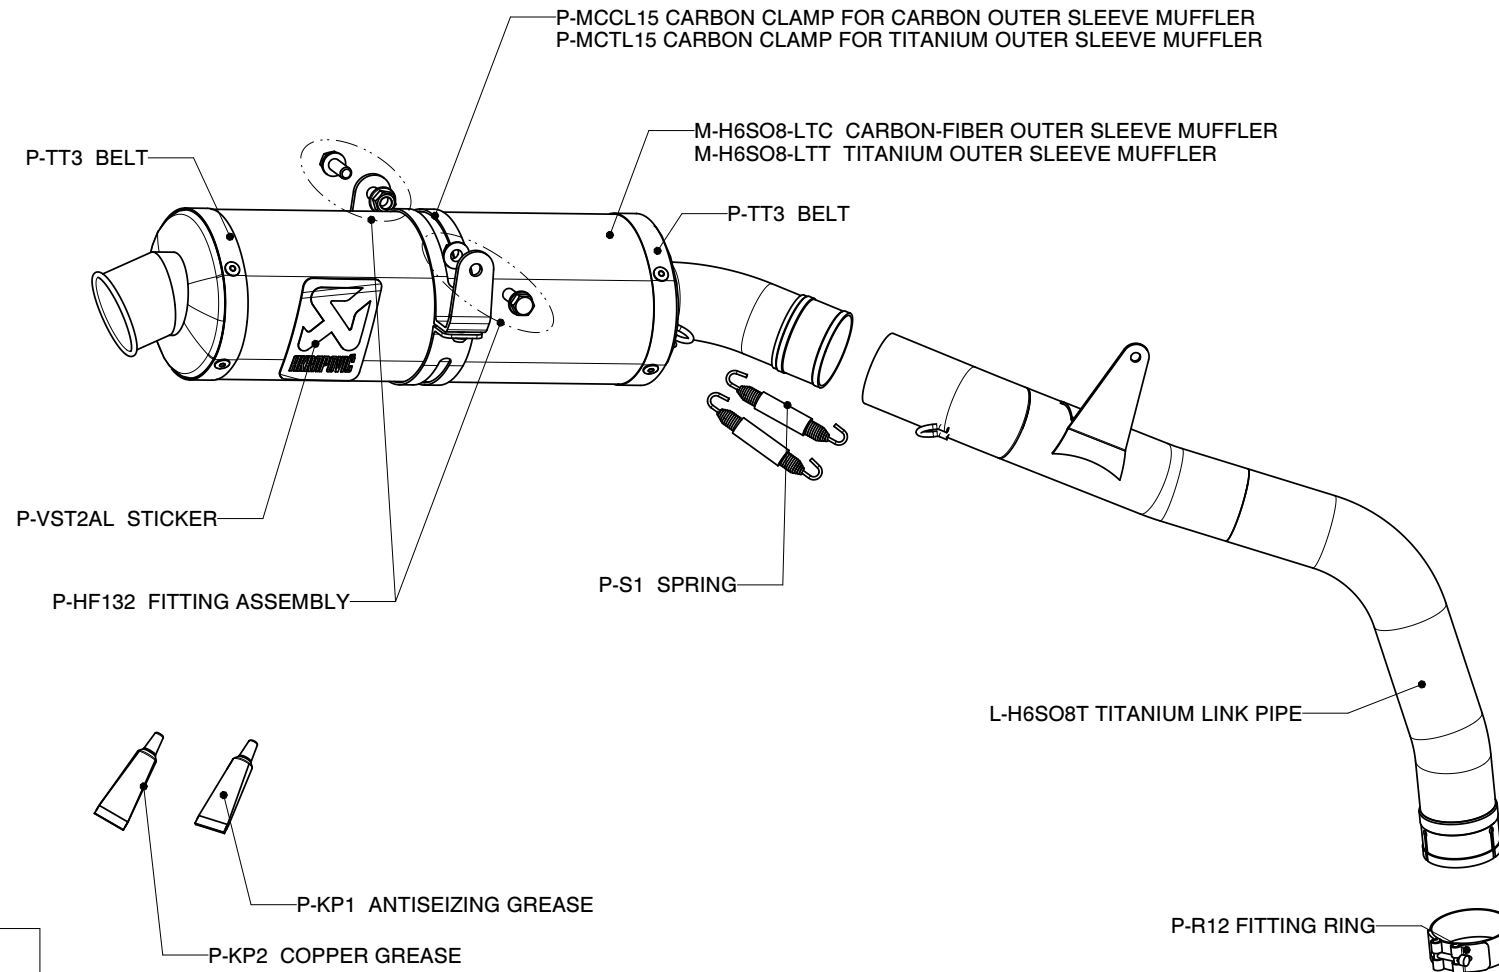

**HONDA CBR 600 RR Slip-on exhaust system**  
**Product code: S-H6SO8T-TC**  
**S-H6SO8T-TT**

Muffler repair kits	
Repack kit	P-RPCK12
Sleeve Ca	P-RKS52CL32
Sleeve Ti	P-RKS52TL32